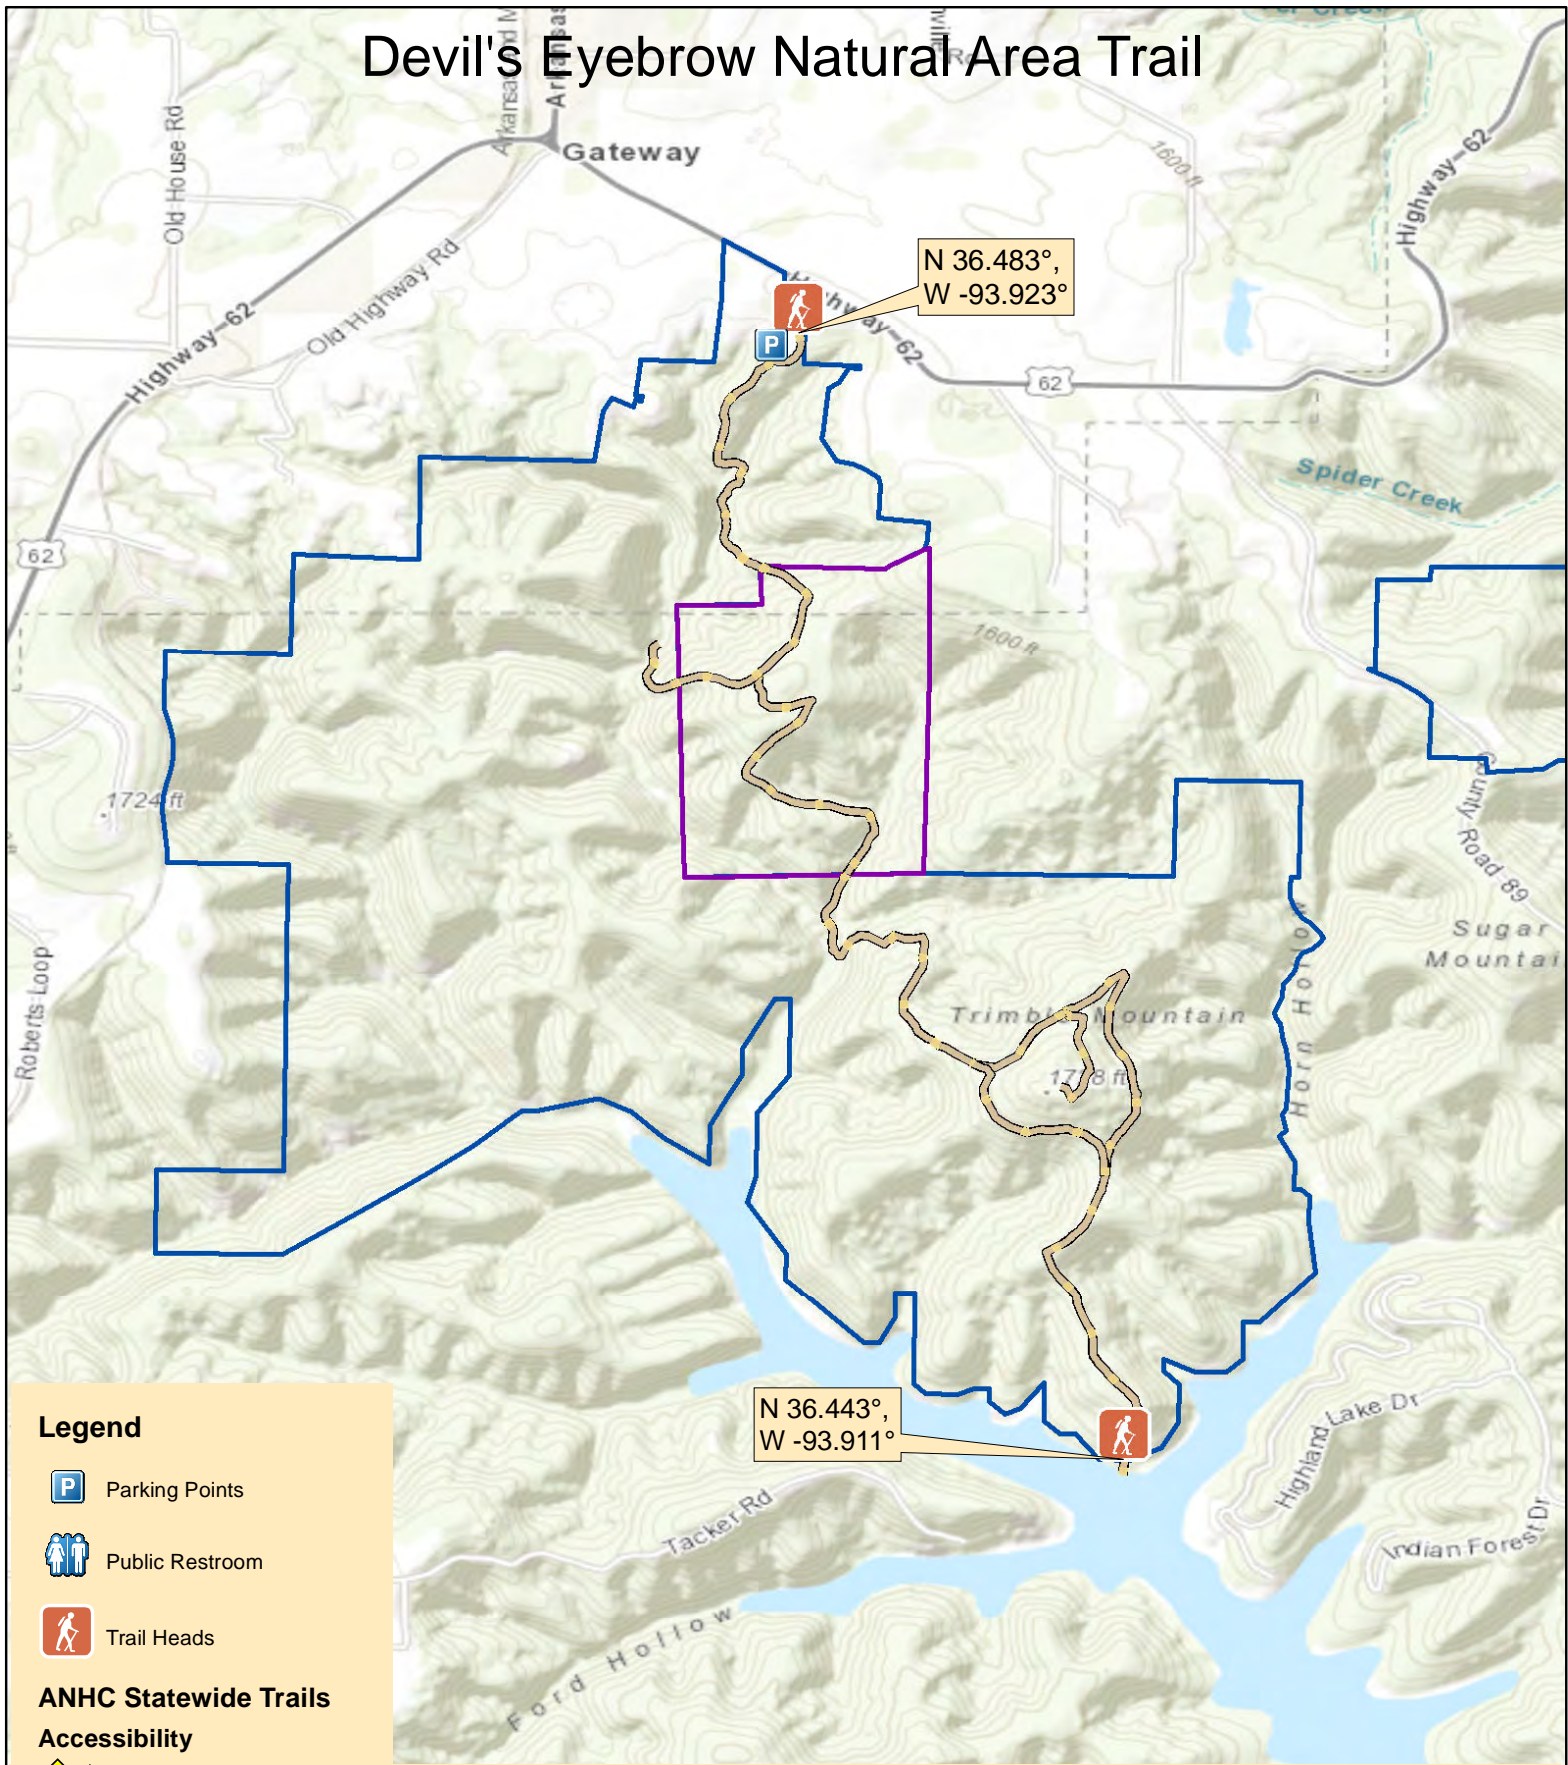

Devil's Eyebrow Natural Area Trail

Legend

-  Parking Points
-  Public Restroom
-  Trail Heads

ANHC Statewide Trails

Accessibility

-  ADA Compliant
-  By Boat
-  By Foot
-  Part of Trail ADA Compliant
-  AGFC property
-  Natural Area

Trail rated: Moderate

Disclaimer: This map is for general reference purposes only and is not a legal document. User assumes all risks.

Trail Length: 11.8 miles