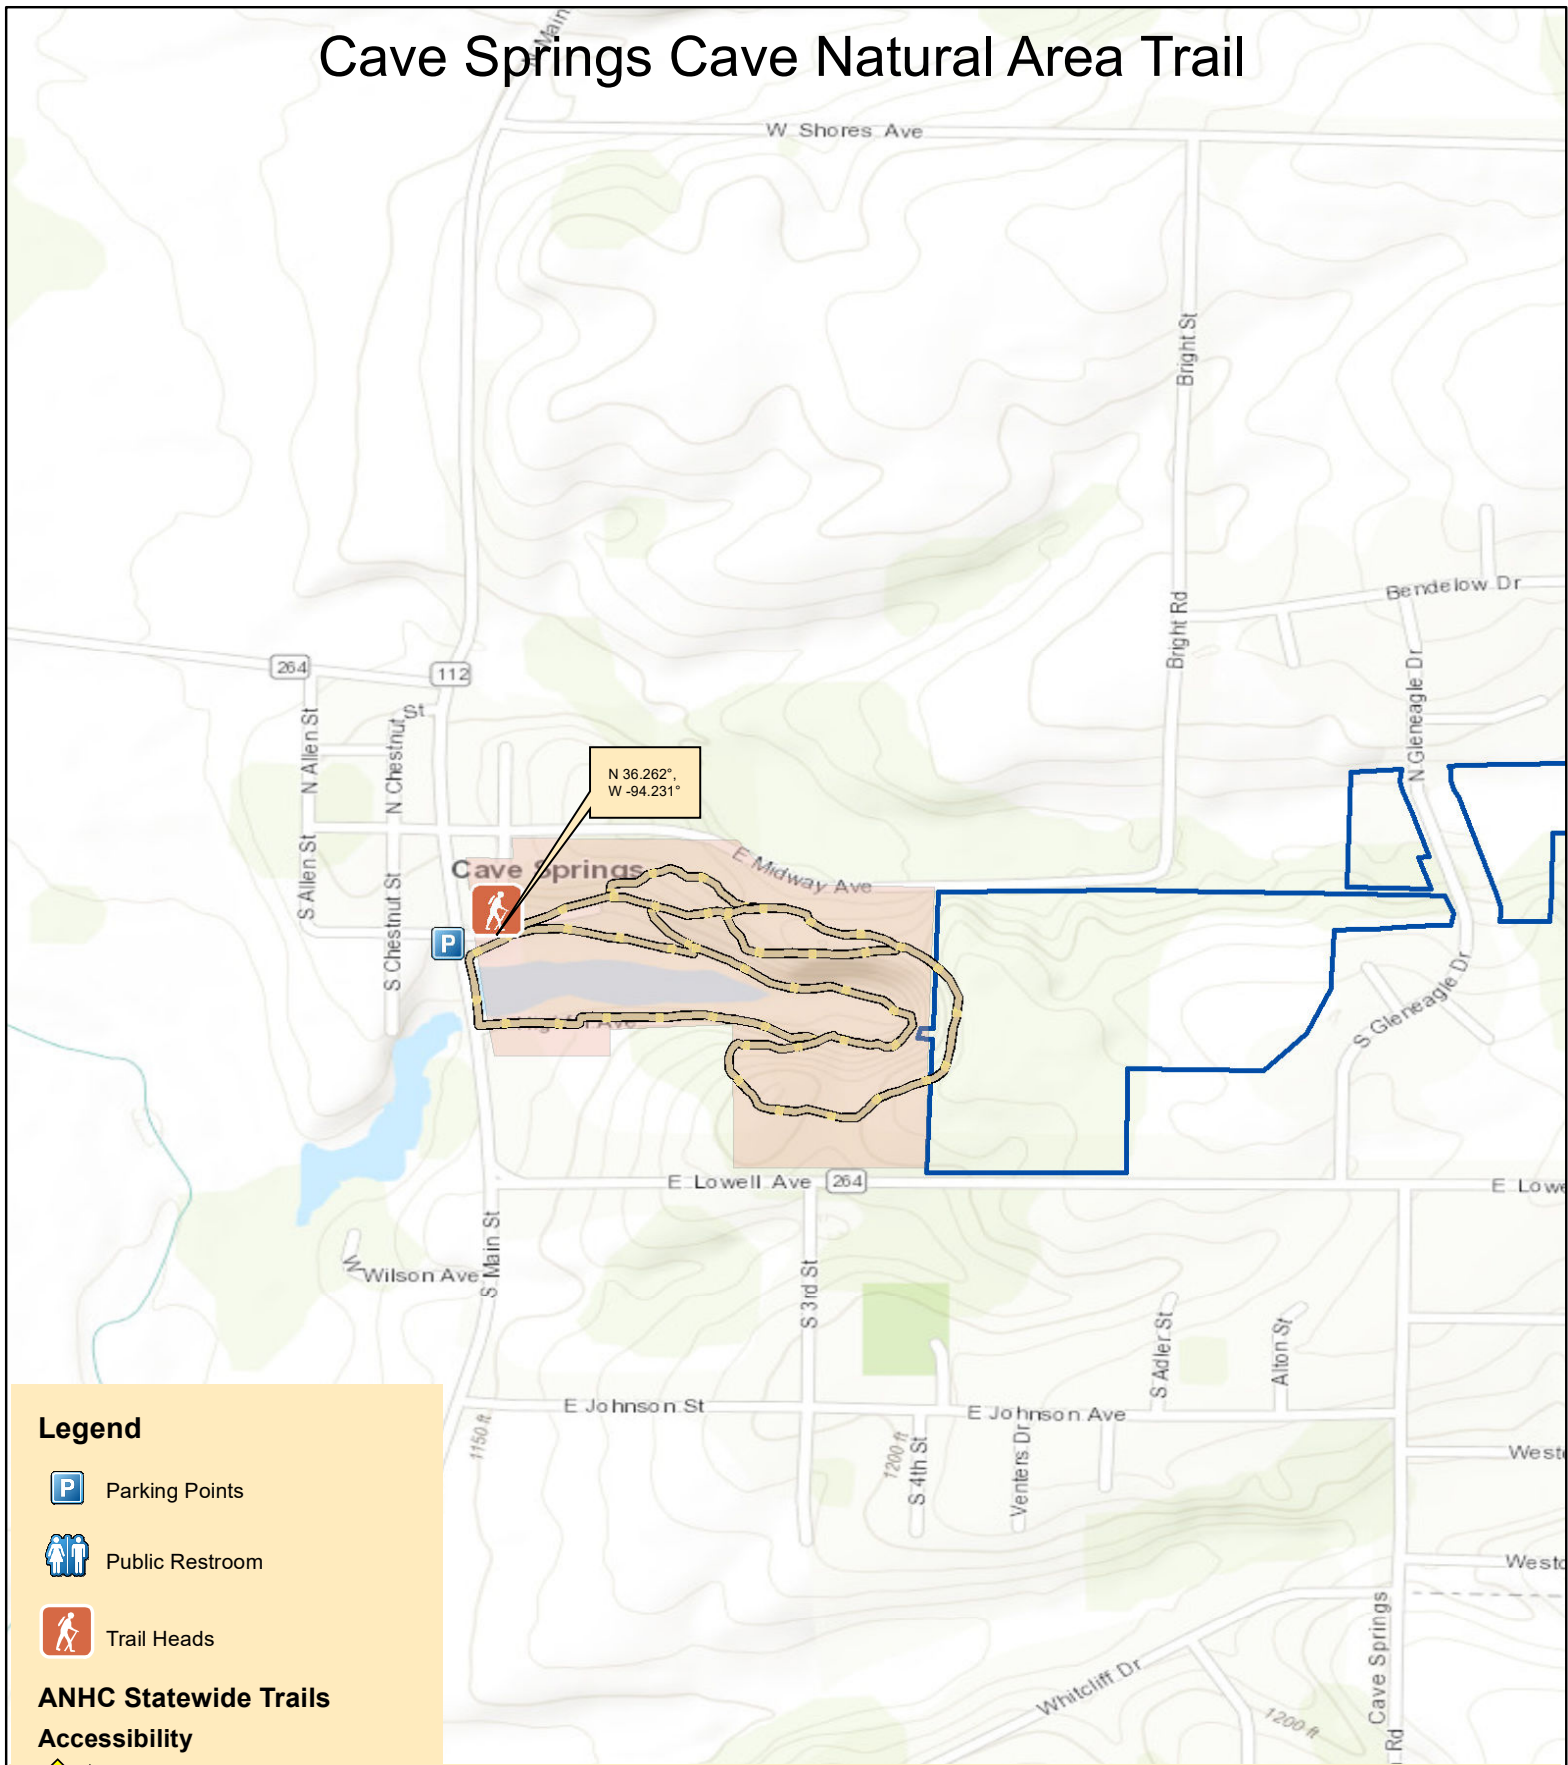

# Cave Springs Cave Natural Area Trail

## Legend

-  Parking Points
-  Public Restroom
-  Trail Heads

### Accessibility

-  ADA Compliant
-  By Boat
-  By Foot
-  Part of Trail ADA Compliant
-  Illinois Rivershed Water property
-  Natural Area

Trail rated: Easy

Disclaimer: This map is for general reference purposes only and is not a legal document. User assumes all risks.

Trail Length: 1.45 miles