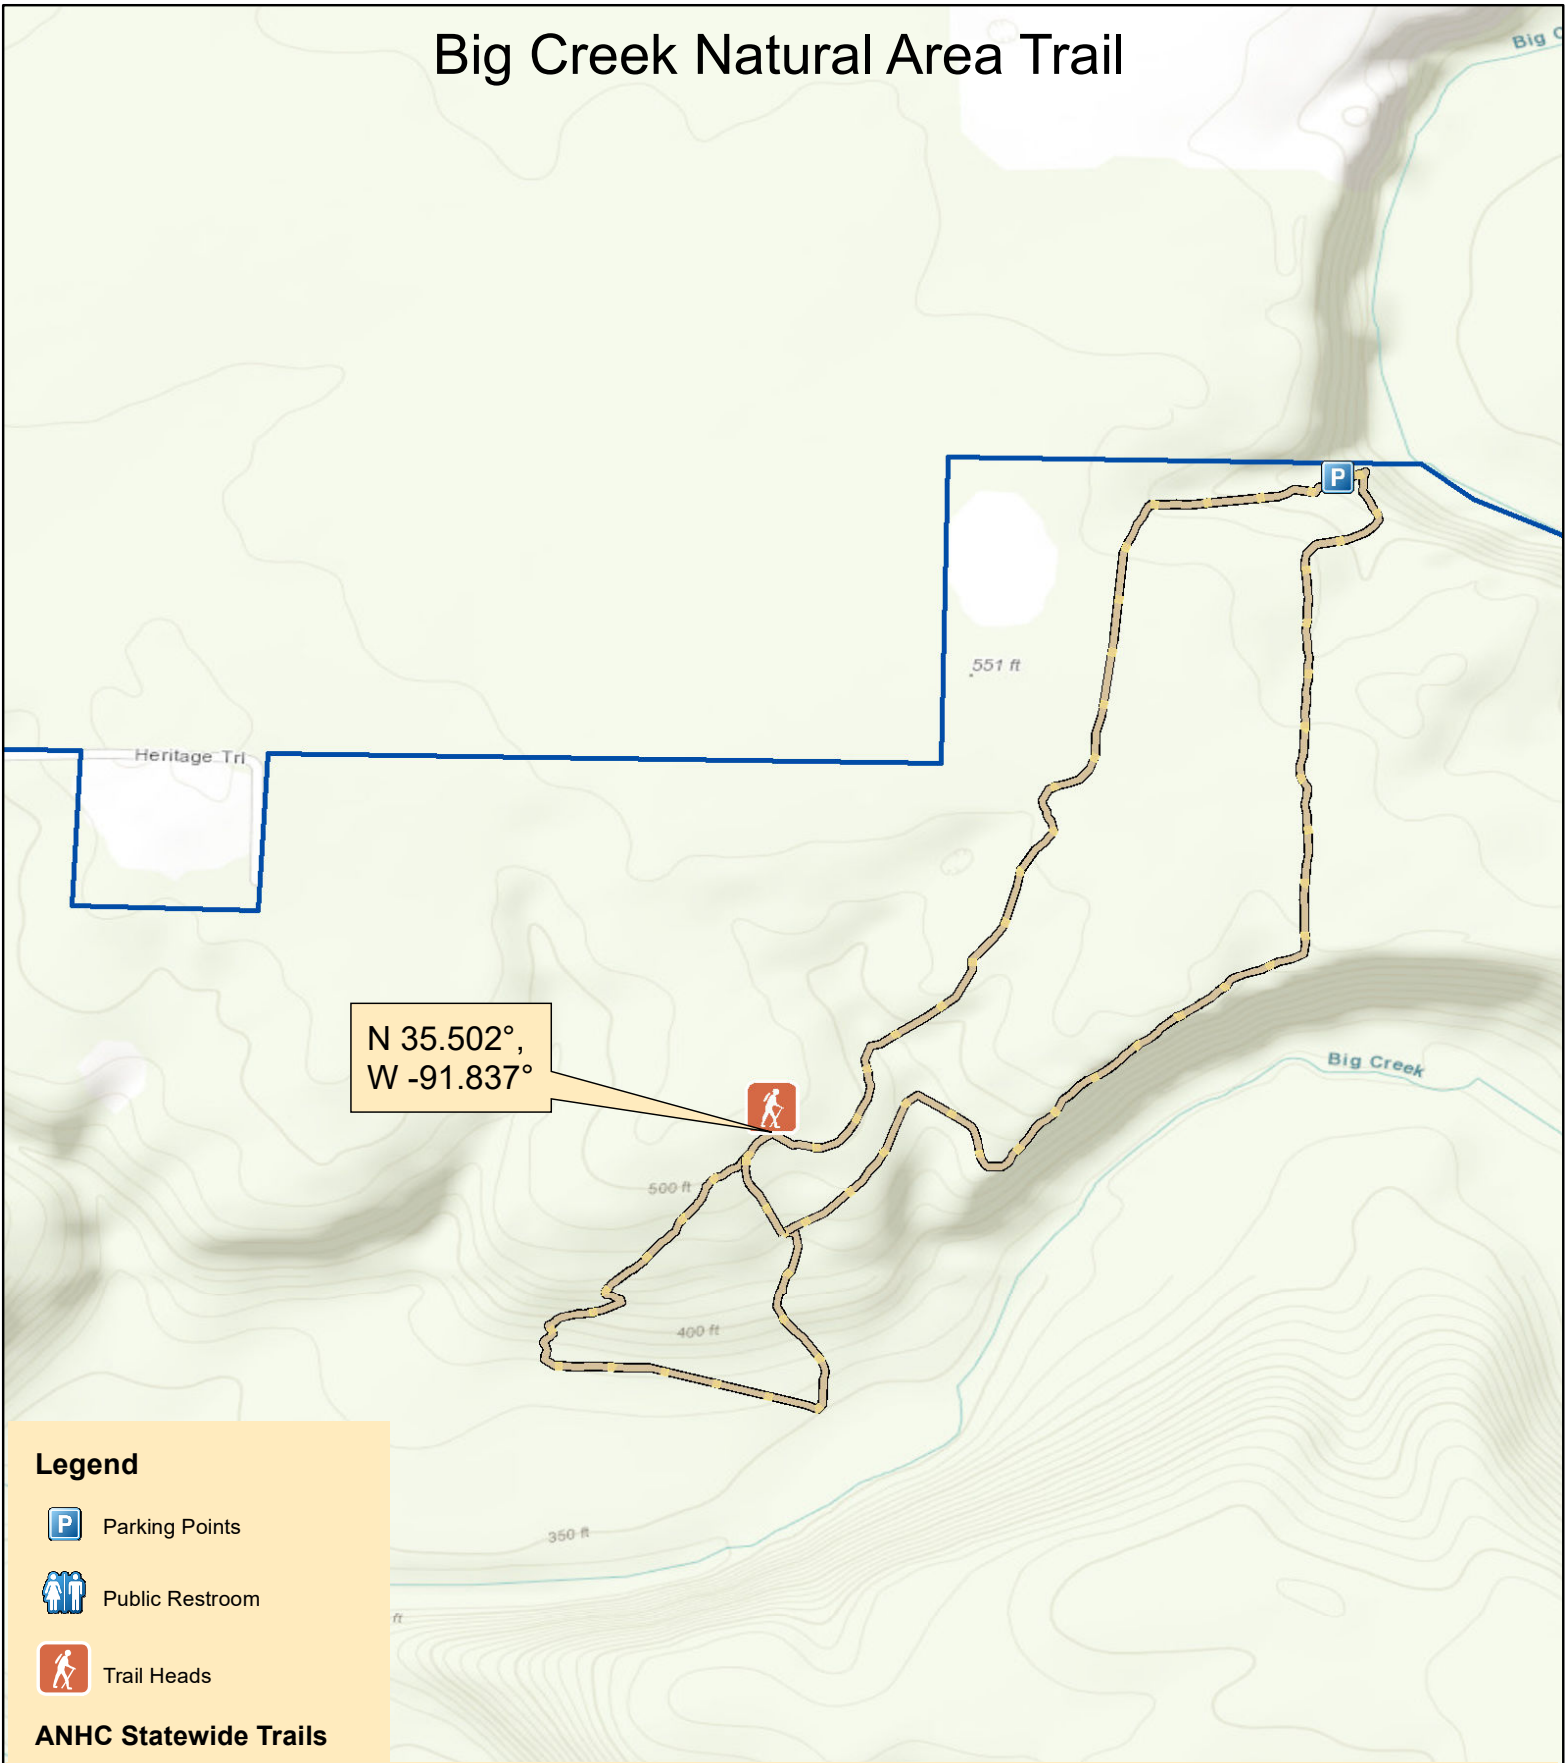

Big Creek Natural Area Trail

N 35.502°,
W -91.837°

Legend

Parking Points

Public Restroom

Trail Heads

ANHC Statewide Trails

Accessibility

ADA Compliant

By Boat

By Foot

Part of Trail ADA Compliant

Natural Area

Trail rated: Easy

Disclaimer: This map is for general reference purposes only and is not a legal document. User assumes all risks.

Trail Length: 2.5 miles