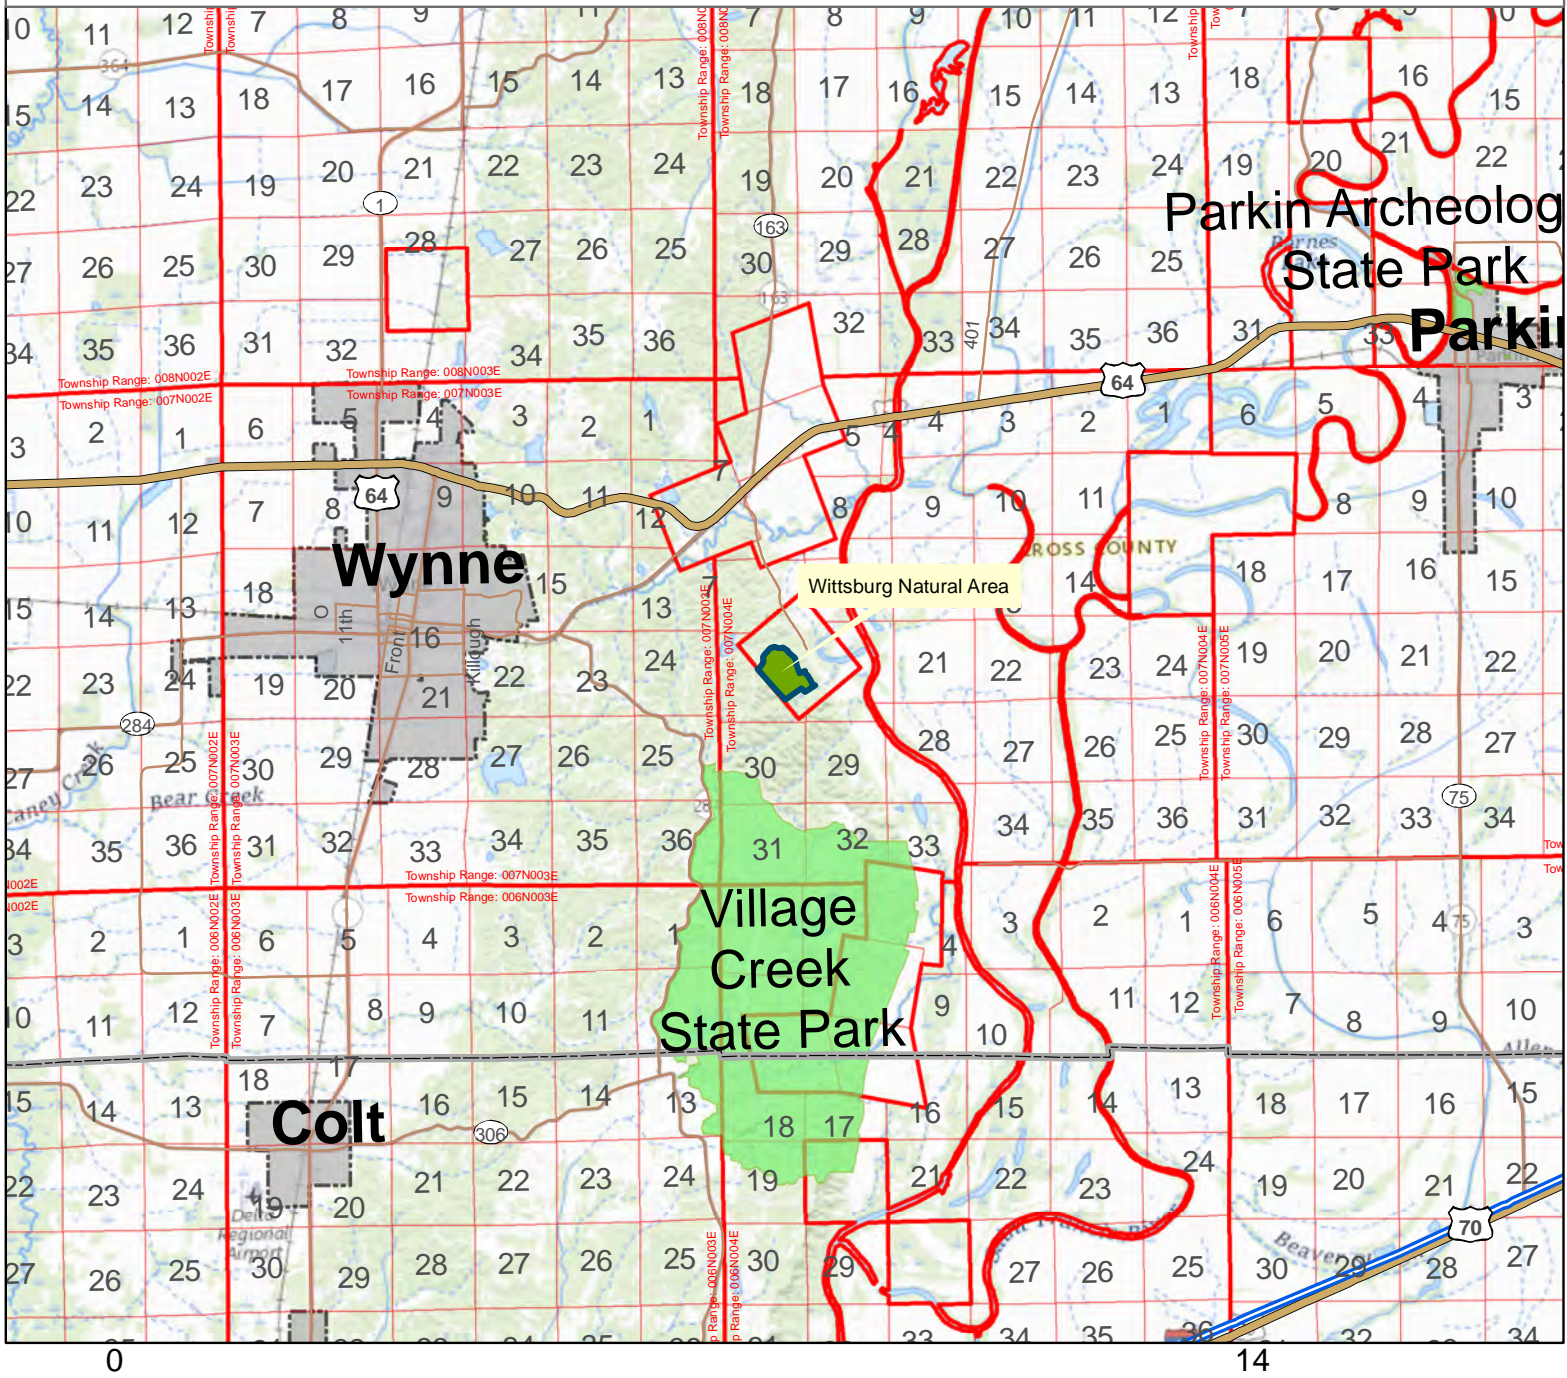

**Wittsburg Natural Area**

County: Cross

Date Added: 1980

Acres: 167.65

Directions: There is no public access to this natural area.