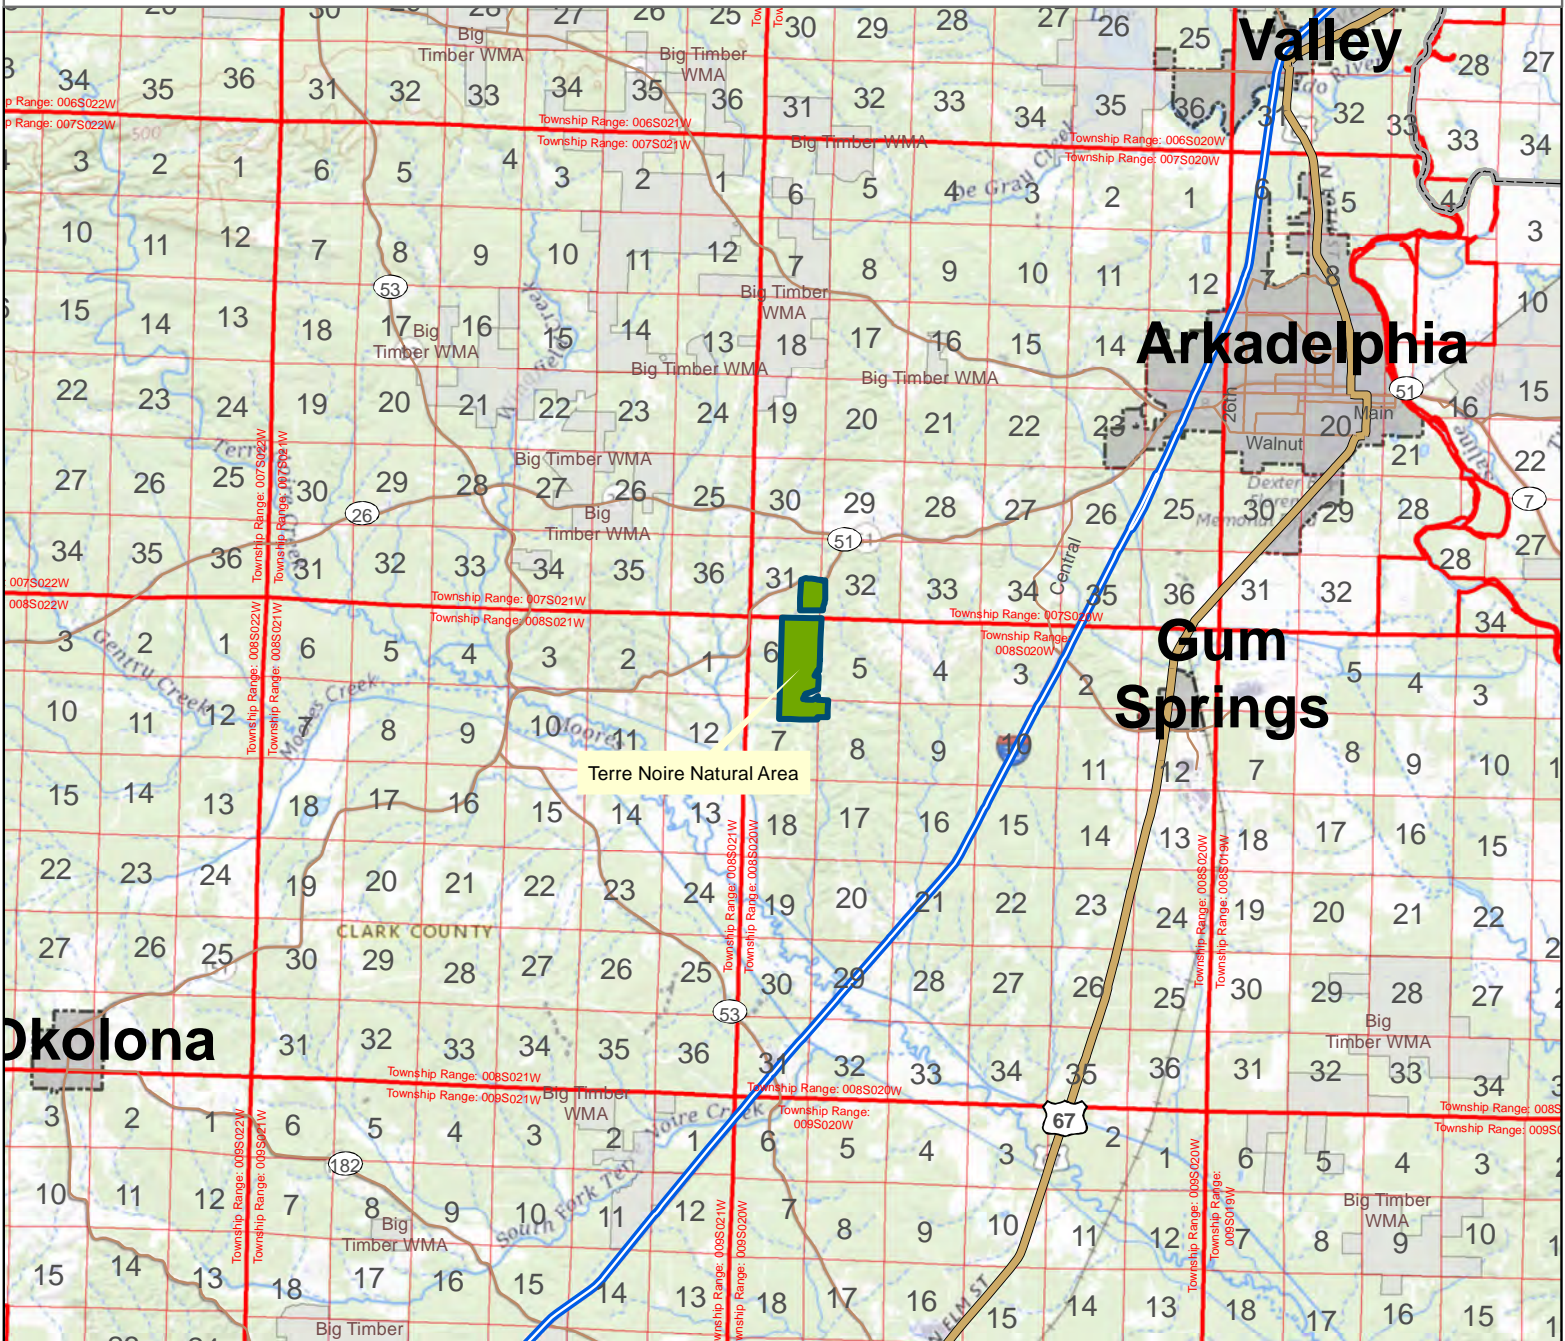

Terre Noire Natural Area

County: Clark

Date Added: 1991

Acres: 493.04

Directions: From Arkadelphia, travel west 4.8 miles on State Highway 26/51. At split, travel south on State Highway 51 for 0.5 mile to natural area on left (south) side of road.