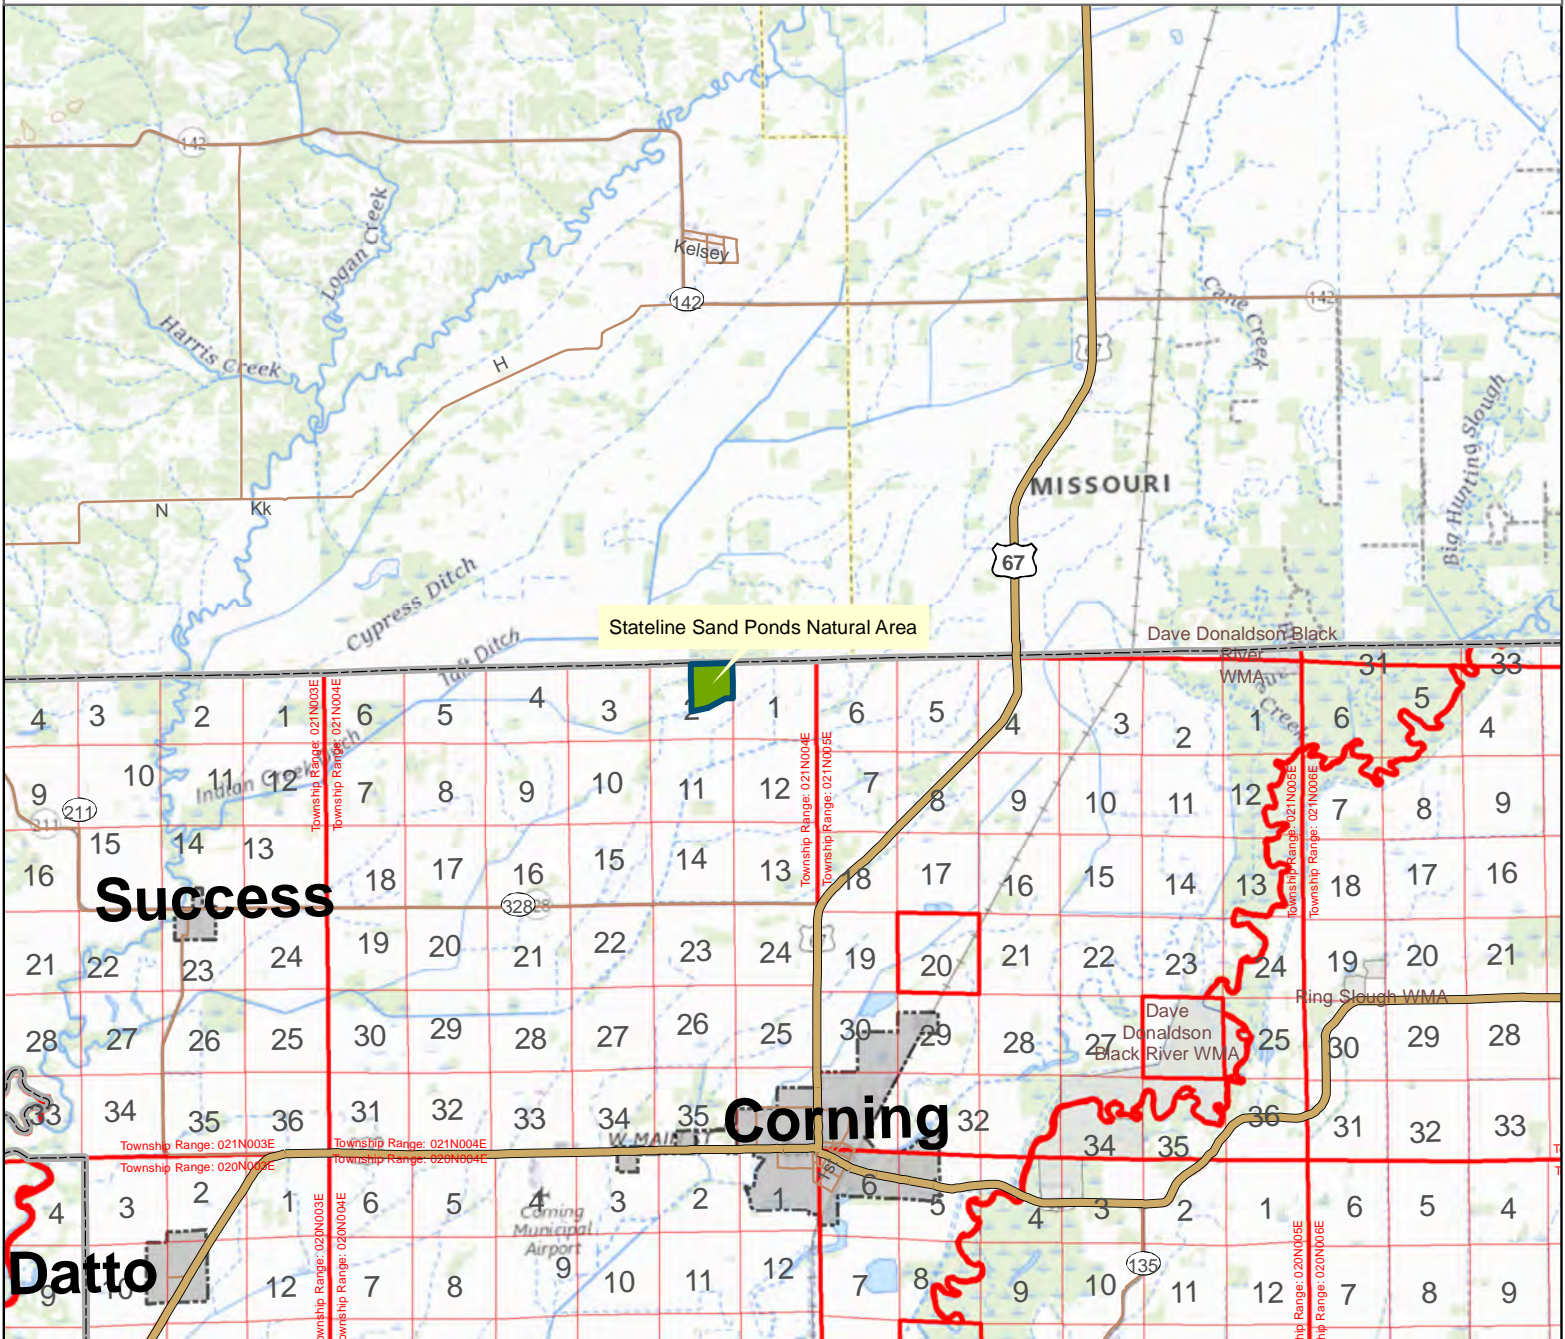

Arkansas Natural Heritage Commission
System of Natural Areas
Natural Area County Locator
Stateline Sand Ponds Natural Area

Date: 2/16/2022

County: Clay

Date Added: 1994

Acres: 166.53

Directions: From the center of Corning take U.S. Highway 67 north approximately 2.8 miles to its junction with State Highway 328, turn left (west) onto State Highway 328. Go 1 mile, turn right (north) on County Road 143; go 2.5 miles north.

Disclaimer: This map is for general reference purposes only and is not a legal document. User assumes all risks.