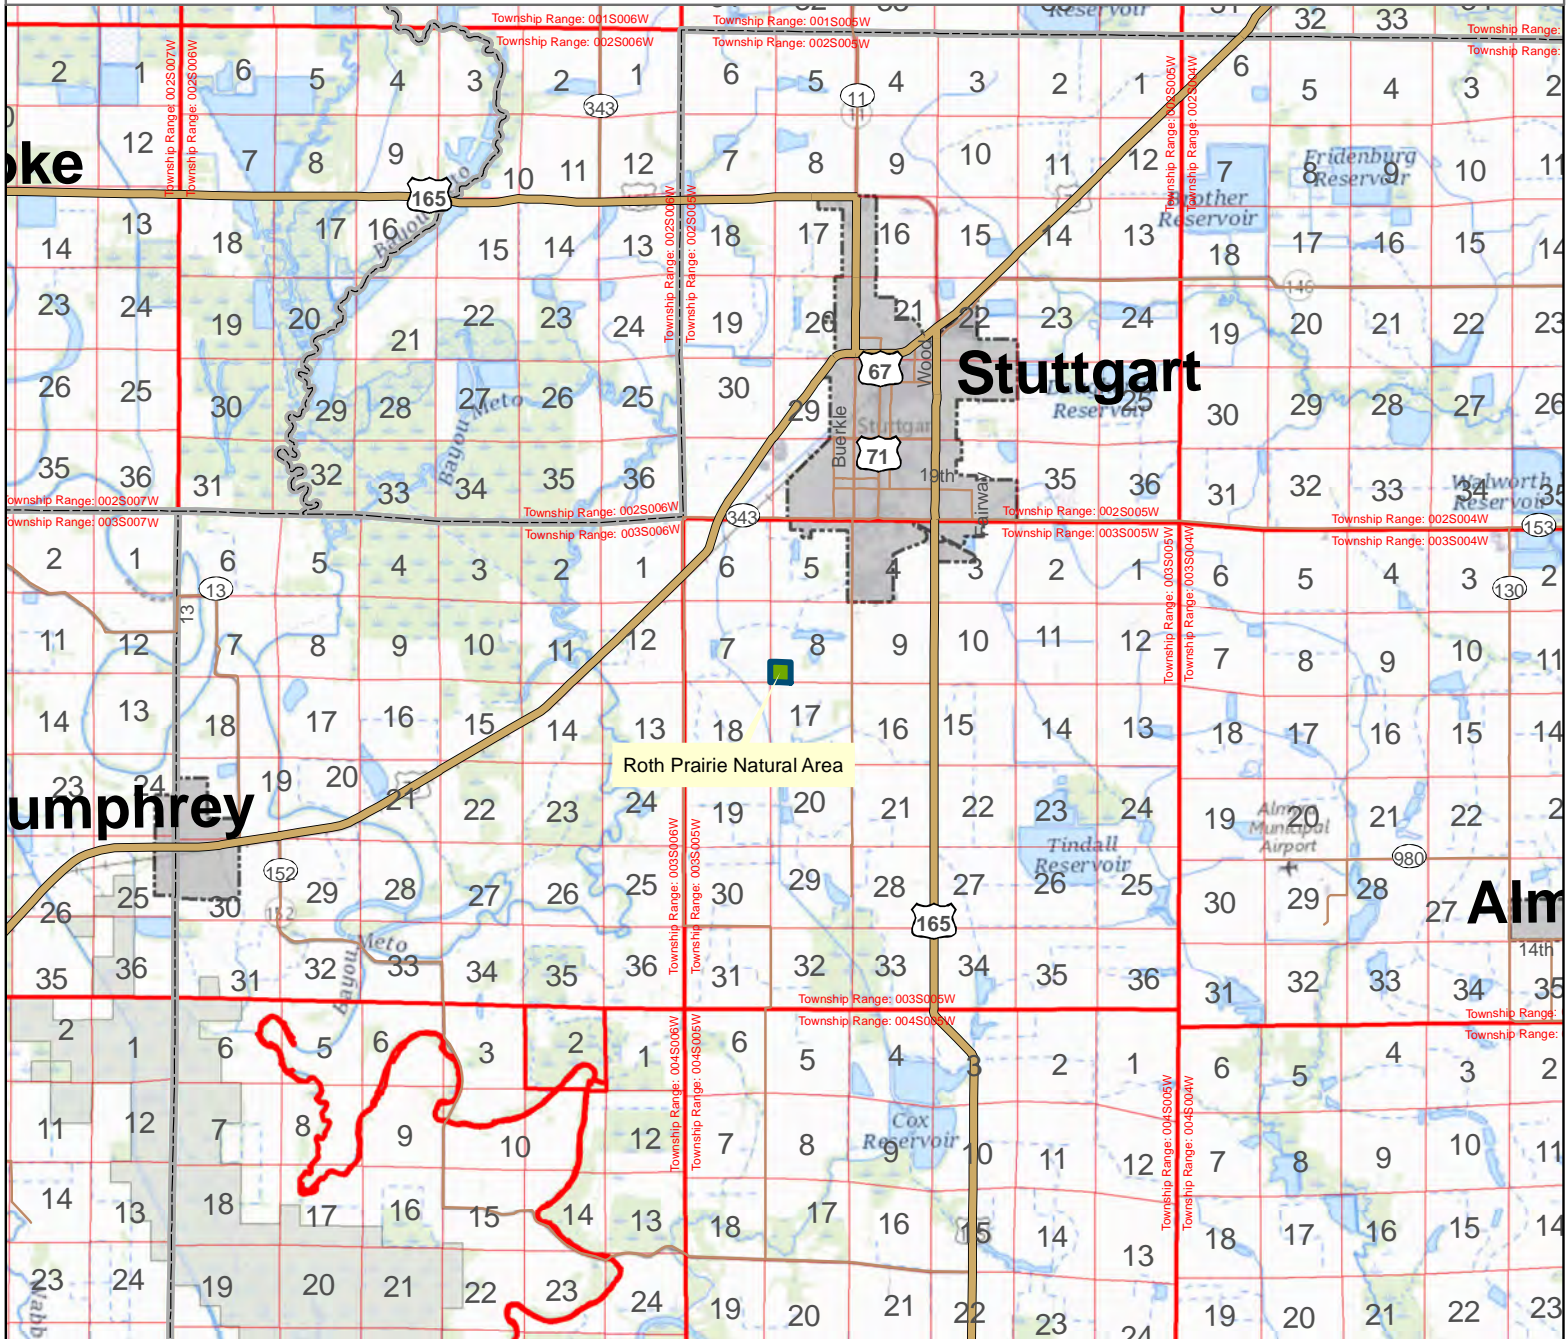

**Roth Prairie Natural Area**

County: Arkansas

Date Added: 1976

Acres: 41,066

Directions: From Stuttgart, take U.S. Highway 79B to State Highway 276. Travel south 1.0 mile onto South Buerkle Road. After 1.0 mile on this road, turn right onto Roth Prairie Road. Continue 0.8 mile to the southeast corner entrance of natural area.