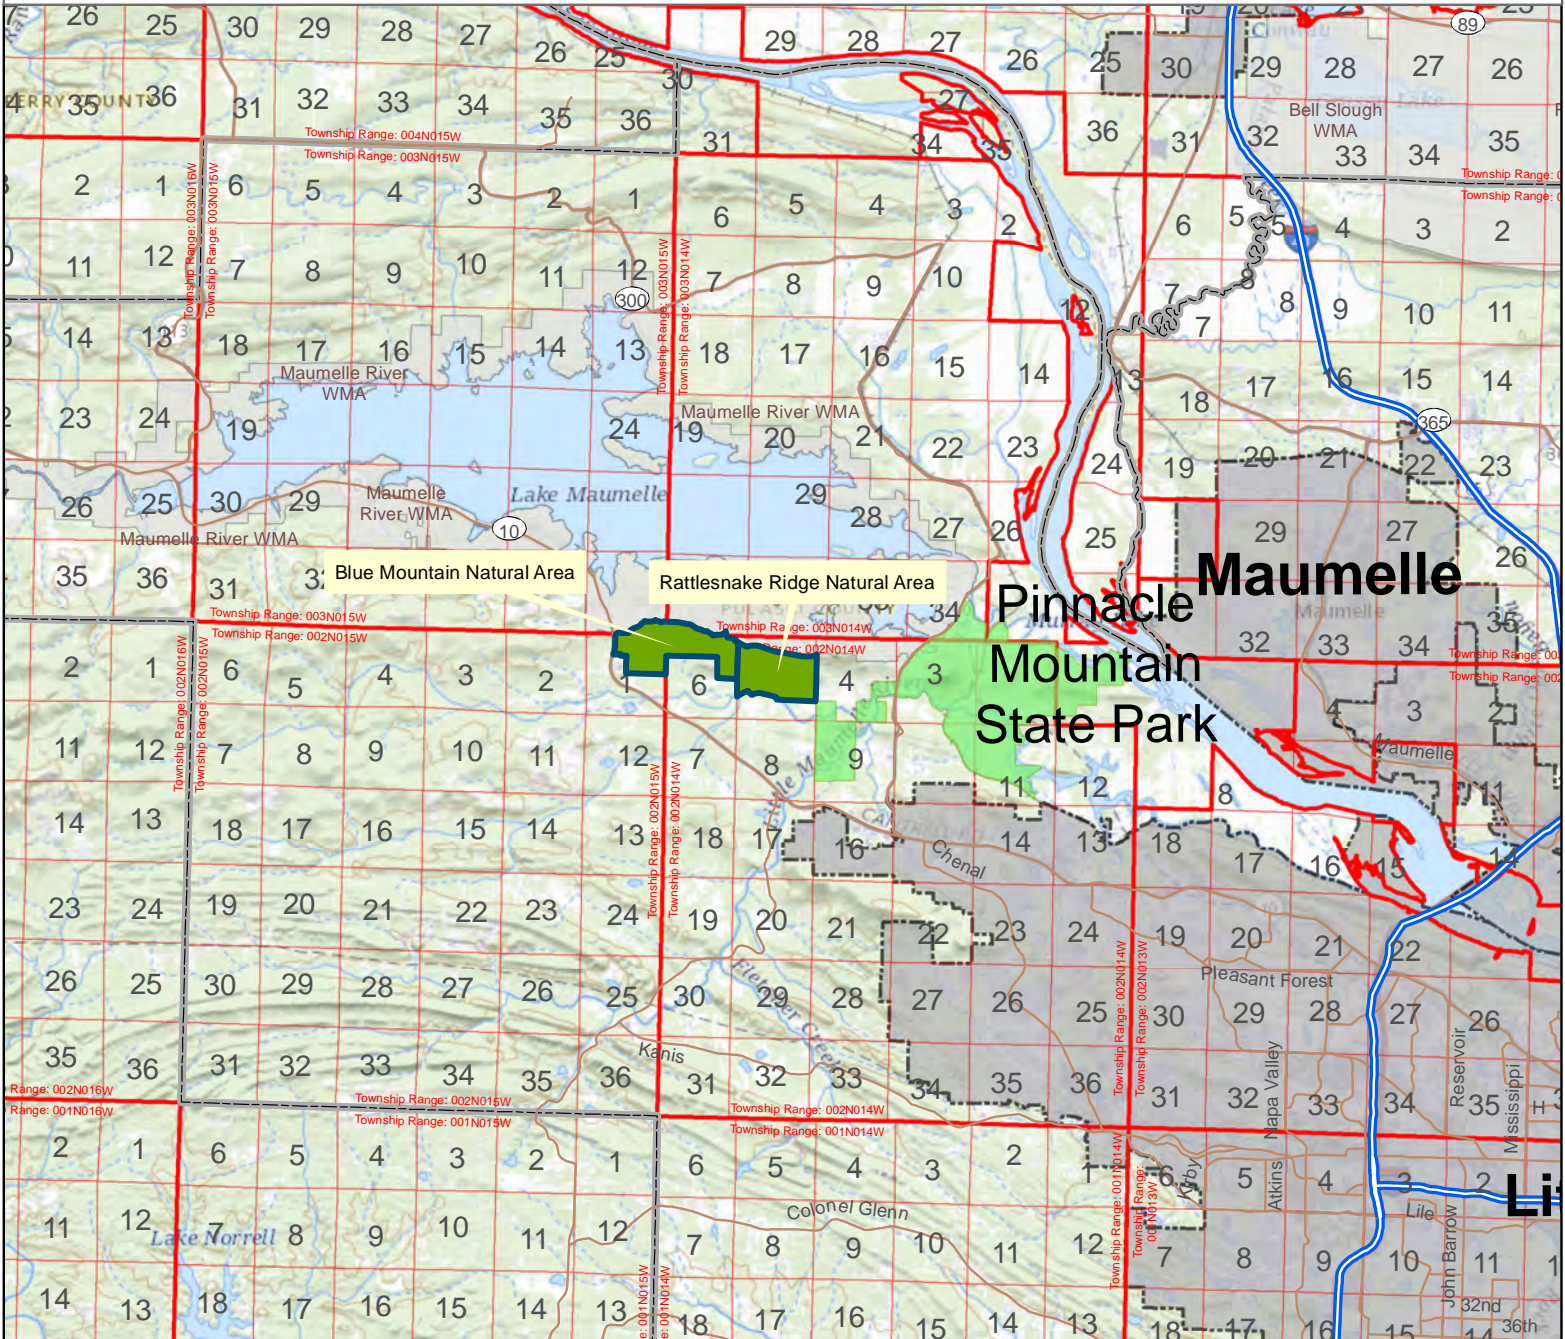

Rattlesnake Ridge Natural Area

0

14

County: Pulaski

Date Added: 2019

Acres: 296.59

Directions: From Little Rock (junction of Interstate 430 and State Highway 10) head west on State Highway 10 for approximately 8.5 miles. Turn right onto Barrett Rd and travel 1.2 miles. The tract is on the left side of the road.