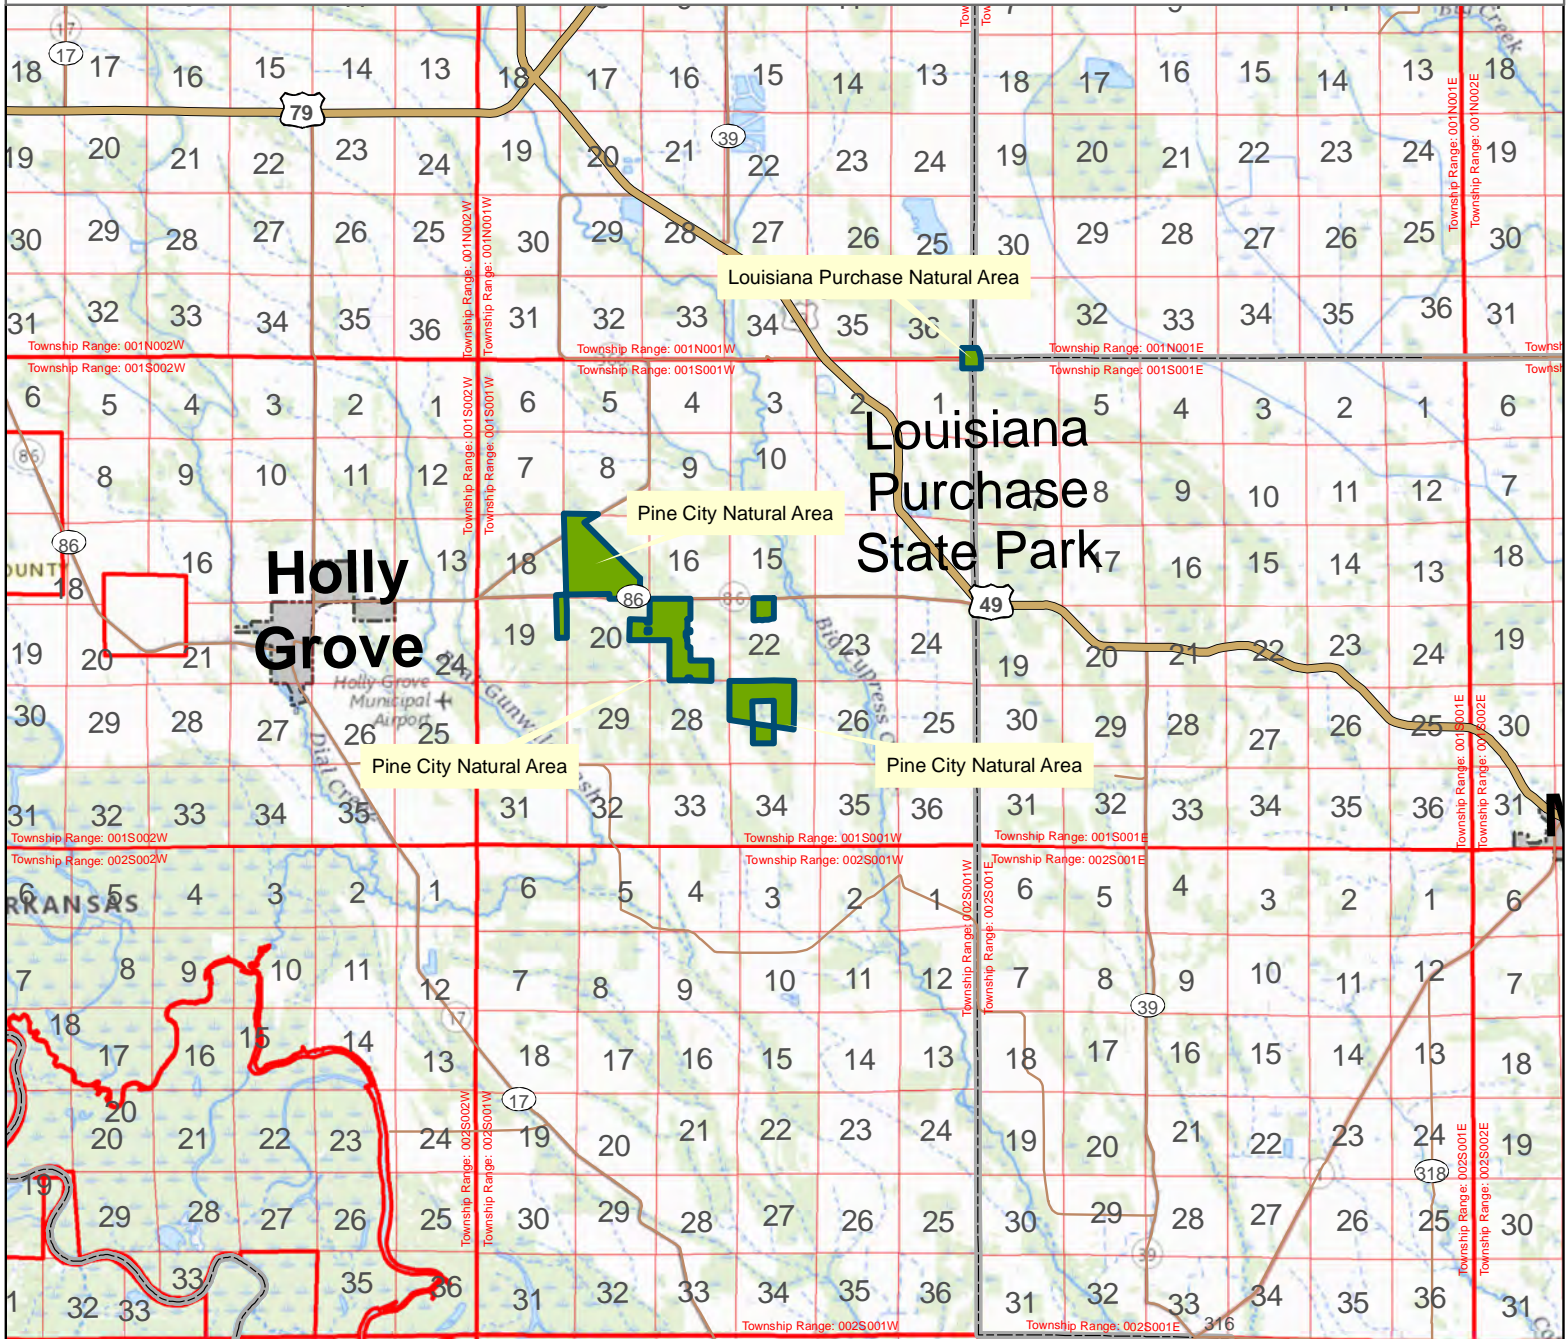

Arkansas Natural Heritage Commission
System of Natural Areas
Natural Area County Locator
Pine City Natural Area

Date: 2/16/2022

County: Monroe

Date Added: 1988

Acres: 1043.21

Directions: From Clarendon, take U.S. Highway 79 east (about 5 miles) to State Highway 17. Travel south on State Highway 17 (approximately 6 miles) to State Highway 86. Go east on State Highway 86 for 3 miles.

Disclaimer: This map is for general reference purposes only and is not a legal document. User assumes all risks.