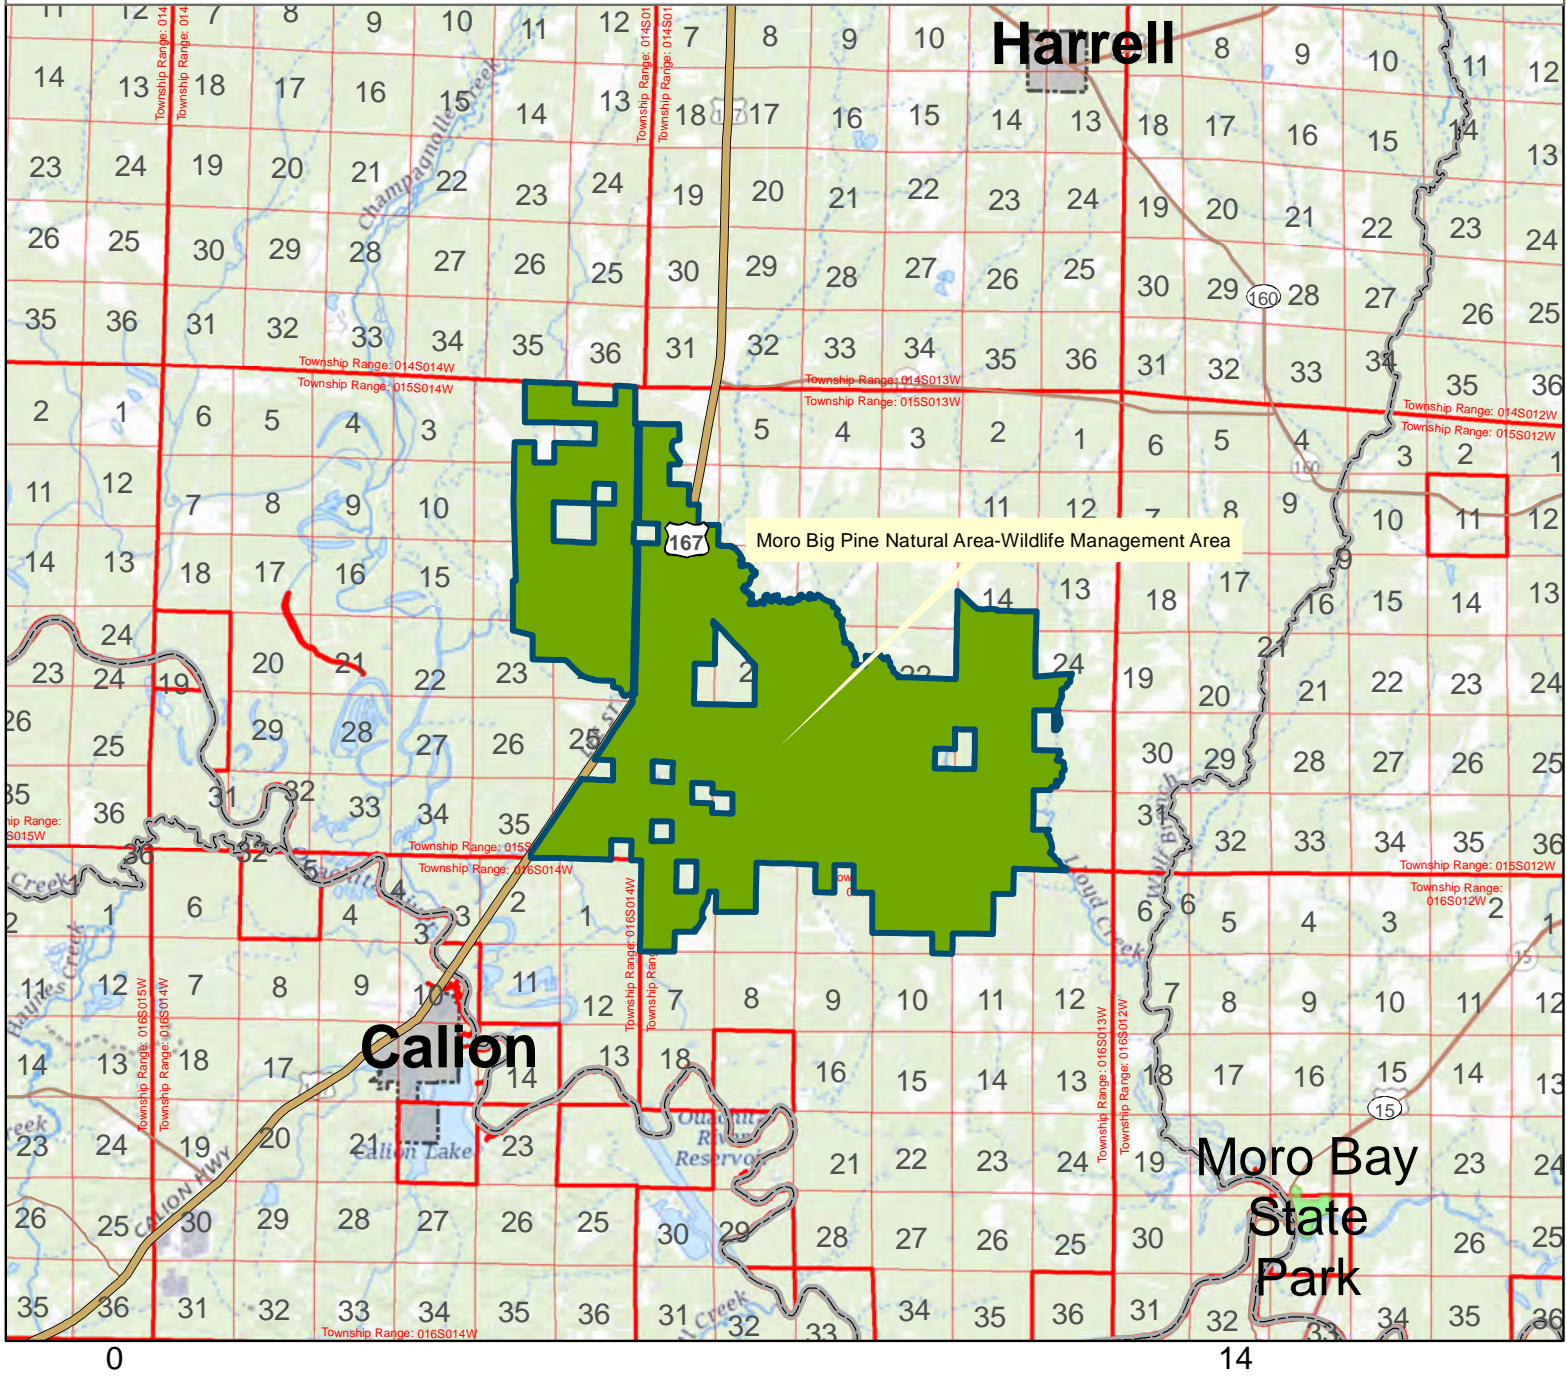

**Moro Big Pine Natural Area-Wildlife Management Area**

0

14

County: Calhoun

Date Added: 2007

Acres: 15922.78

Directions: From Hampton travel south on U.S. Highway 167 approximately 8.5 miles to County Road 29 and turn left (east). Proceed 4.4 miles to County Road 31 (second road on the right). Turn right and travel approximately 0.3 mile to parking area.