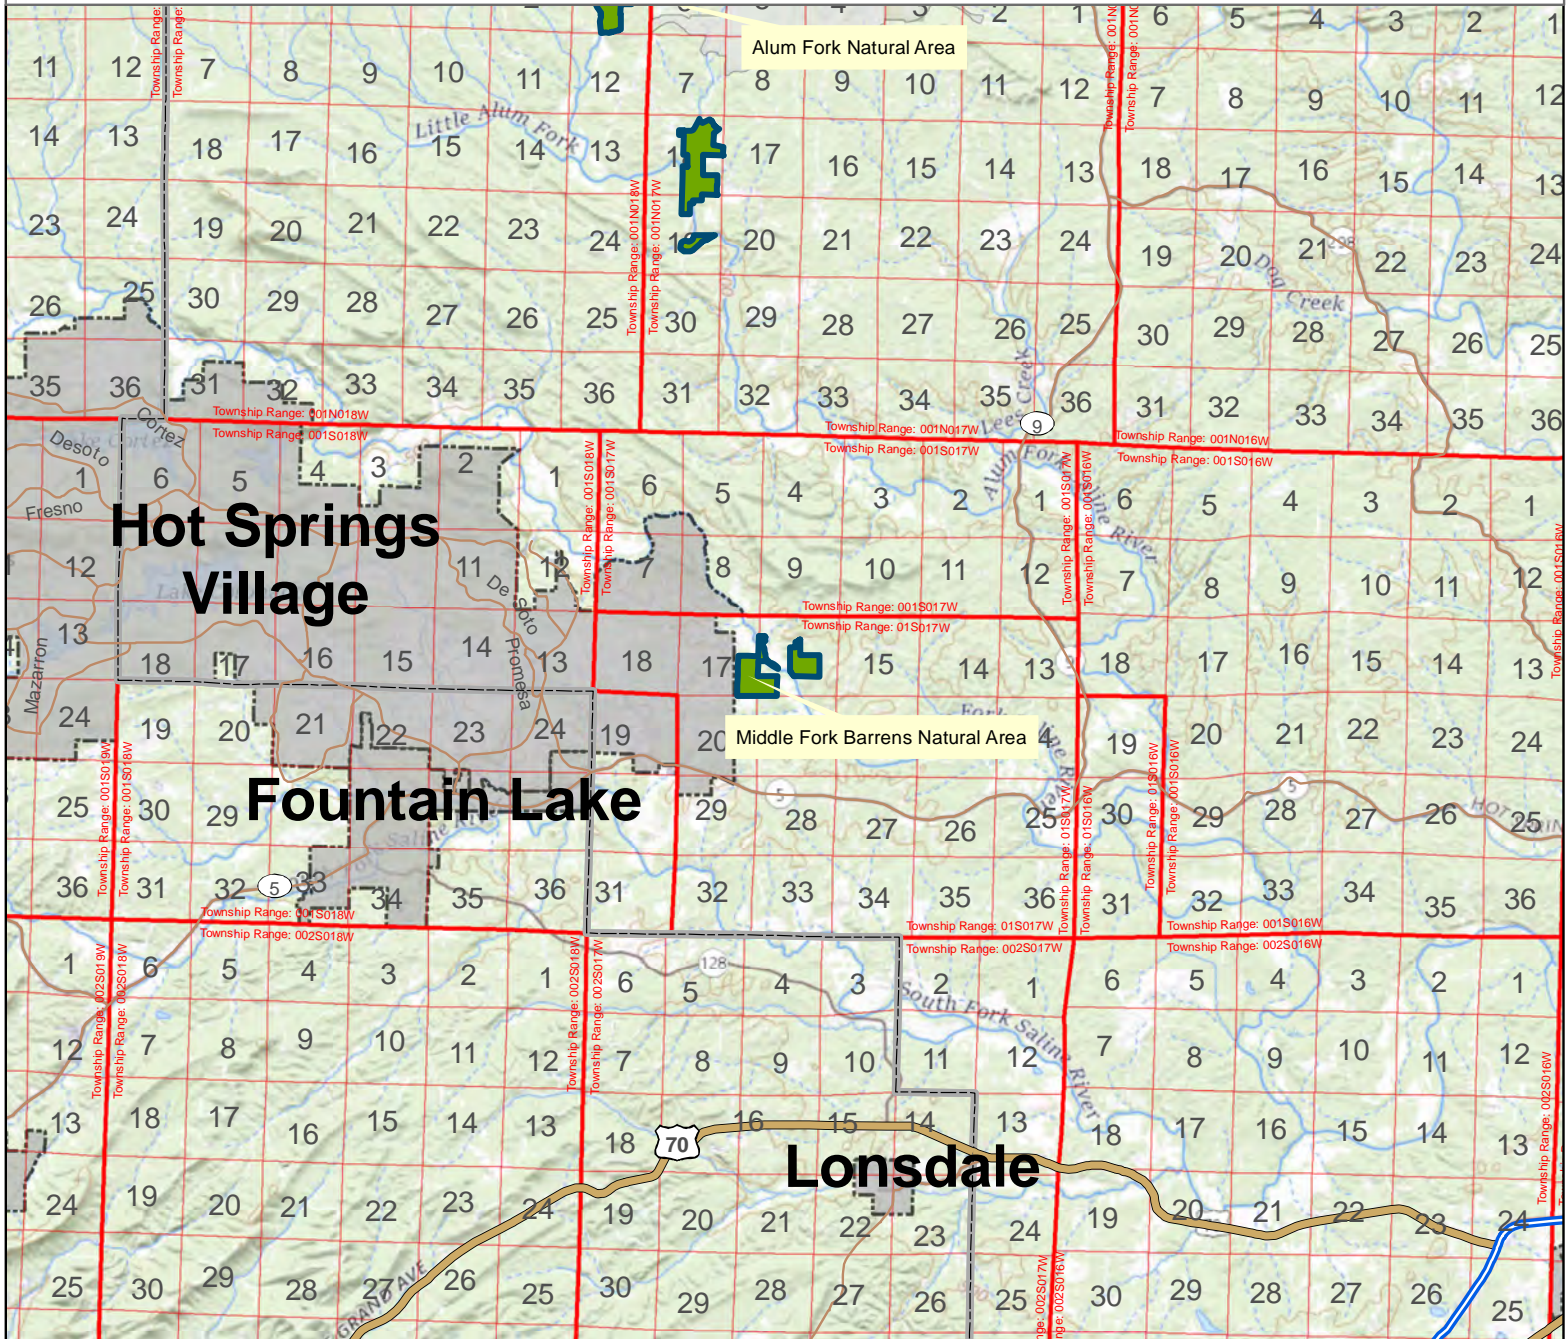

Middle Fork Barrens Natural Area

County: Saline

Date Added: 2004

Acres: 205.98

Directions: From the junction of State Highway 5 and State Highway 9 at Crows, travel approximately 4.6 miles west, through Owensville to Burk Road, and turn right. Then travel approximately 1.5 miles. The majority of the area is located on the east side of the road.