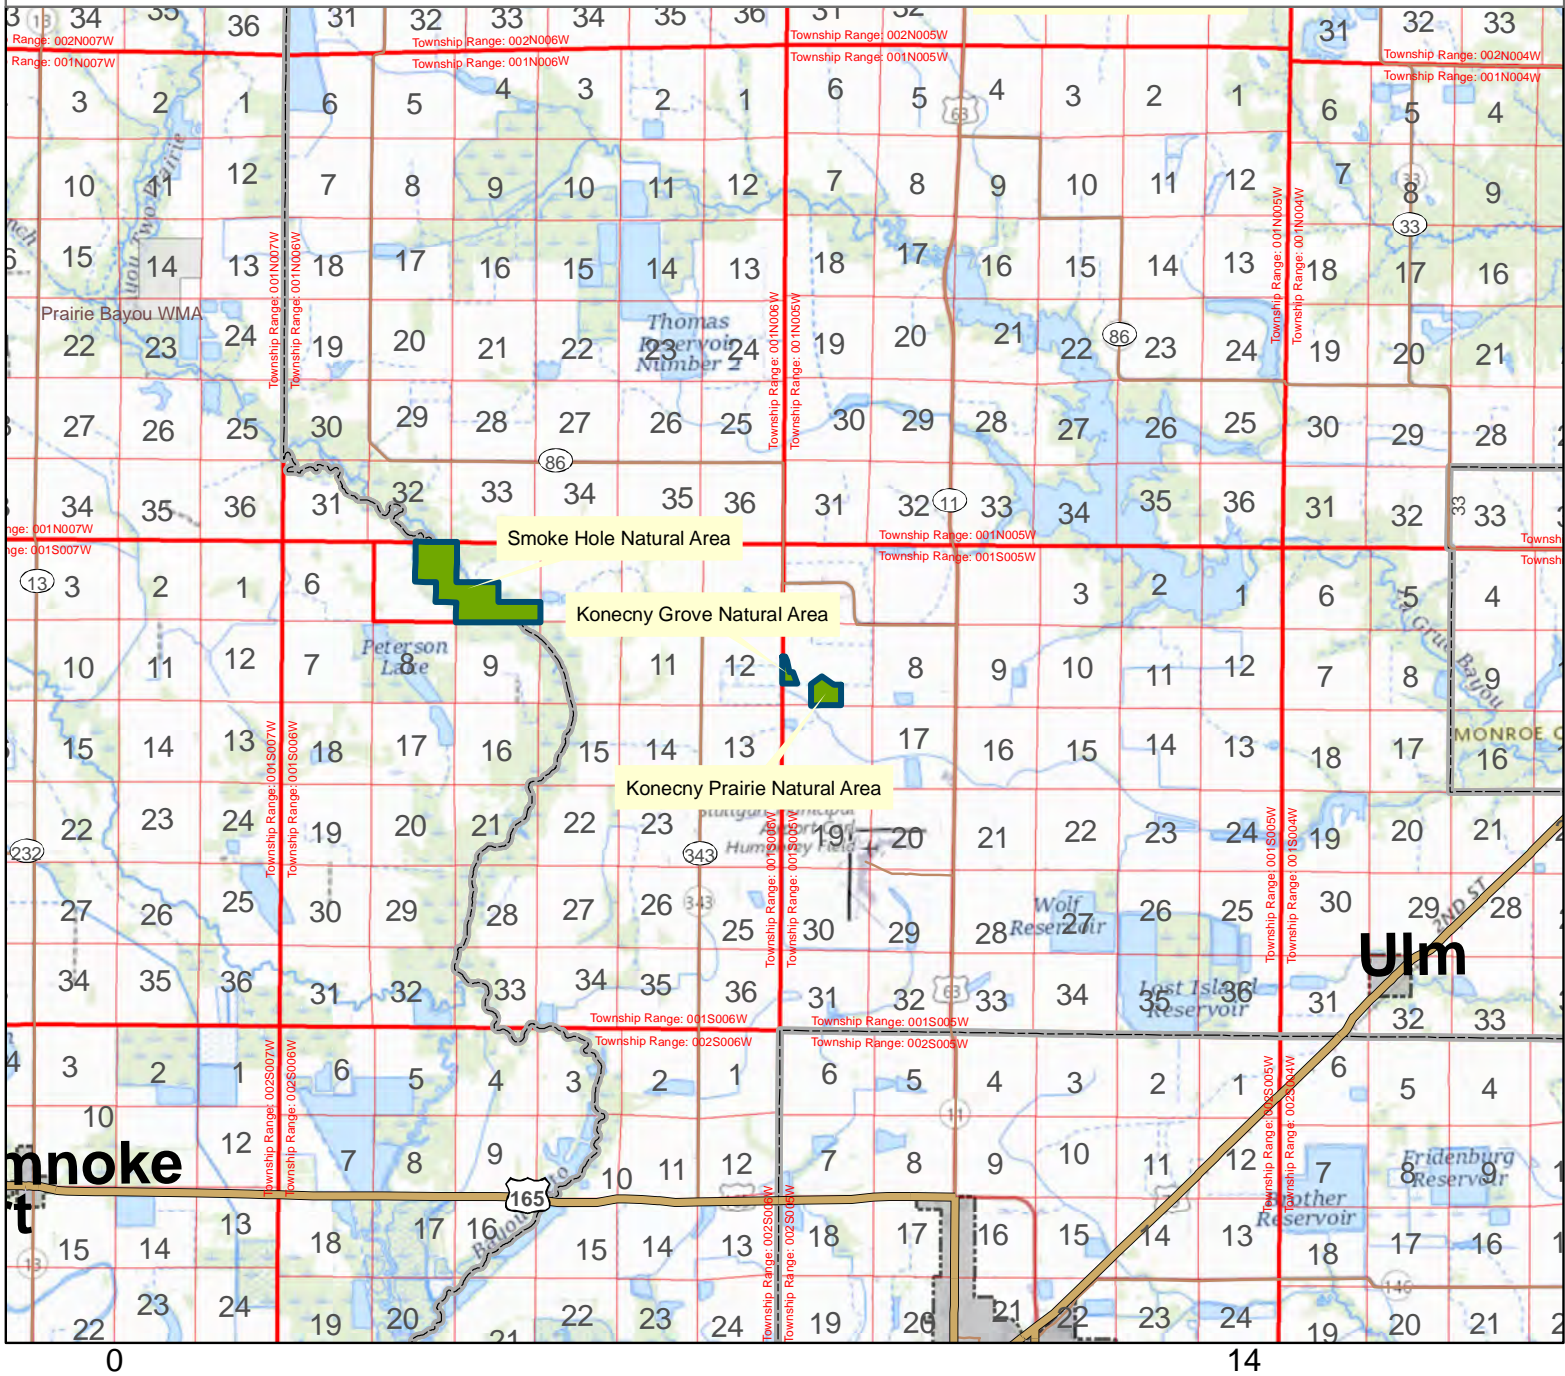

**Konecny Grove Natural Area**

0

14

County: Prairie

Date Added: 1979

Acres: 22.17

Directions: From Hazen, travel south on U.S. Highway 63 (old State Highway 11) for 10 miles to its junction with State Highway 86. Turn Right on State Highway 86 and travel for 1.2 miles. At a sharp curve in the road turn onto a gravel road that goes straight and go for 0.9 mile. Turn left on a dirt road and go 0.4 mile to the grove.