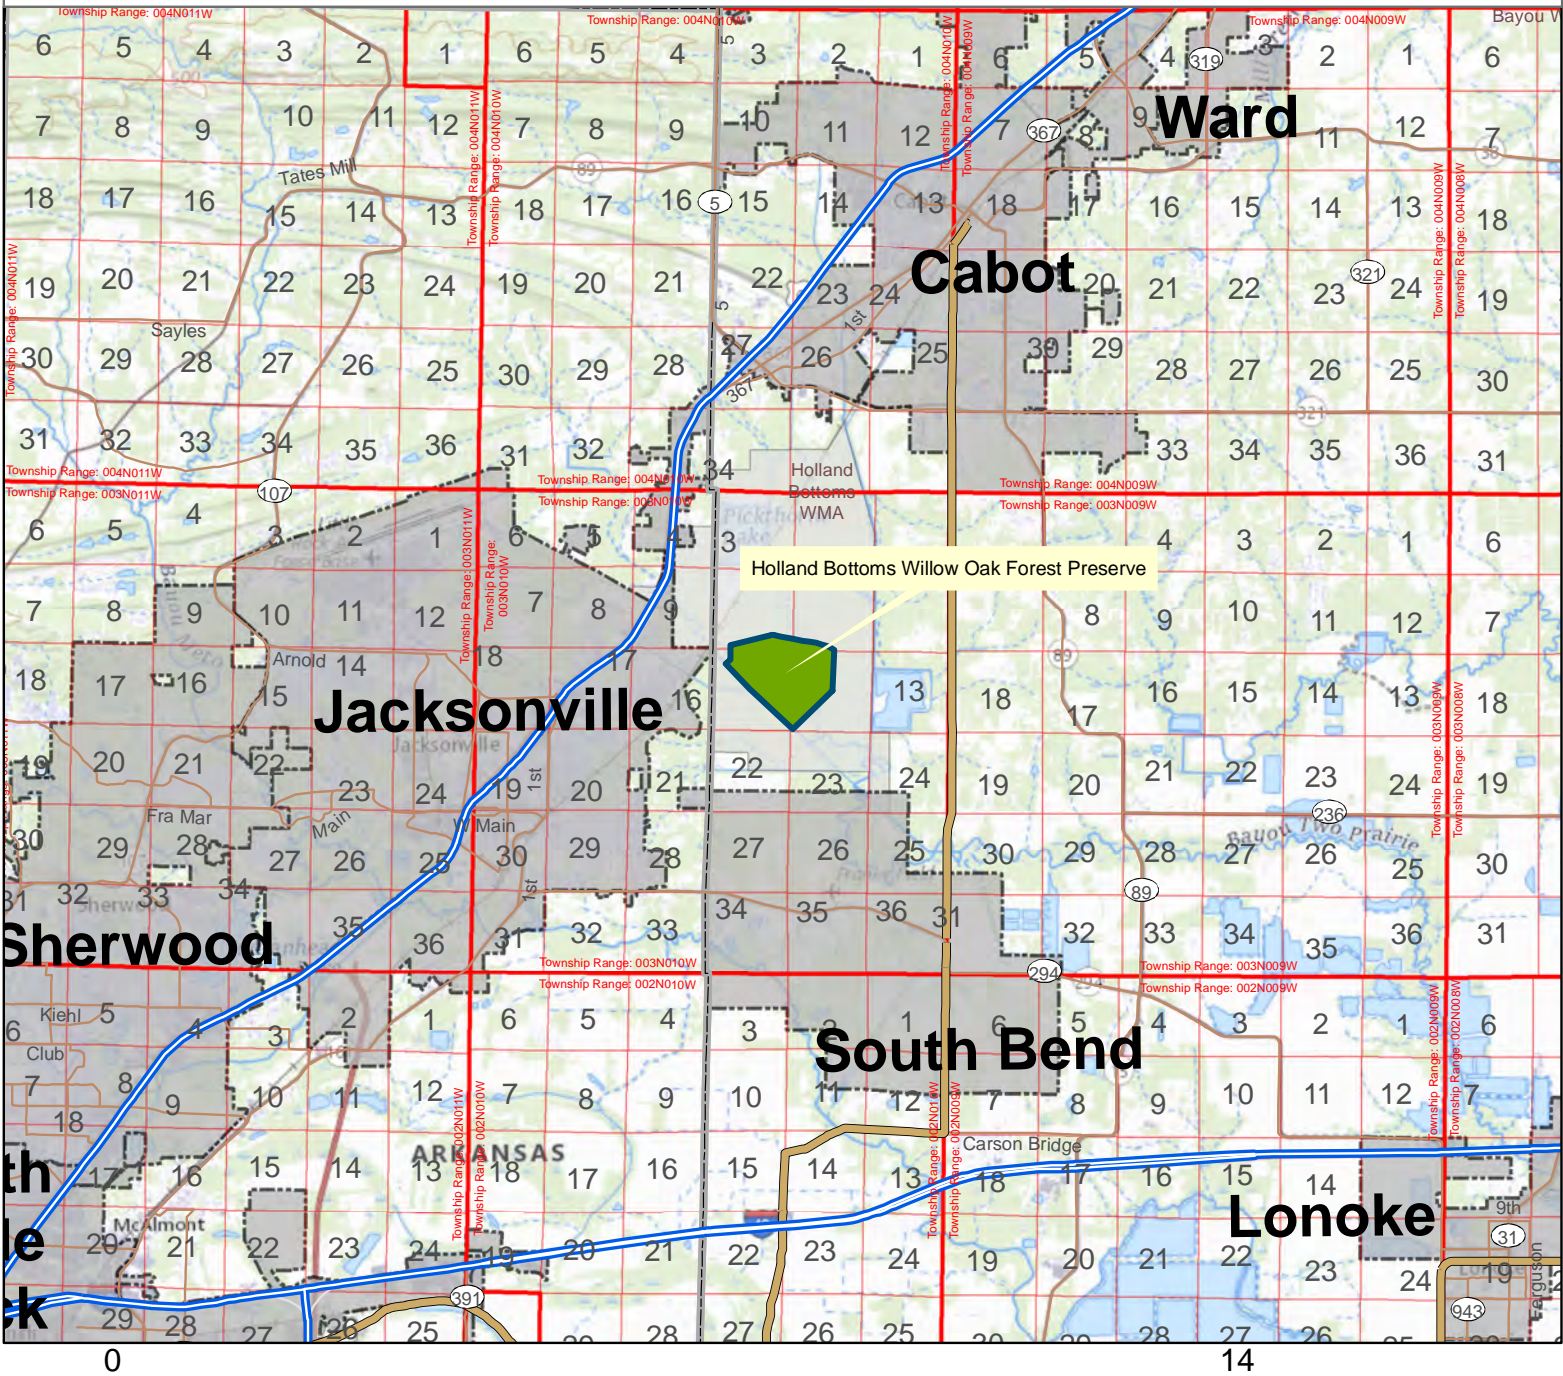

Holland Bottoms Willow Oak Forest Preserve

County: Lonoke

Date Added: 1986

Acres: 632.3

Directions: Travel north on U.S. Highway 67 from Little Rock. Take exit 16A and turn right at red light onto access road. Travel 2.4 miles and turn left on East Coffett Road. Travel 0.2 mile and turn right on Holland Bottoms Road. Travel 0.7 mile and turn right on gravel road at Pickthorne Reservoir. Stay right through gate. Travel 1.1 miles to Wildlife Management Area campground parking area. Proceed on foot south into natural area.