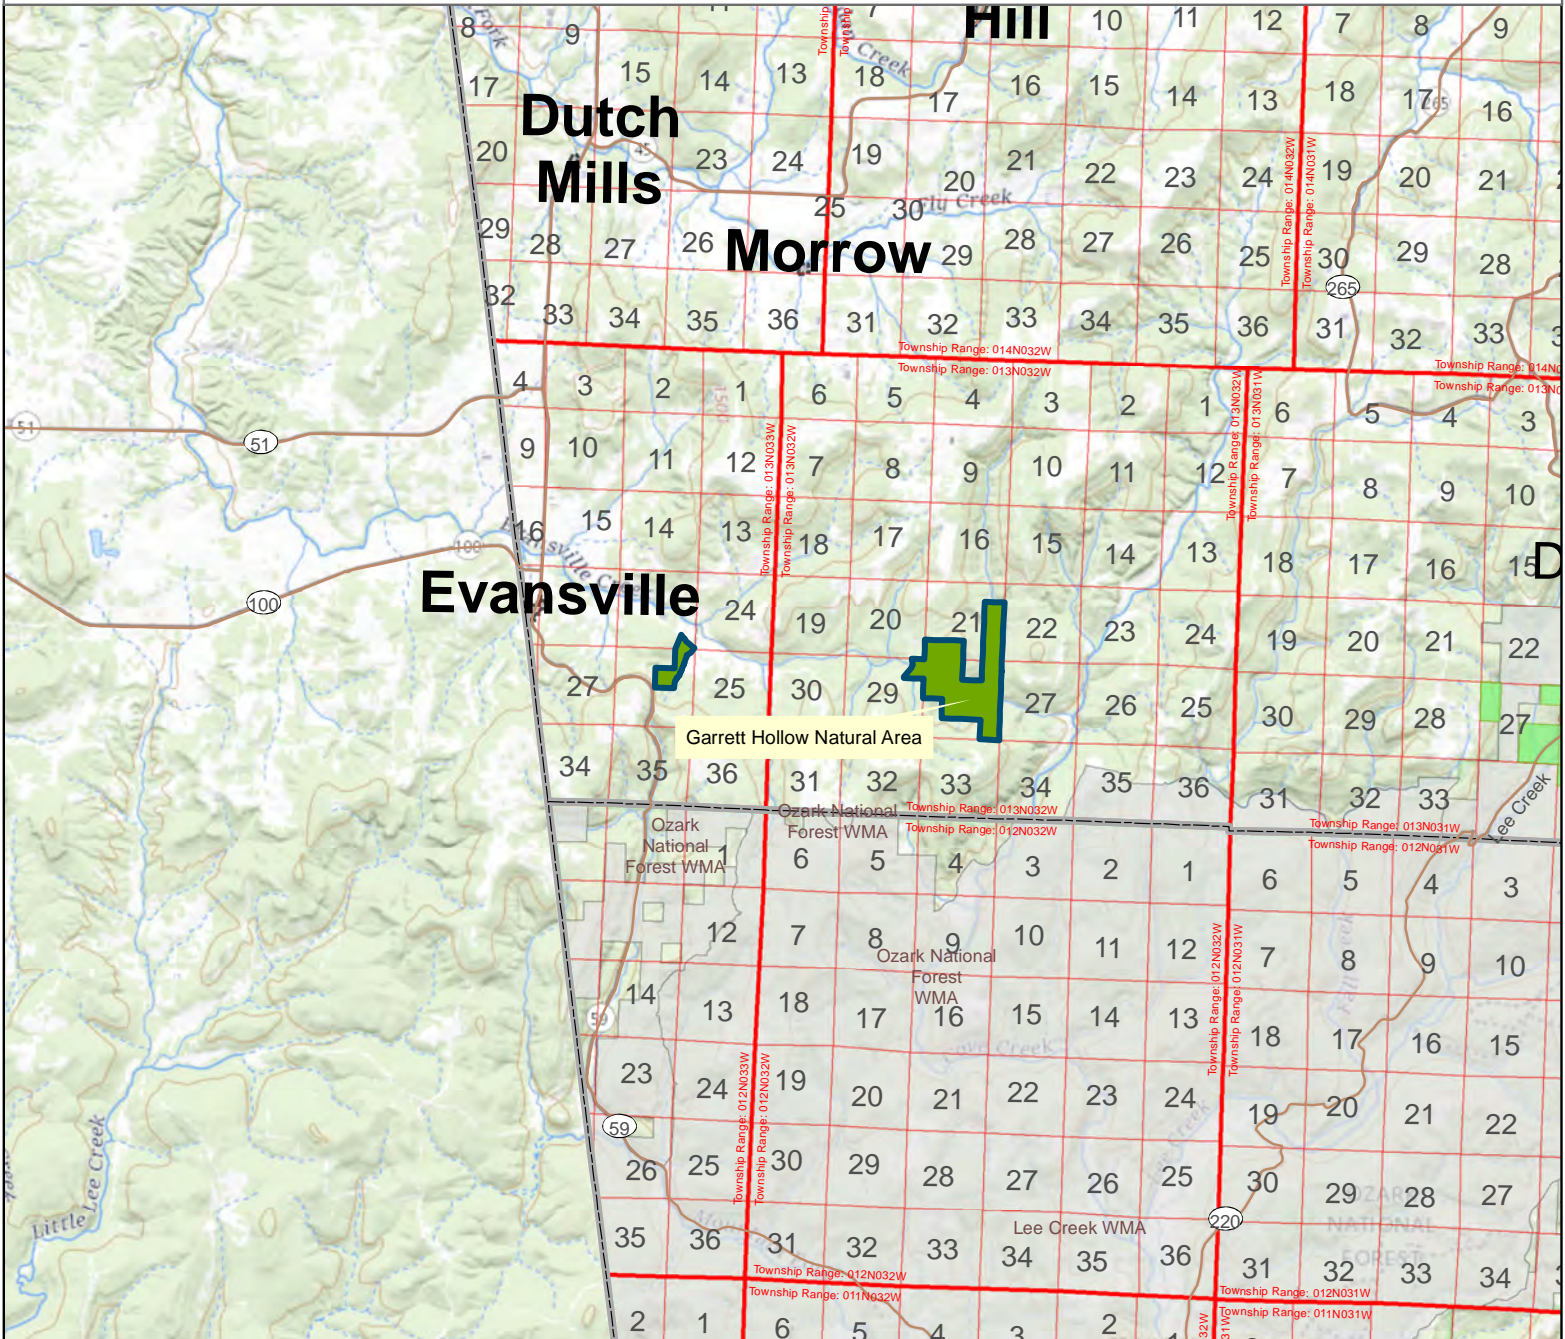

Garrett Hollow Natural Area

County: Washington

Date Added: 2004

Acres: 747,008

Directions: From Van Buren take State Highway 59 for 16 miles to Natural Dam. Turn right on Liberty Hill Road. Go 8.3 miles until the road forks. Take the road to the right (Antioch Road) to the natural area entrance sign.