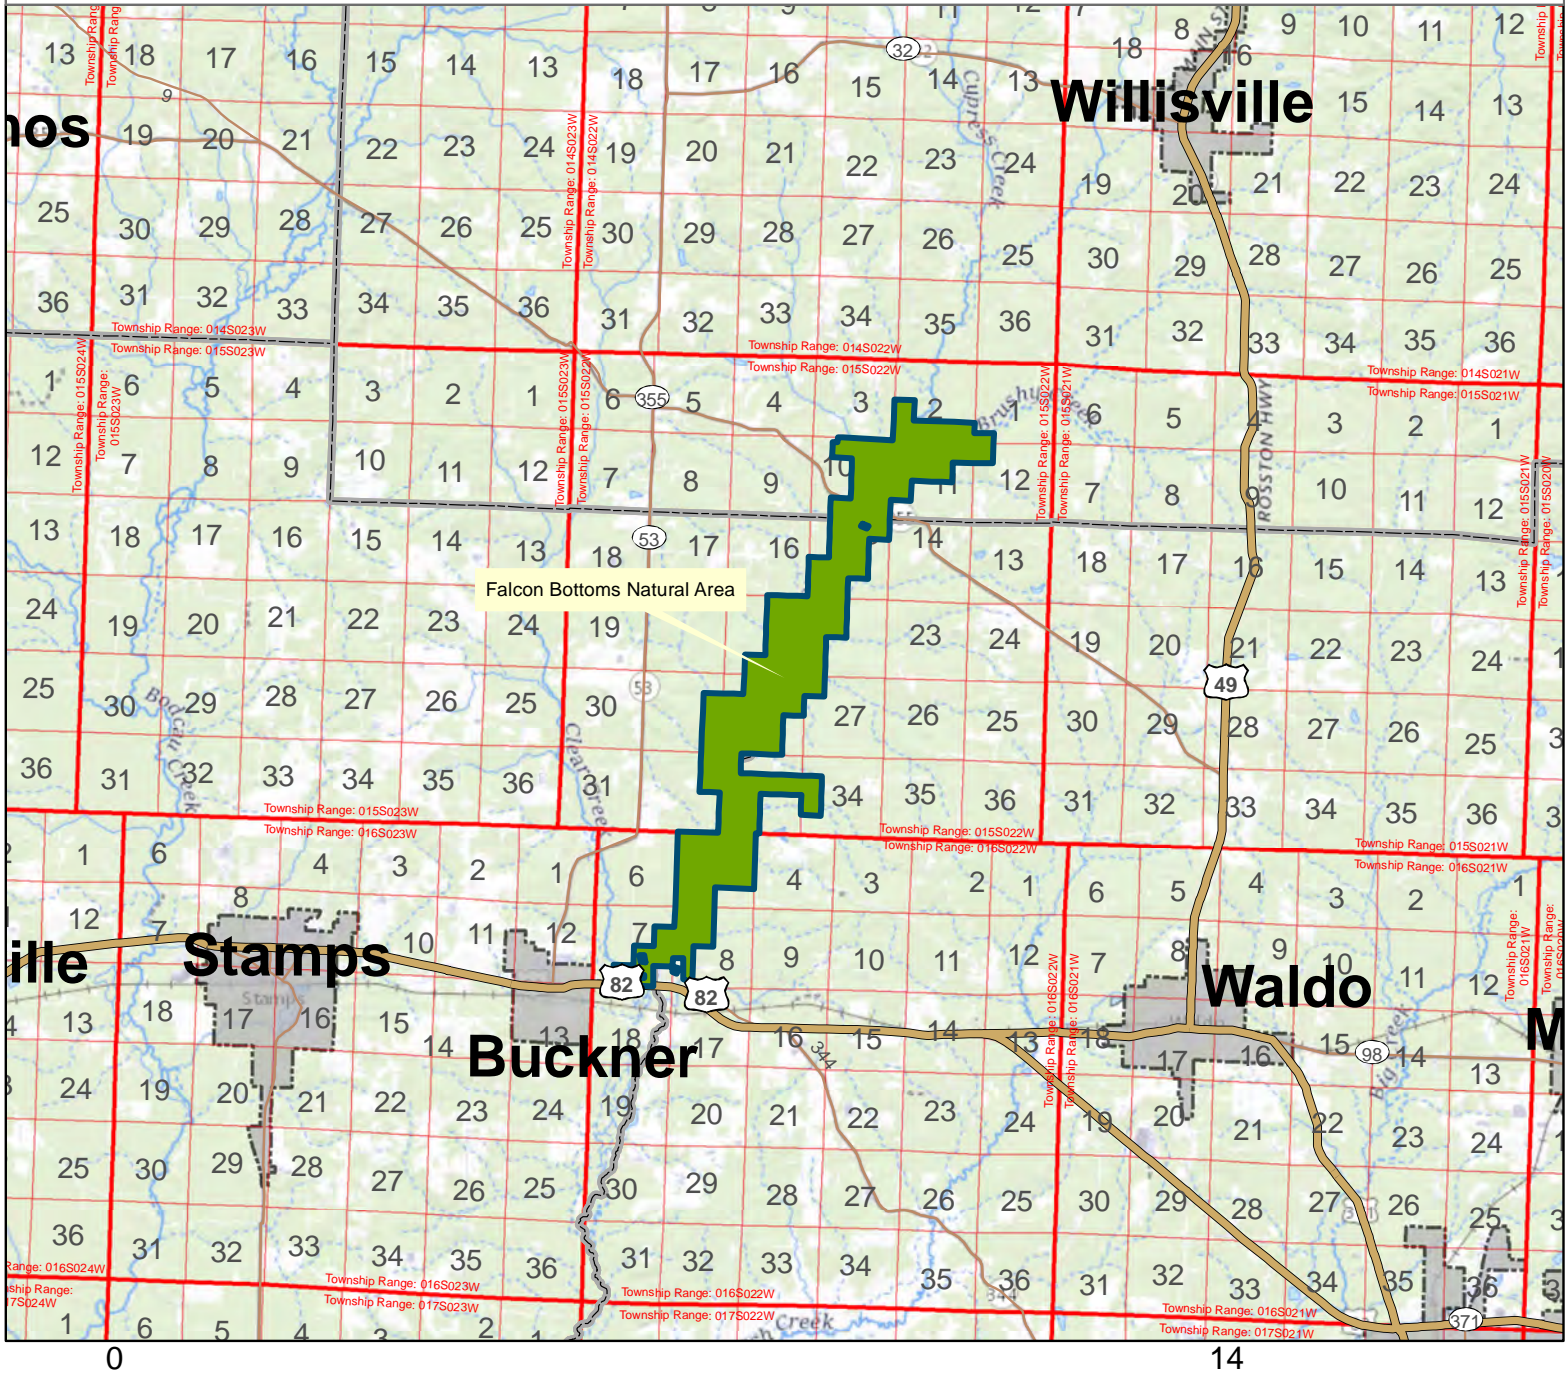

Arkansas Natural Heritage Commission  
System of Natural Areas  
Natural Area County Locator

Date: 2/16/2022

**Falcon Bottoms Natural Area**

County: Columbia, Lafayette, Nevada

Date Added: 1991

Acres: 4116.765

Directions: From Interstate 30 in Prescott, take U.S. Highway 371 south to State Highway 53. Take State Highway 53 south to Falcon. At Falcon turn east on State Highway 355 and travel approximately 3 miles to Dorcheat Bayou. The natural area lies to the north and south of the bridge crossing along the Bayou.

Disclaimer: This map is for general reference purposes only and is not a legal document. User assumes all risks.