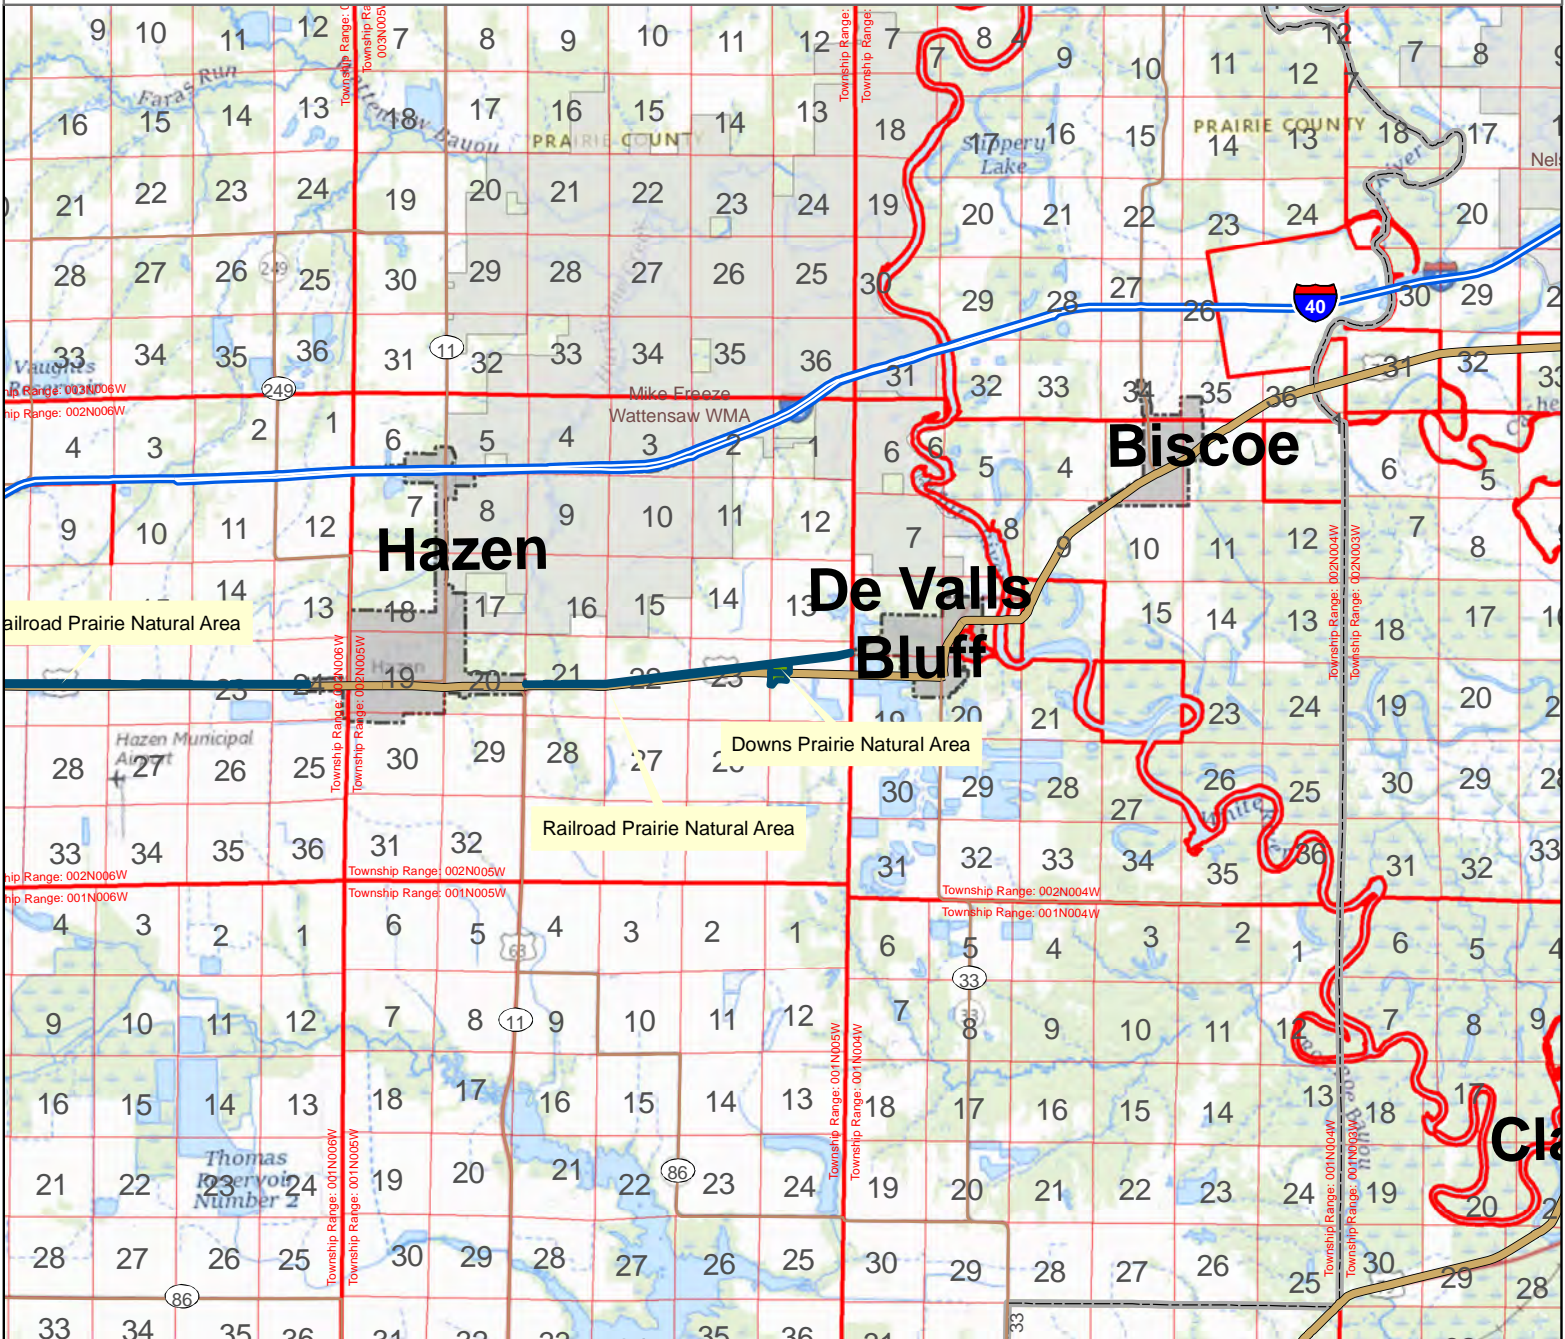

Downs Prairie Natural Area

County: Prairie

Date Added: 2000

Acres: 28.19

Directions: From DeValls Bluff travel approximately 1.5 miles west on U.S. Highway 70.