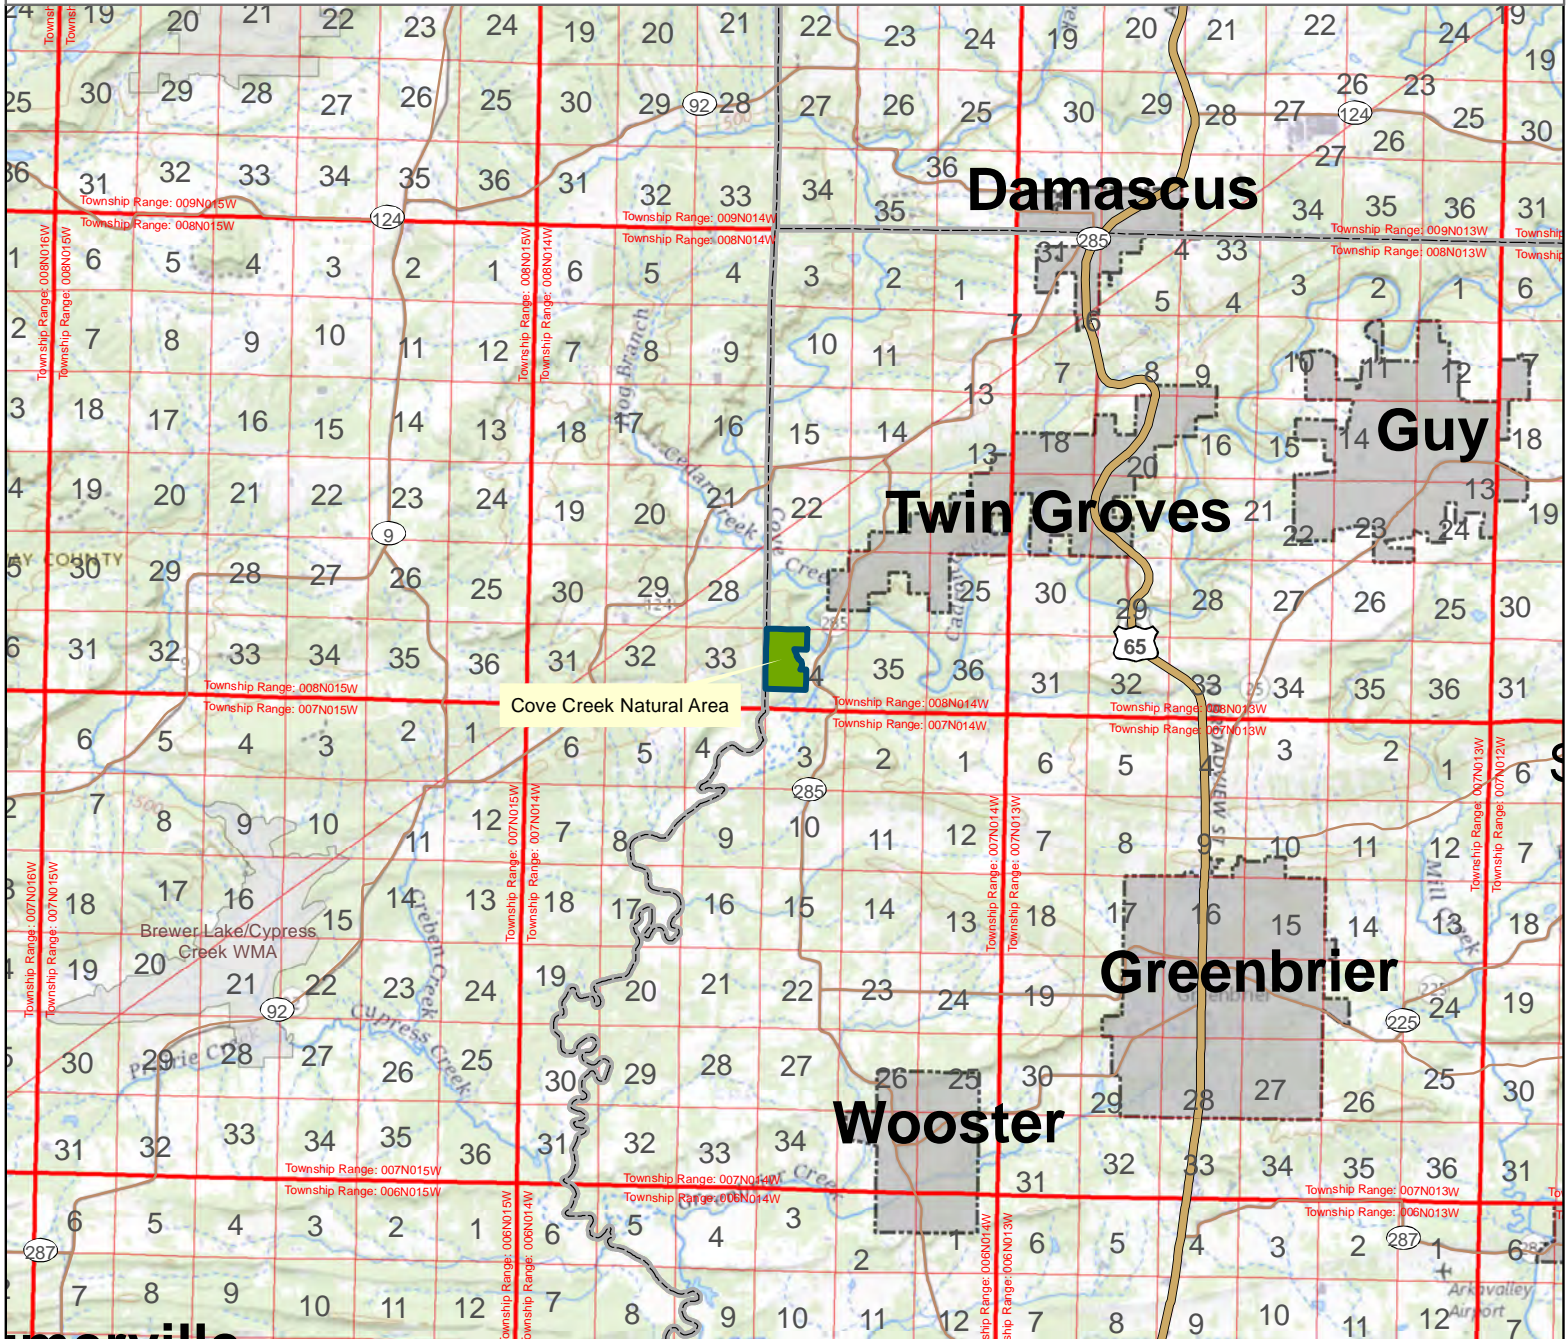

**Cove Creek Natural Area**

County: Faulkner

Date Added: 1976

Acres: 228

Directions: From the junction of State Highway 25 and State Highway 285 in Wooster, travel north on State Highway 285 approximately 6.2 miles to intersection with Mallet Town Road. Turn left (west) onto Mallet Town Road and travel approximately 1.5 miles. Turn right (north) onto Town Circle Road. Go approximately 0.3 mile to JD Road and turn right (east). Follow road straight to parking area at end of road.