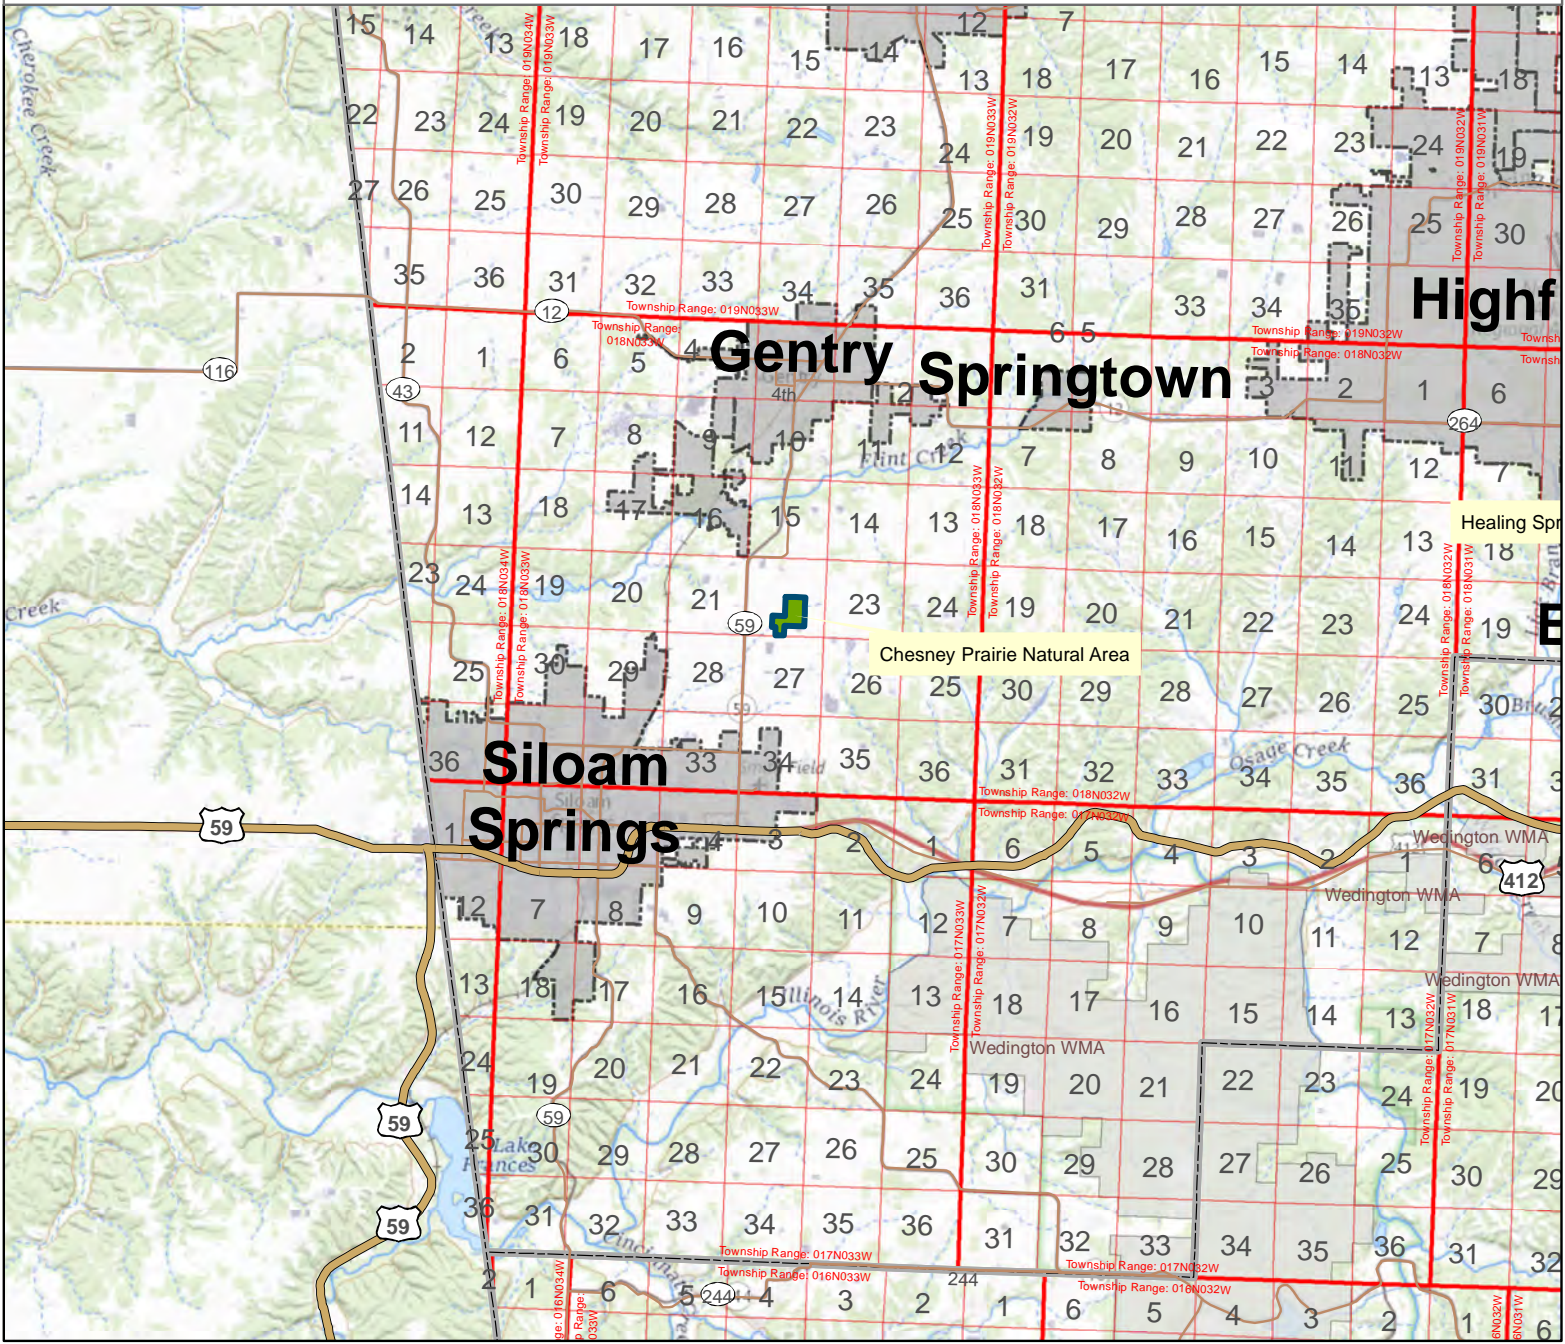

Arkansas Natural Heritage Commission
System of Natural Areas
Natural Area County Locator
Chesney Prairie Natural Area

Date: 2/16/2022

County: Benton

Date Added: 2000

Acres: 82.54

Directions: From the intersection of U.S. Highway 412 and State Highway 59 in Siloam Springs, travel north on State Highway 59 for approximately 2.0 miles to County Road 6 (Chesney/Bill Young Road). Turn right (east) and travel approximately 0.75 mile to a farm road on the left. Turn left (north) on this farm road and travel approximately 0.63 mile along easements to the southeast corner of the natural area as indicated by the natural area sign.

Disclaimer: This map is for general reference purposes only and is not a legal document. User assumes all risks.