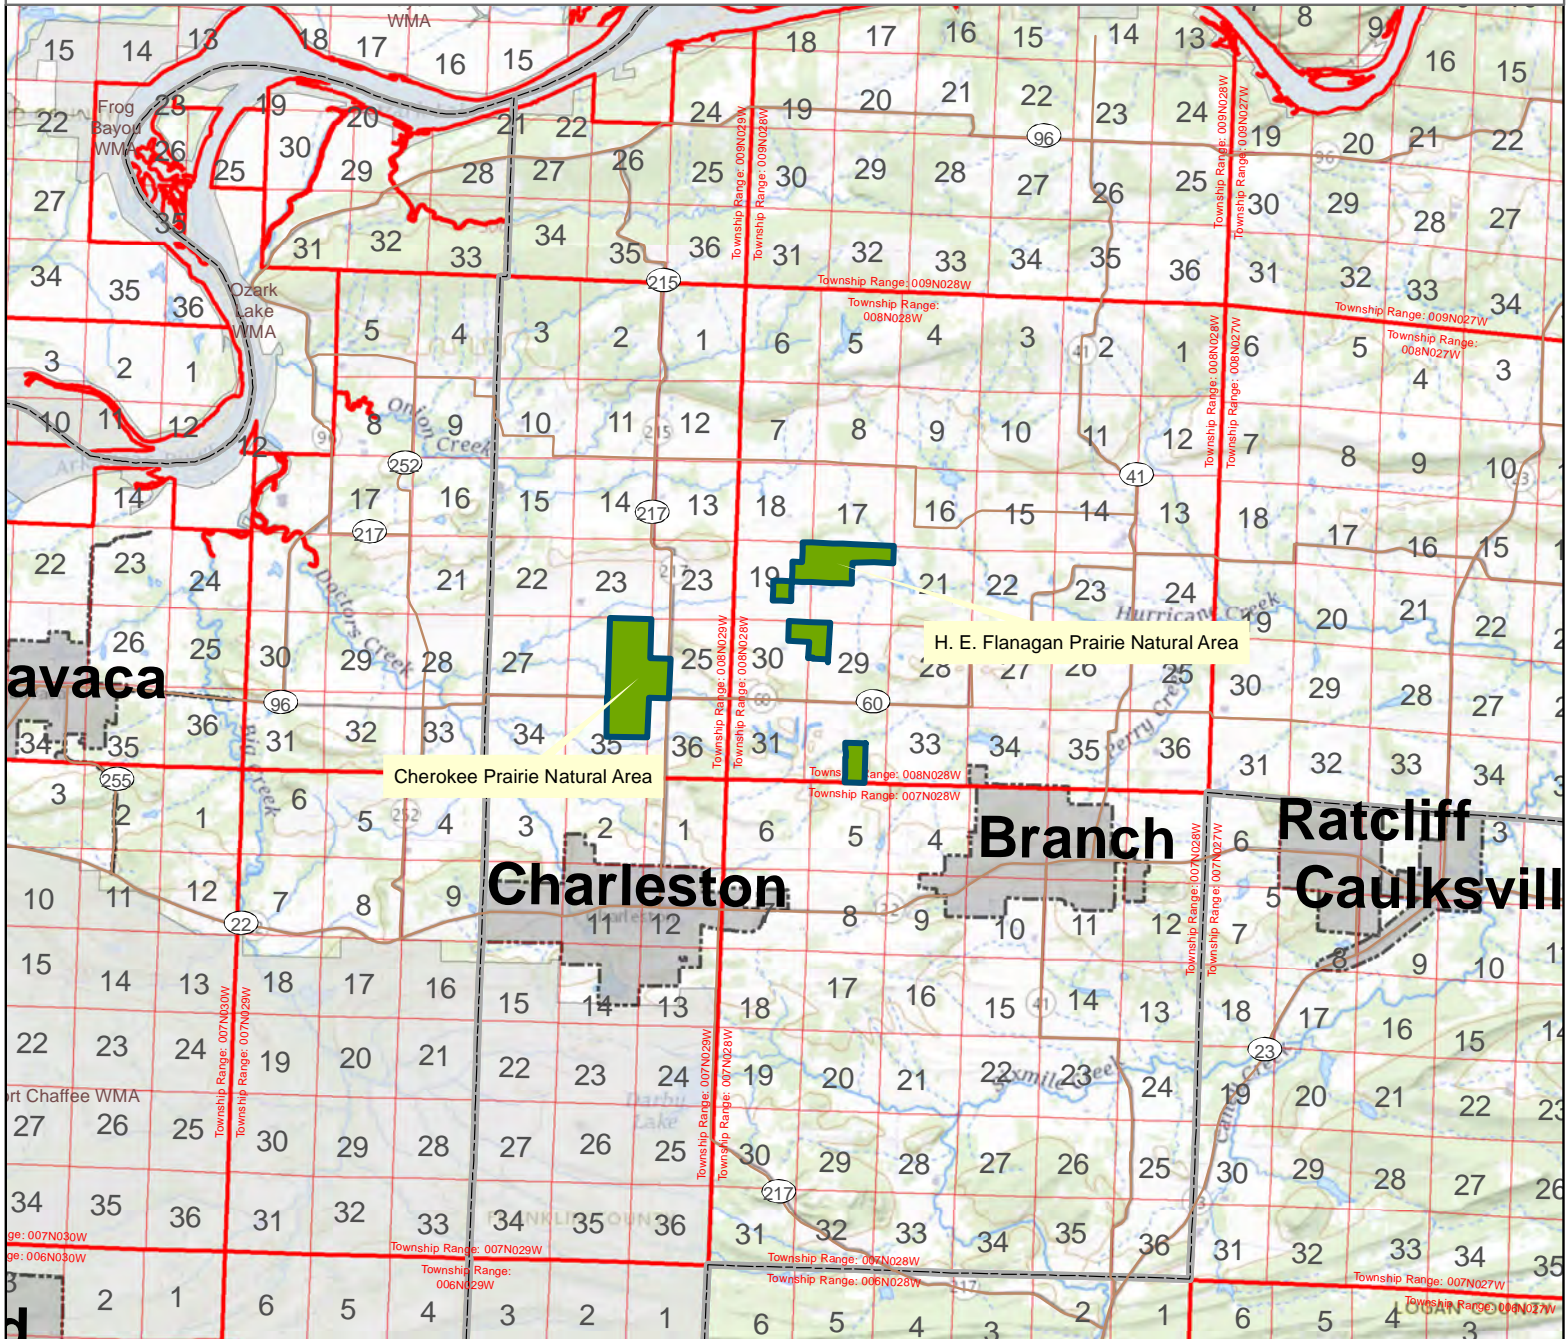

Arkansas Natural Heritage Commission
System of Natural Areas
Natural Area County Locator
Cherokee Prairie Natural Area

Date: 2/16/2022

County: Franklin

Date Added: 1983

Acres: 584.436

Directions: The natural area is located approximately 2 miles north of Charleston, at the intersection of State Highways 60 and 217.

Disclaimer: This map is for general reference purposes only and is not a legal document. User assumes all risks.