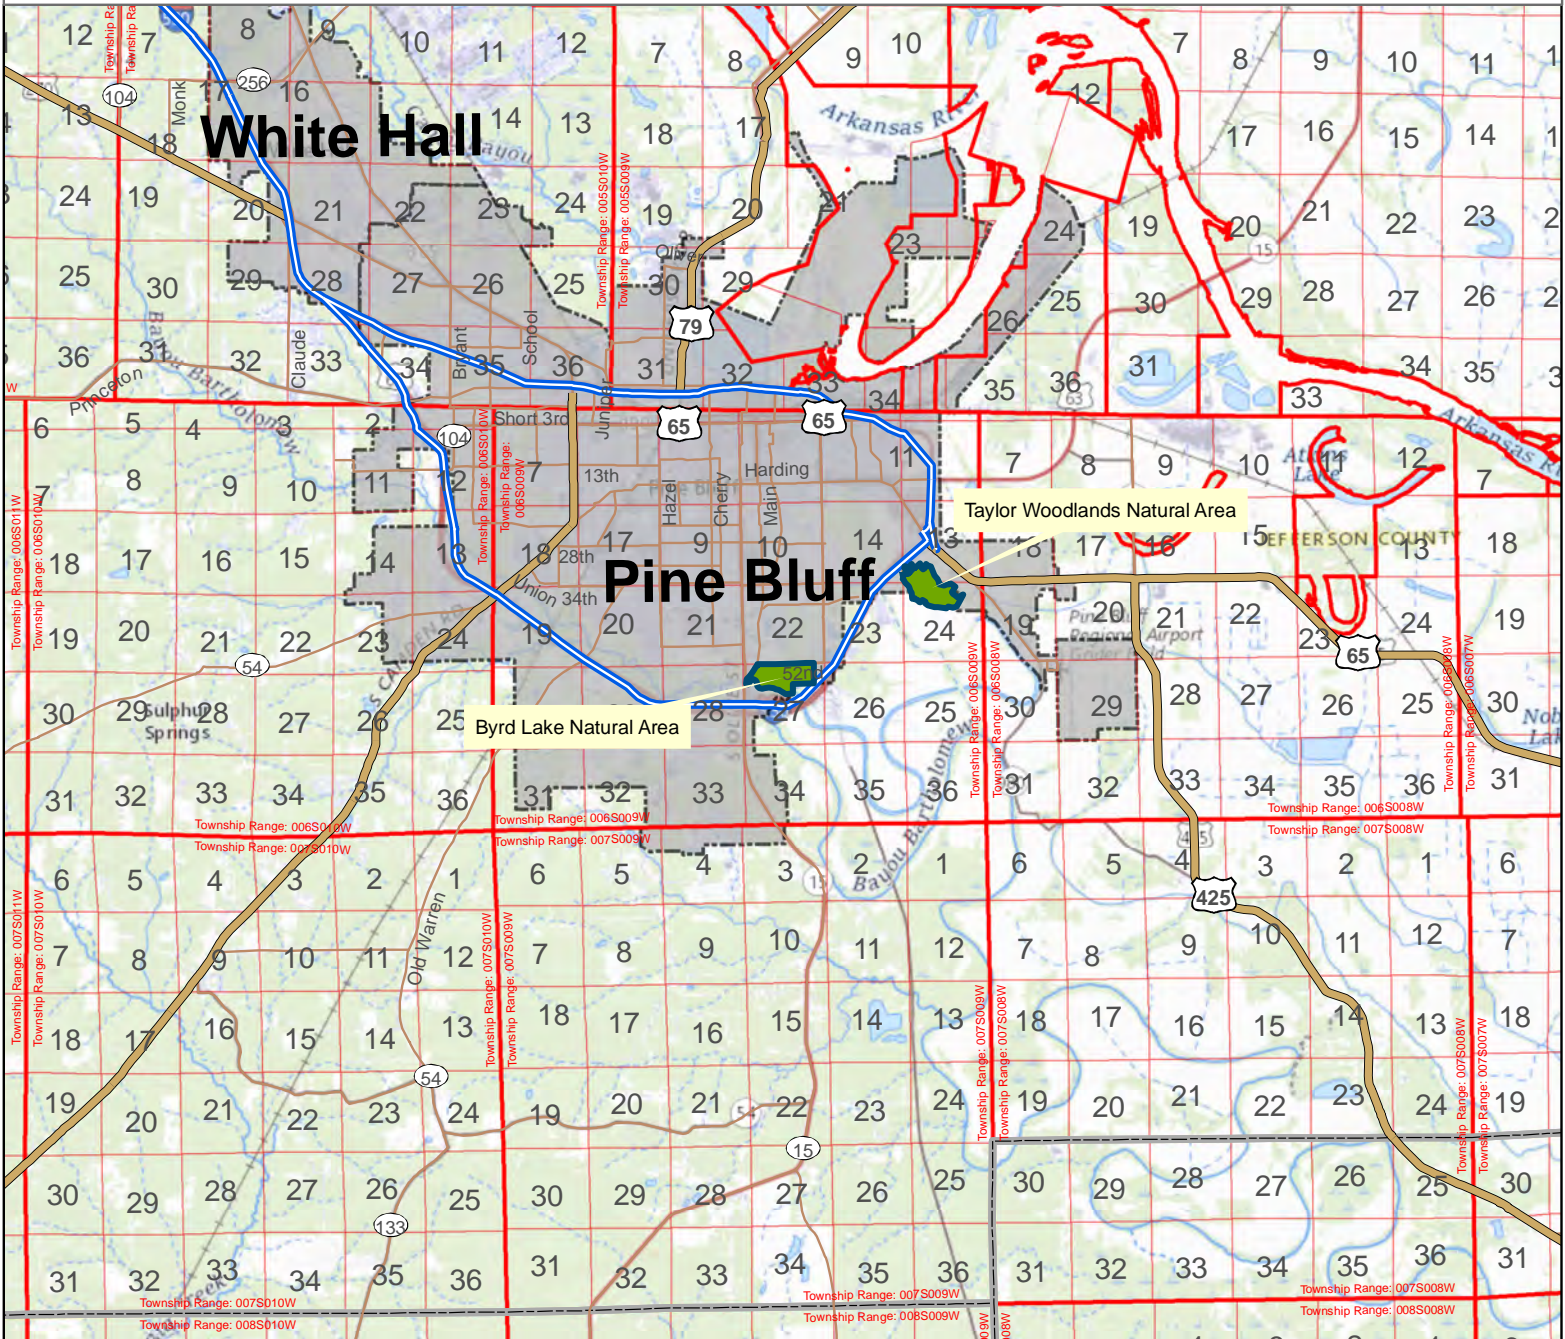

Byrd Lake Natural Area

0

14

County: Jefferson

Date Added: 1978

Acres: 144

Directions: From Interstate 530 in Pine Bluff, take exit 43. Travel north on Olive Street approximately 0.5 mile to Main Street and turn right. Travel 0.2 mile to 52nd Street and turn right. Travel east on 52nd Street 0.2 mile to the parking lot on the right.