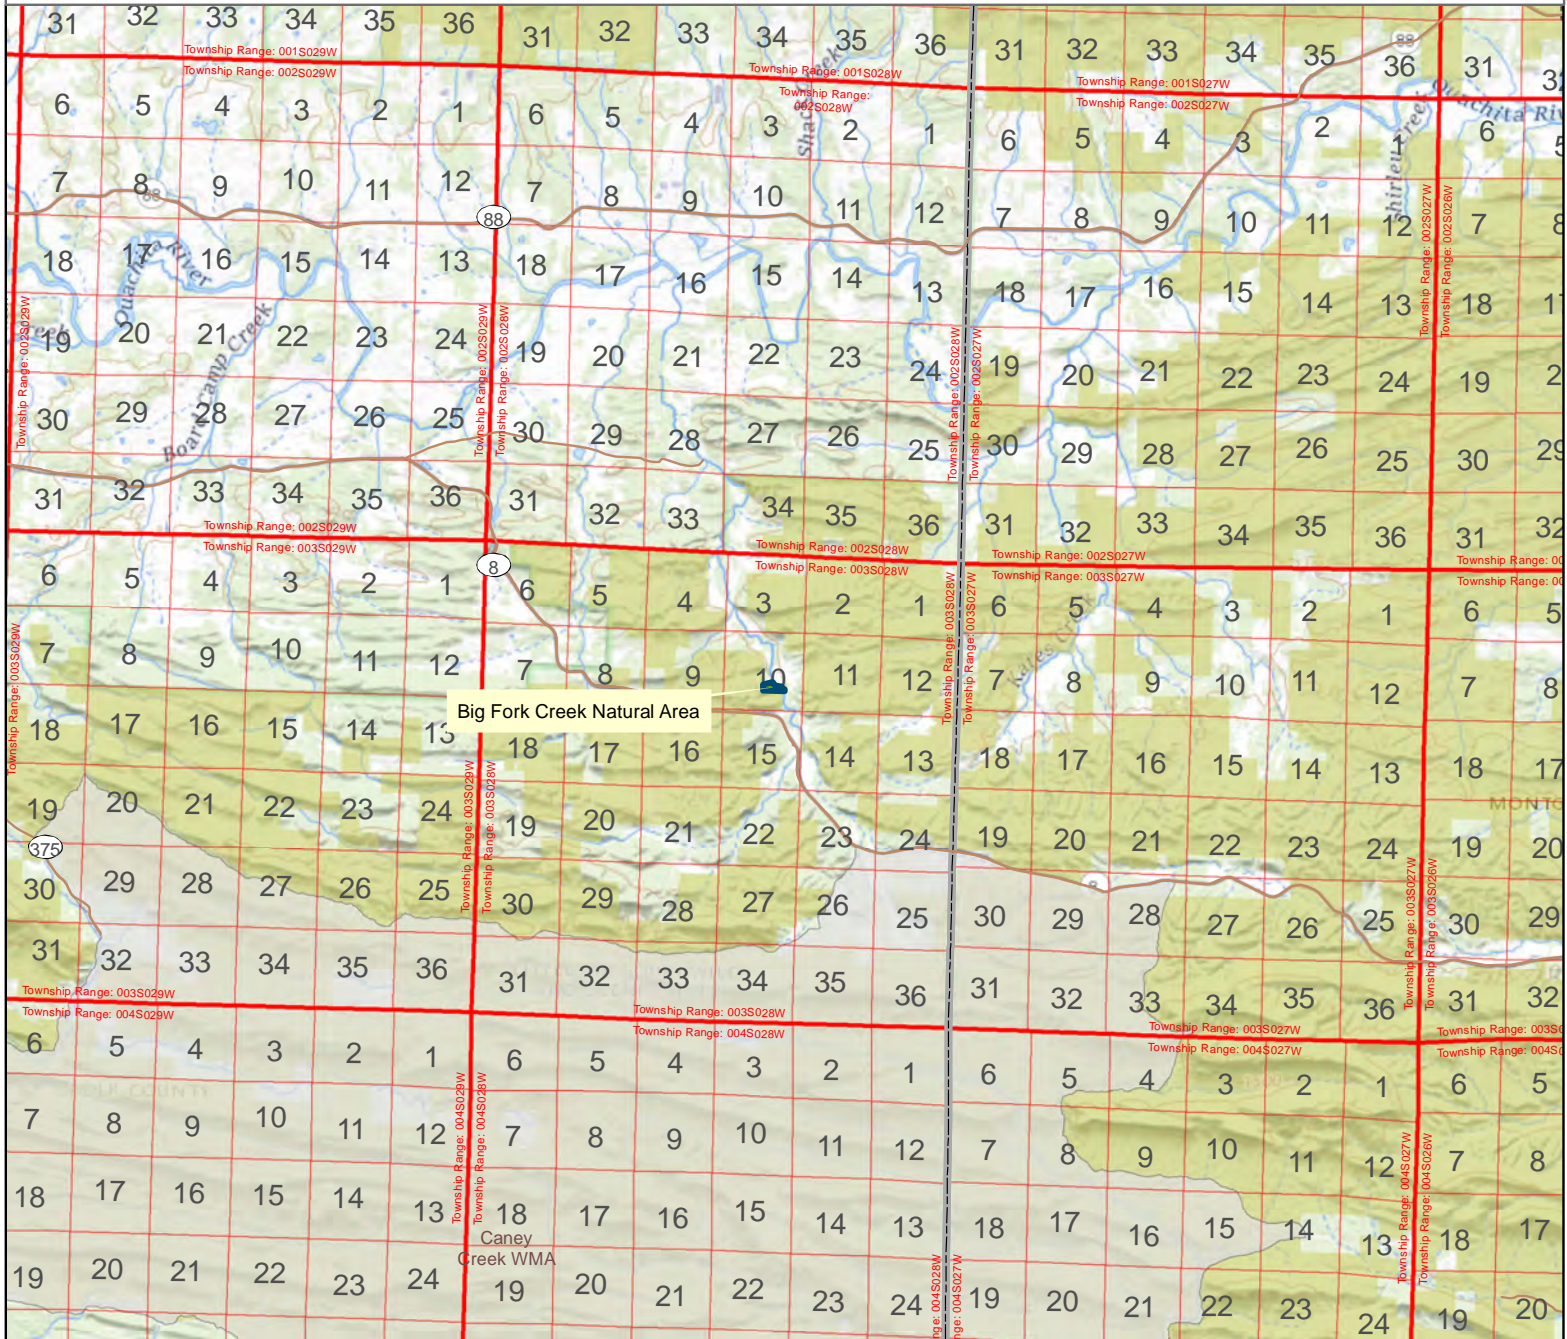

Arkansas Natural Heritage Commission
System of Natural Areas
Natural Area County Locator

Date: 2/16/2022

Big Fork Creek Natural Area

County: Polk

Date Added: 1978

Acres: 13.58

Directions: Take State Highway 8 West at Big Fork. Travel 0.25 mile, then turn right on Polk County Road 67. Go 0.3 mile and bear left at the fork. Travel 0.1 mile to the parking area on the north side of the county road.

Disclaimer: This map is for general reference purposes only and is not a legal document. User assumes all risks.