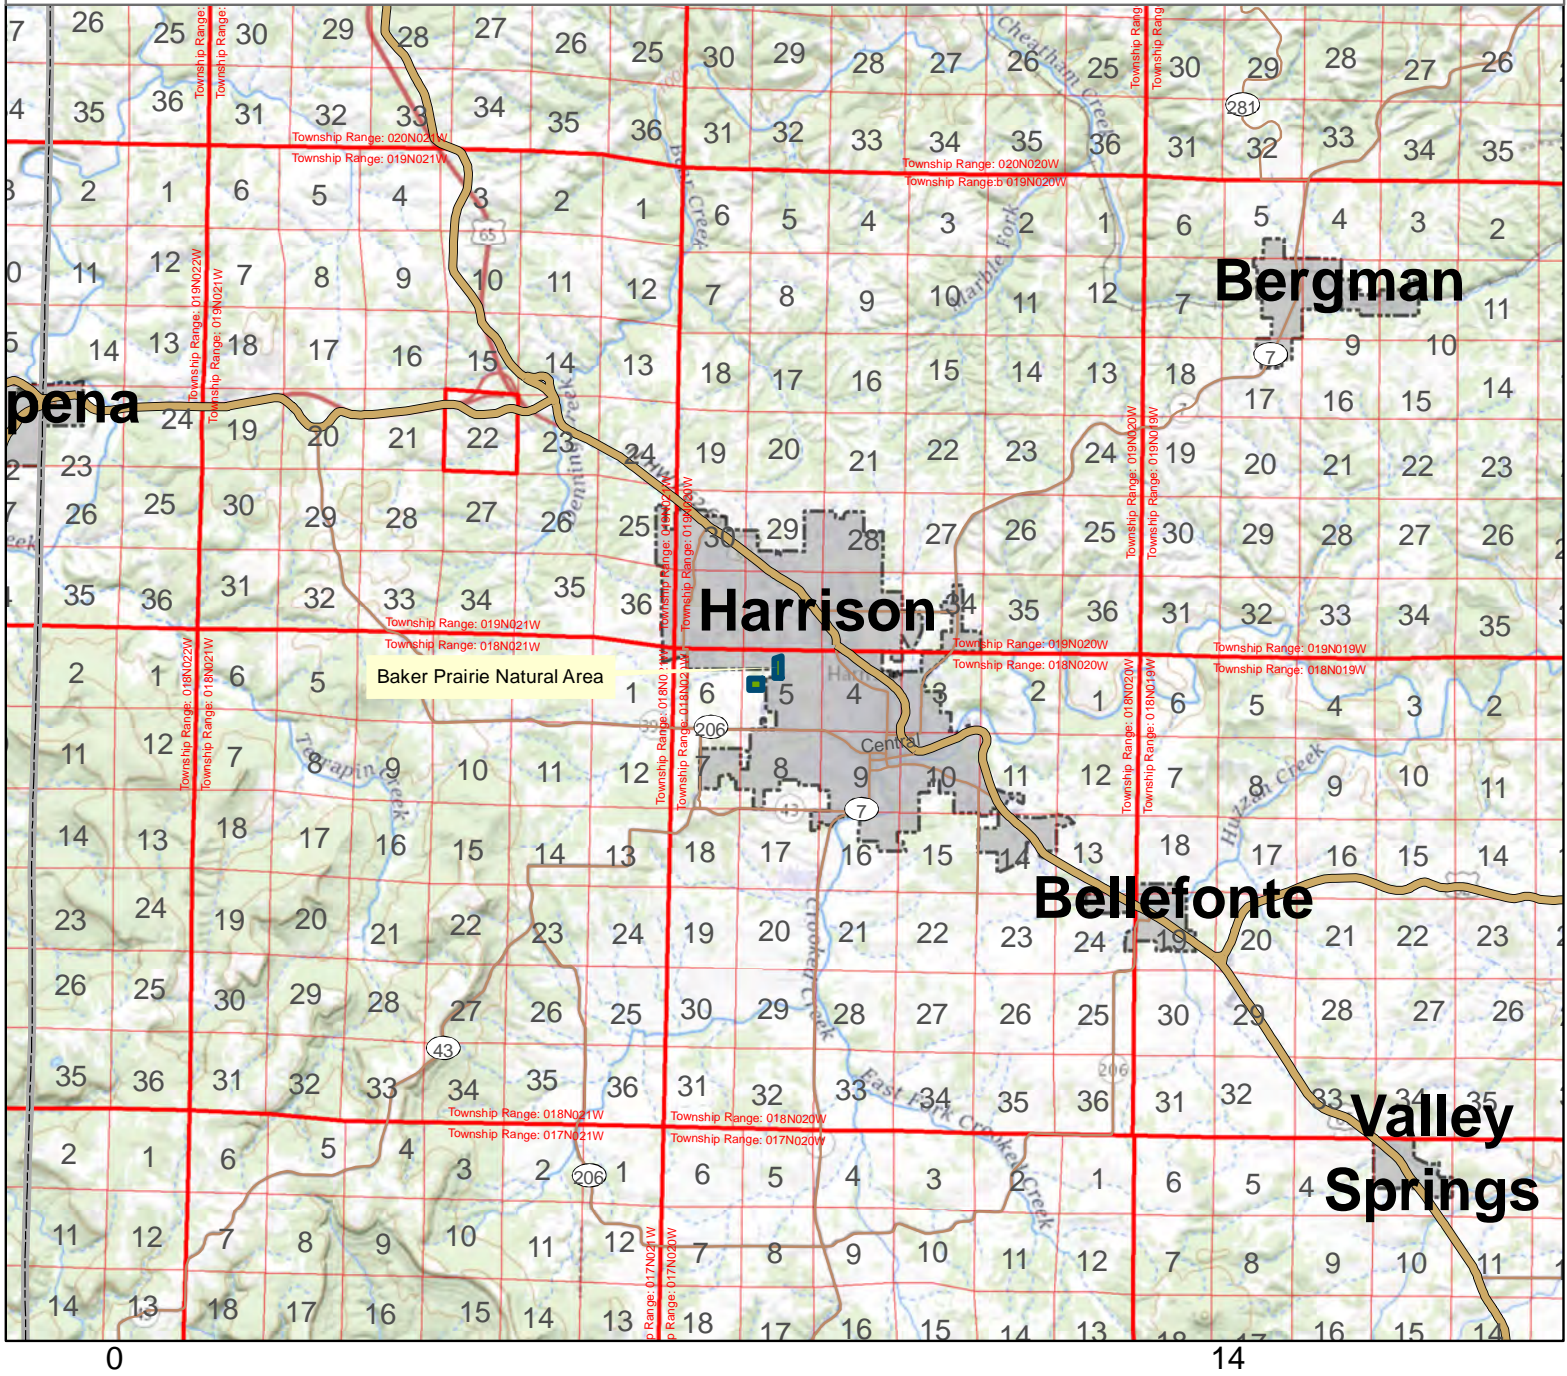

Baker Prairie Natural Area

County: Boone

Date Added: 1993

Acres: 30,315

Directions: Follow U.S. Highway 65 north through Harrison. At the intersection of Hwy. 65, Hwy. 65B (North Main) and Industrial Park Road continue west on Industrial Park Road (Hwy. 65 is the main road and will turn to the north at this point). Follow Industrial Park Road to Goblin Drive. Turn left on Goblin Drive. The prairie is 0.5 mile down Goblin Drive. Signs are on both sides of the road. Parking is available on the left side of the road at the high school.