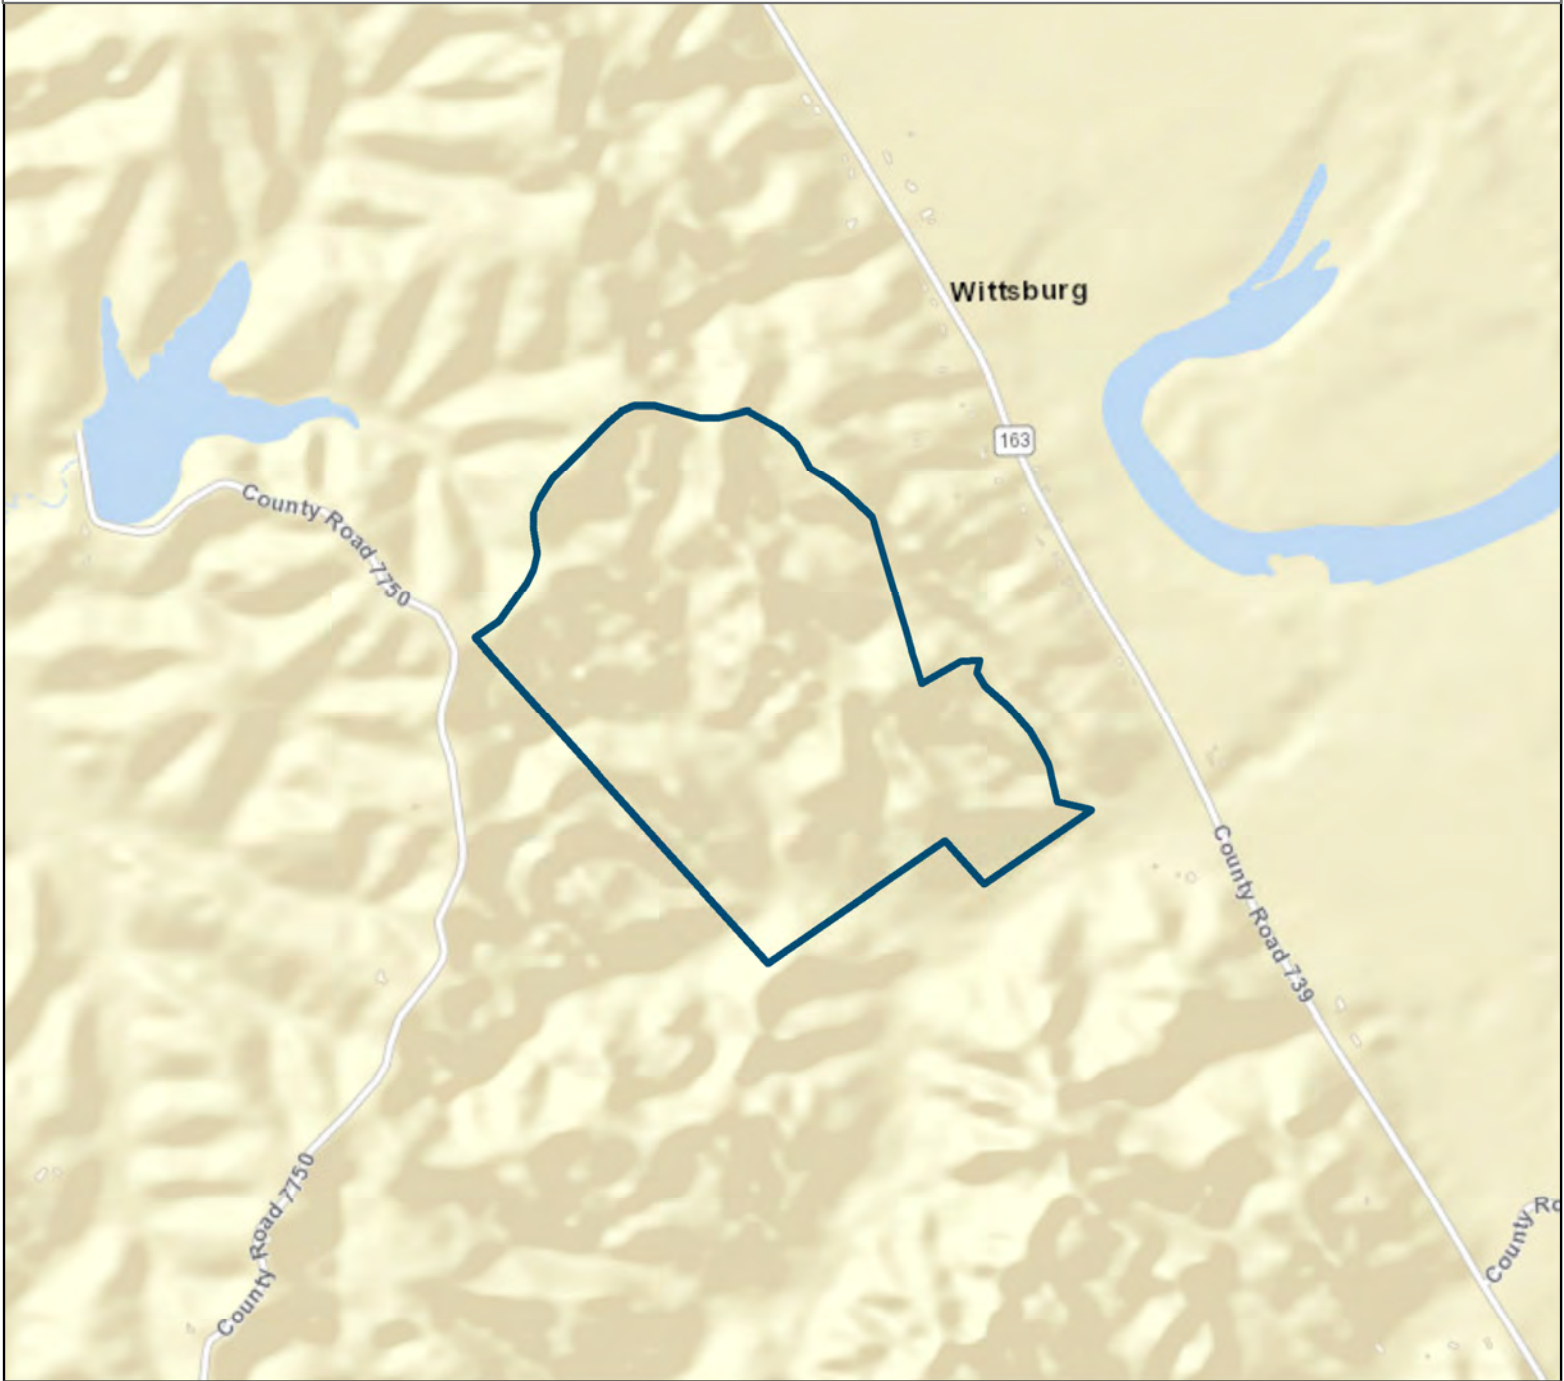

Arkansas Natural Heritage Commission
 System of Natural Areas
 Natural Area Boundaries
Wittsburg Natural Area

Date: 2/18/2022

County: Cross

Date Added: 1980

Acres: 167.65

USGS Quadrangle: Wittsburg 7.5'

Directions: There is no public access to this natural area.

Legend

Parking

Natural Area

Disclaimer: This map is for general reference purposes only and is not a legal document. User assumes all risks.