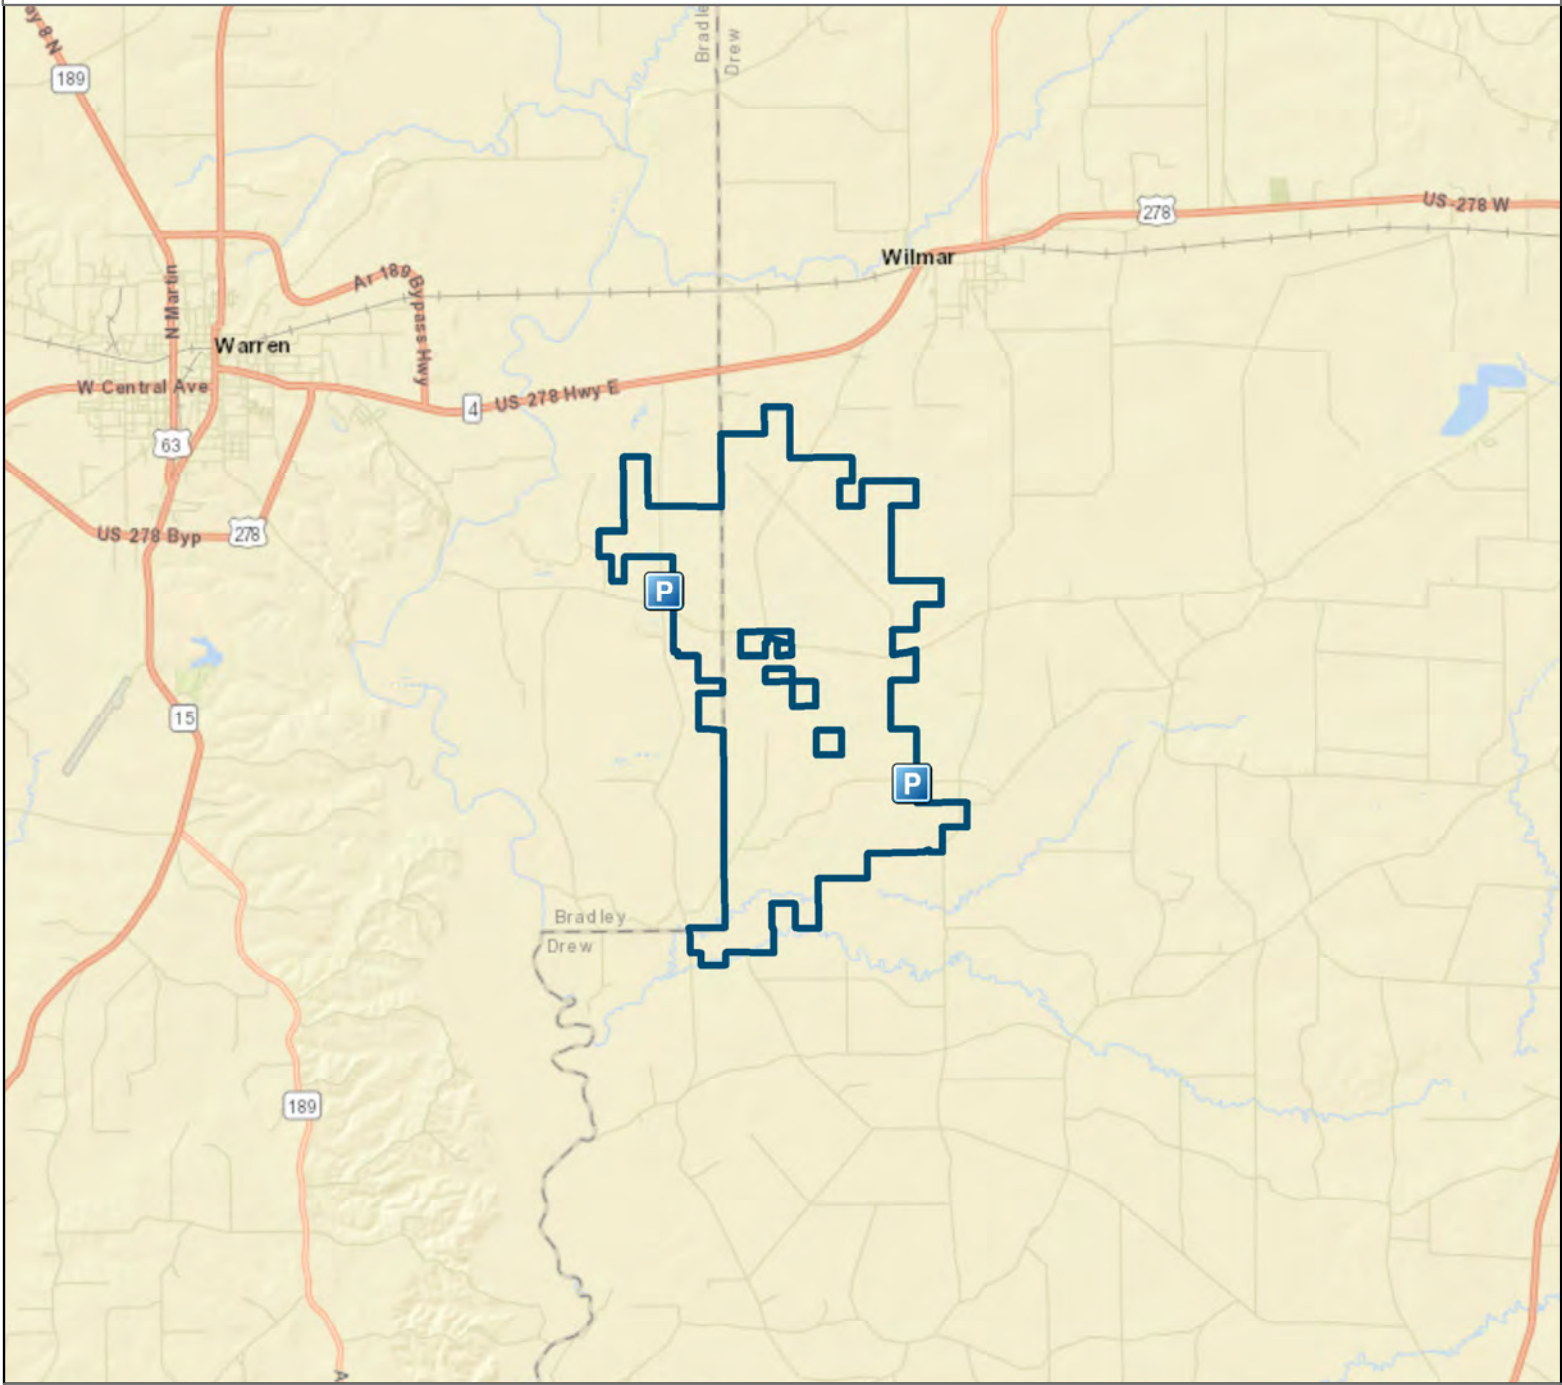

Arkansas Natural Heritage Commission
 System of Natural Areas
 Natural Area Boundaries
Warren Prairie Natural Area

Date: 2/18/2022

County: Bradley, Drew

Date Added: 1983

Acres: 6273.92

USGS Quadrangle: Wilmar South 7.5'

Directions: From Warren, take U.S. Highway 278 East approximately 4.5 miles, across the Saline River, to the junction of State Highway 172. Turn right (south) and proceed 2.0 miles to parking lot and sign on left (east).

Legend

- Parking
- Natural Area

Disclaimer: This map is for general reference purposes only and is not a legal document. User assumes all risks.