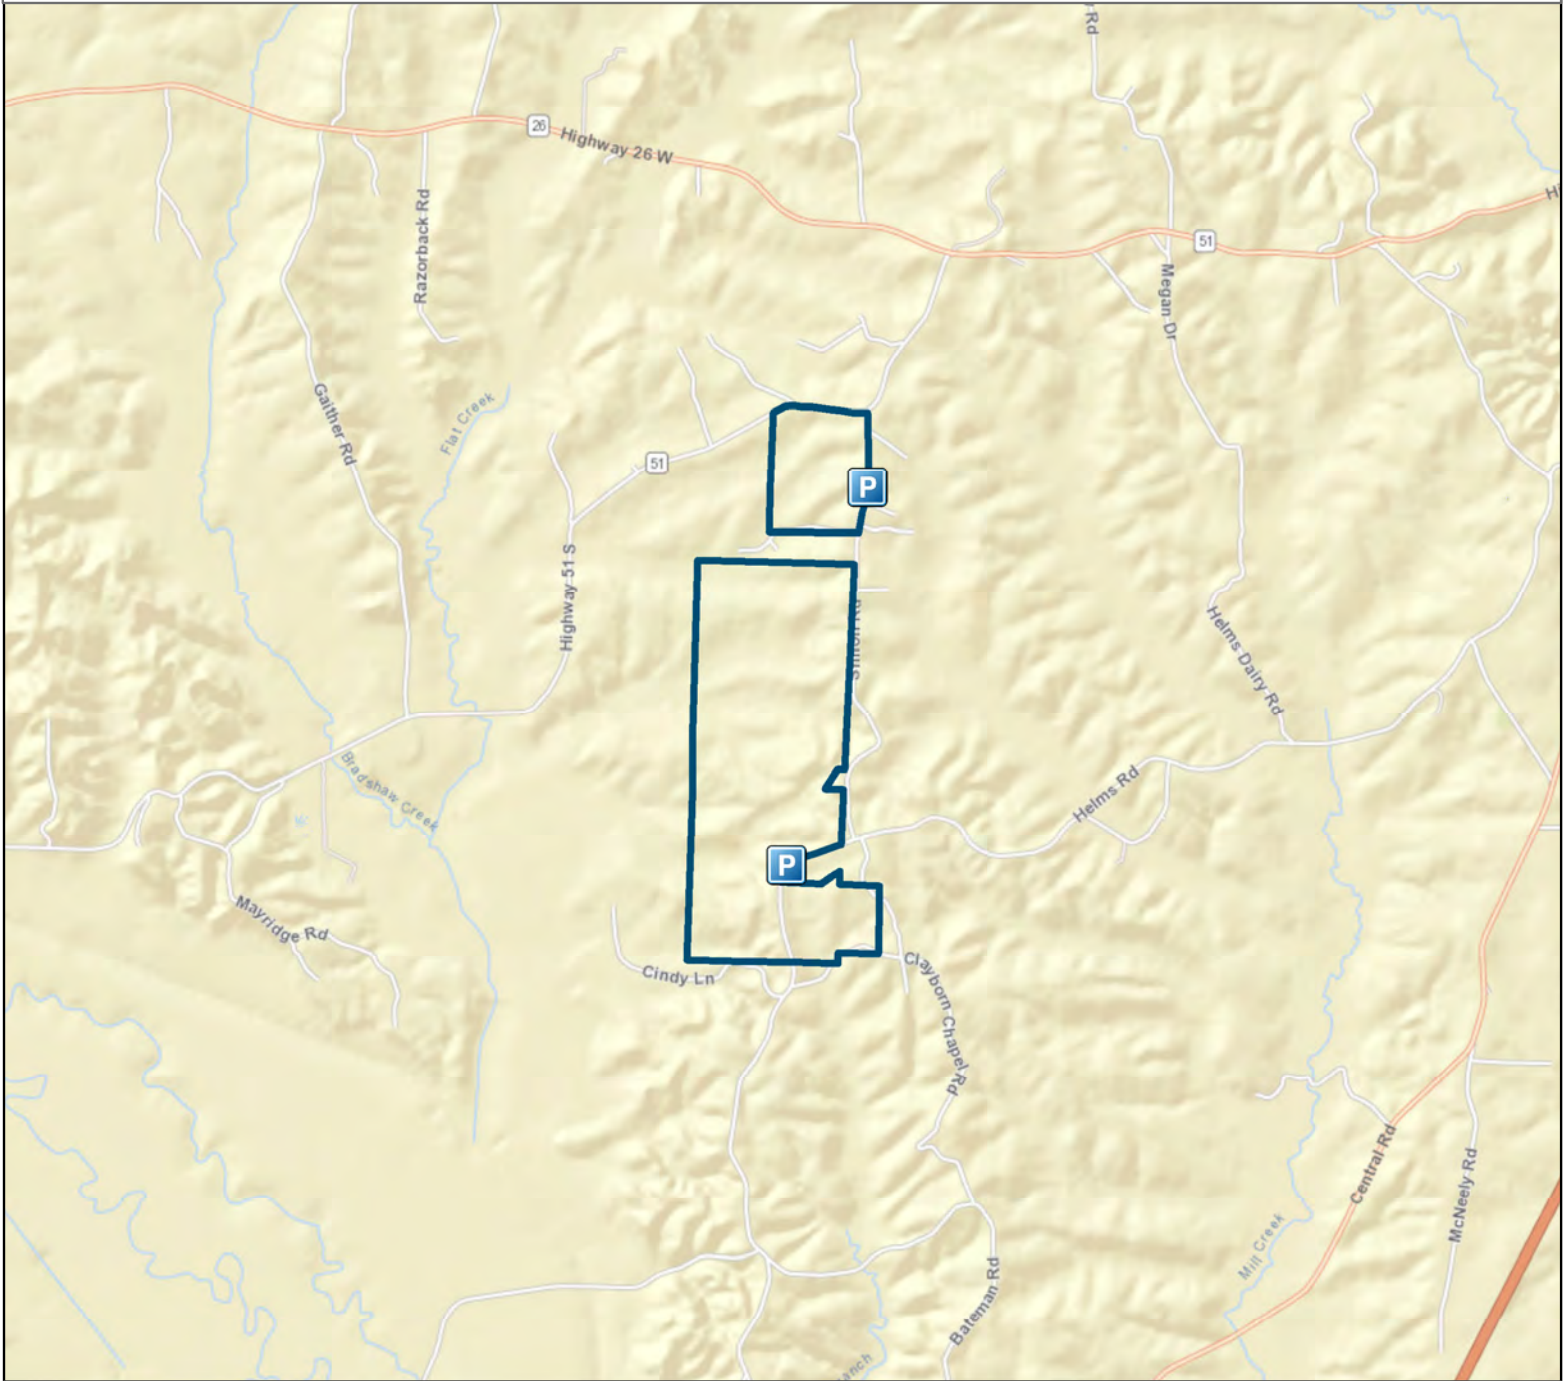

Arkansas Natural Heritage Commission
System of Natural Areas
Natural Area Boundaries

Date: 2/18/2022

Terre Noire Natural Area

County: Clark

Date Added: 1991

Acres: 493.04

USGS Quadrangle: Hollywood 7.5'

Directions: From Arkadelphia, travel west 4.8 miles on State Highway 26/51. At split, travel south on State Highway 51 for 0.5 mile to natural area on left (south) side of road.

Legend

Parking

Natural Area

Disclaimer: This map is for general reference purposes only and is not a legal document. User assumes all risks.