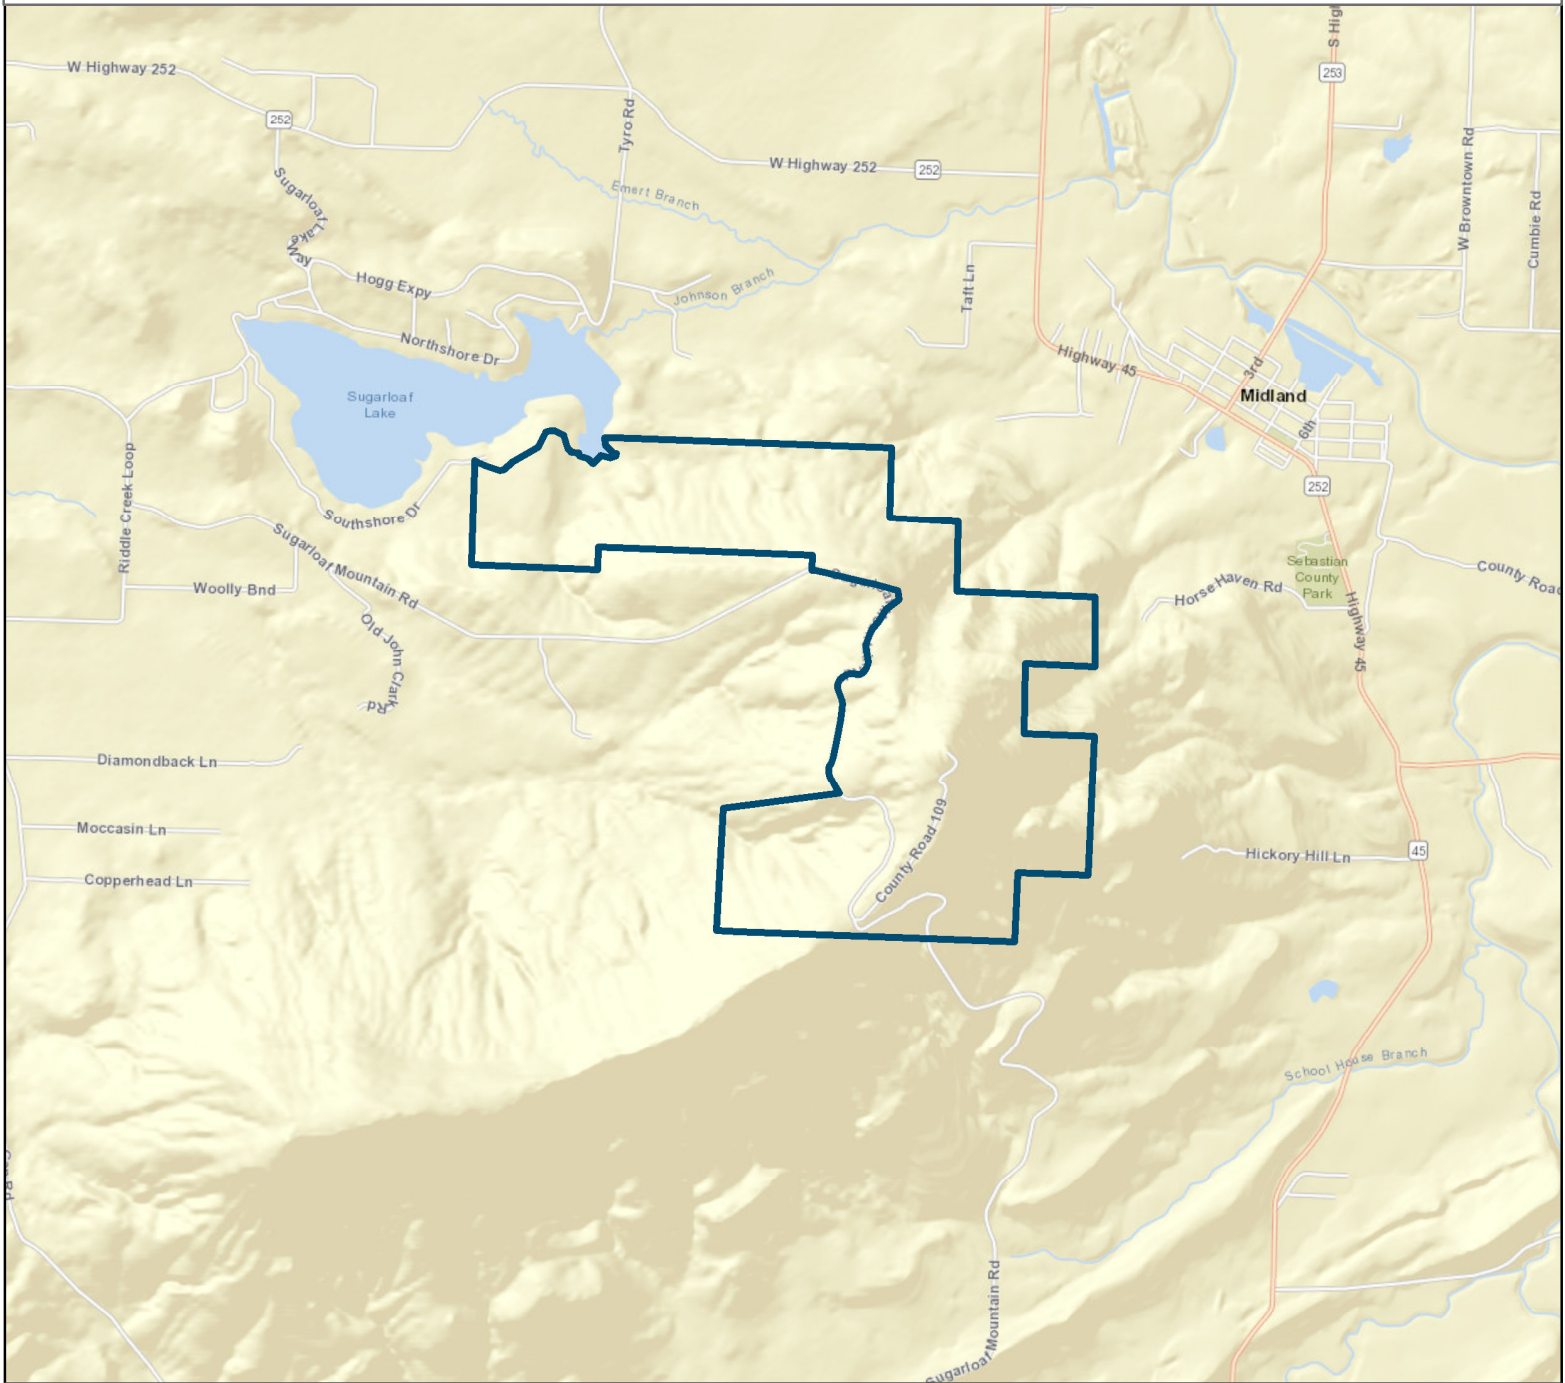

Arkansas Natural Heritage Commission
 System of Natural Areas
 Natural Area Boundaries
Sugarloaf Mountains-Midland Peak Natural Area

Date: 7/28/2022

County: Sebastian

Date Added: 2022

Acres: 1191.44

USGS Quadrangle: Hartford 7.5', Huntington 7.5'

Directions: From Hartford, Arkansas head north on Broadway Street for 0.8 miles. Broadway Street turns into Sugarloaf Mountain Road. Continue on Sugarloaf Mountain Road for 3.5 miles to its intersection with Forest Tower Way. Park on the side of the road in this area and use the intersection to turn around.

Legend

- Parking
- Natural Area

Disclaimer: This map is for general reference purposes only and is not a legal document. User assumes all risks.