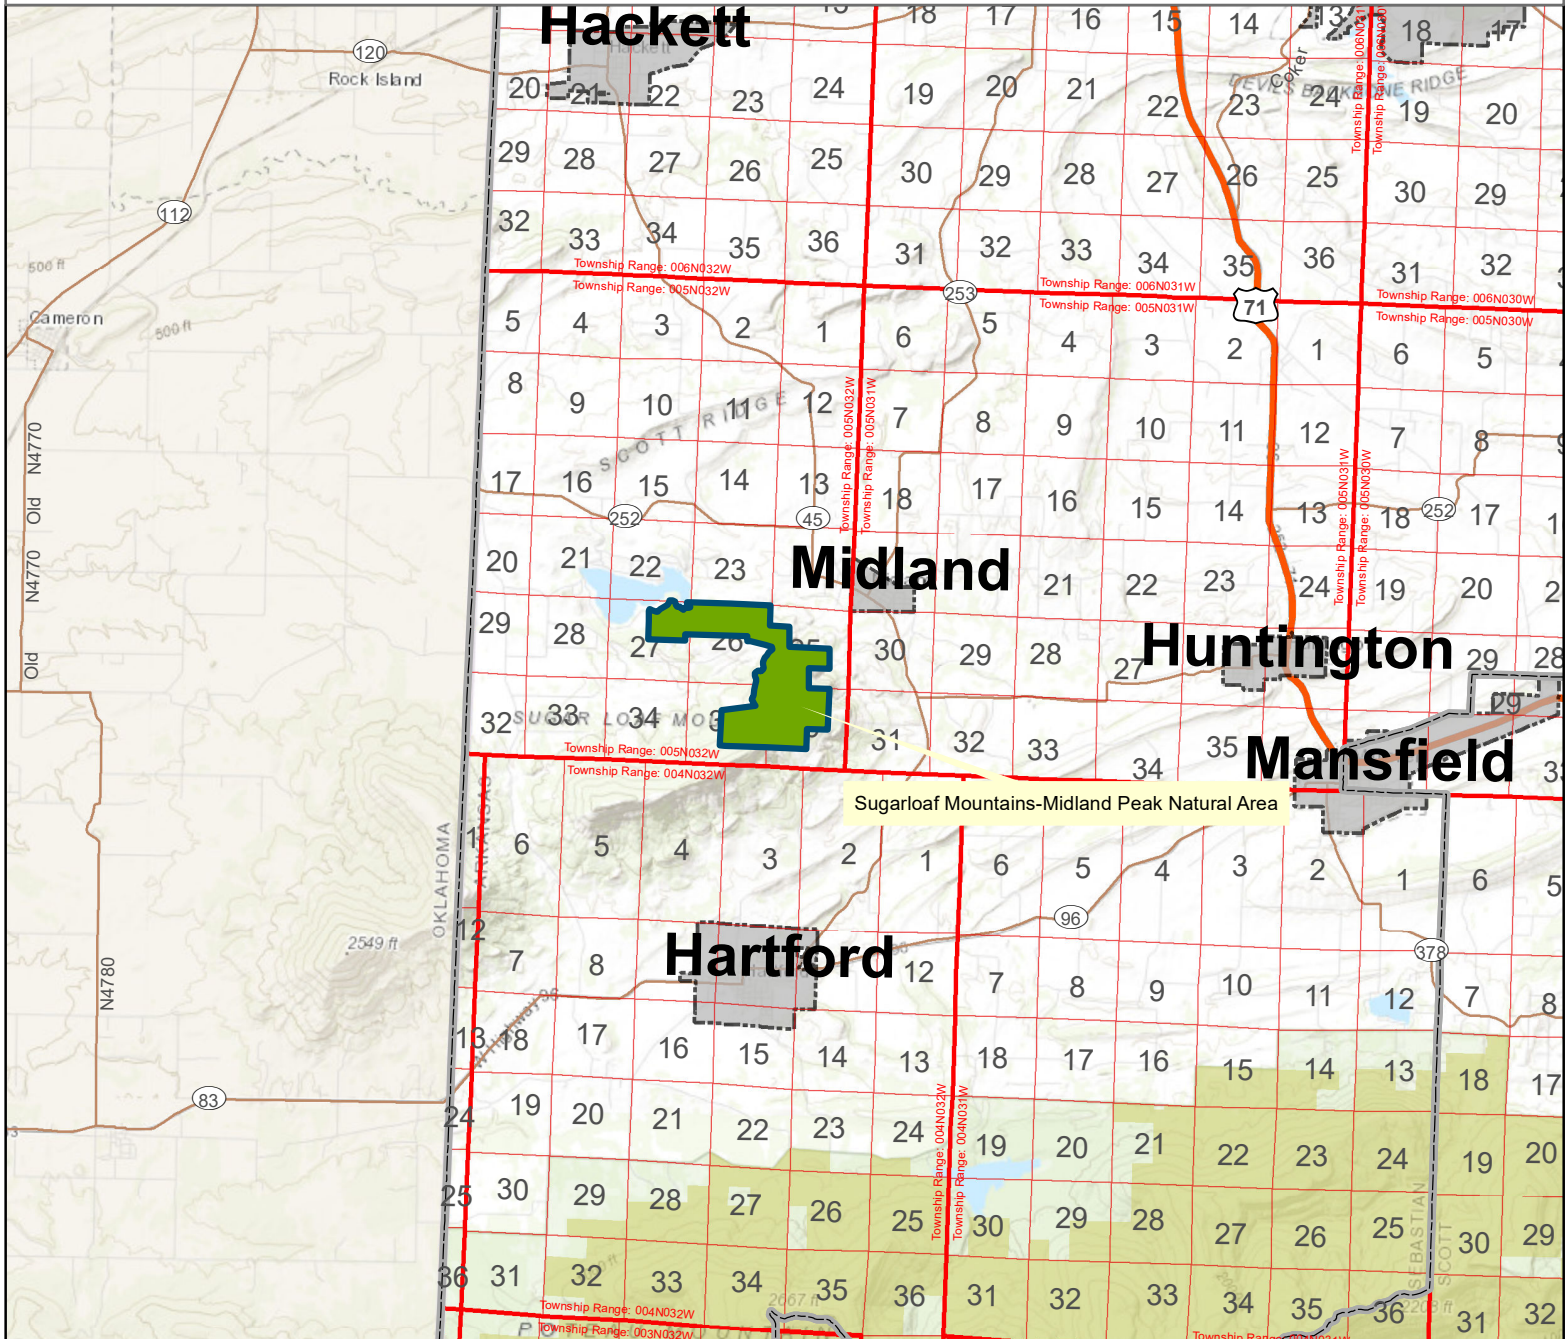

Sugarloaf Mountains-Midland Peak Natural Area

County: Sebastian

Date Added: 2022

Acres: 1191.44

Directions: From Hartford, Arkansas head north on Broadway Street for 0.8 miles. Broadway Street turns into Sugarloaf Mountain Road. Continue on Sugarloaf Mountain Road for 3.5 miles to its intersection with Forest Tower Way. Park on the side of the road in this area and use the intersection to turn around.