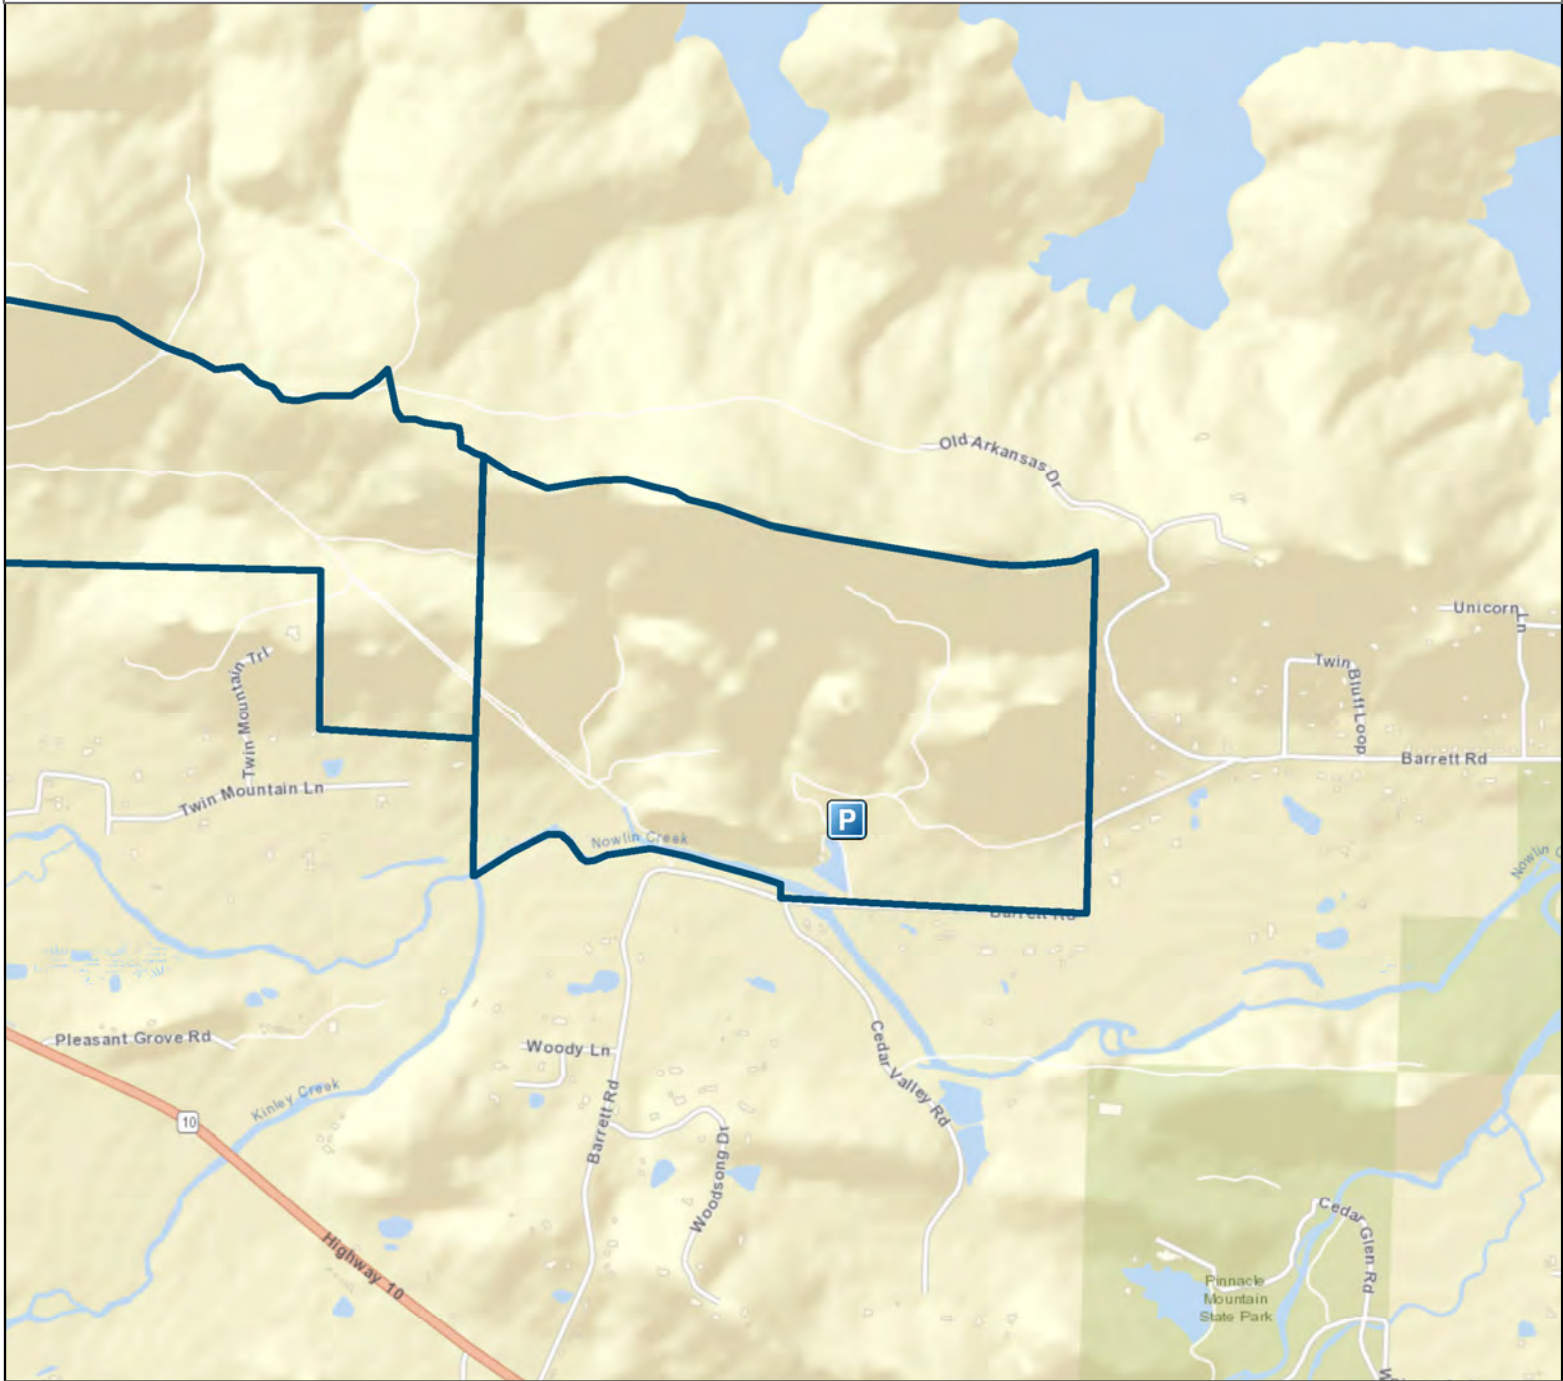

Arkansas Natural Heritage Commission  
 System of Natural Areas  
 Natural Area Boundaries  
**Rattlesnake Ridge Natural Area**

Date: 2/18/2022

County: Pulaski

Date Added: 2019

Acres: 296.59

USGS Quadrangle: Ferndale 7.5'

Directions: From Little Rock (junction of Interstate 430 and State Highway 10) head west on State Highway 10 for approximately 8.5 miles. Turn right onto Barrett Rd and travel 1.2 miles. The tract is on the left side of the road.

Legend

- Parking
- Natural Area

Disclaimer: This map is for general reference purposes only and is not a legal document. User assumes all risks.