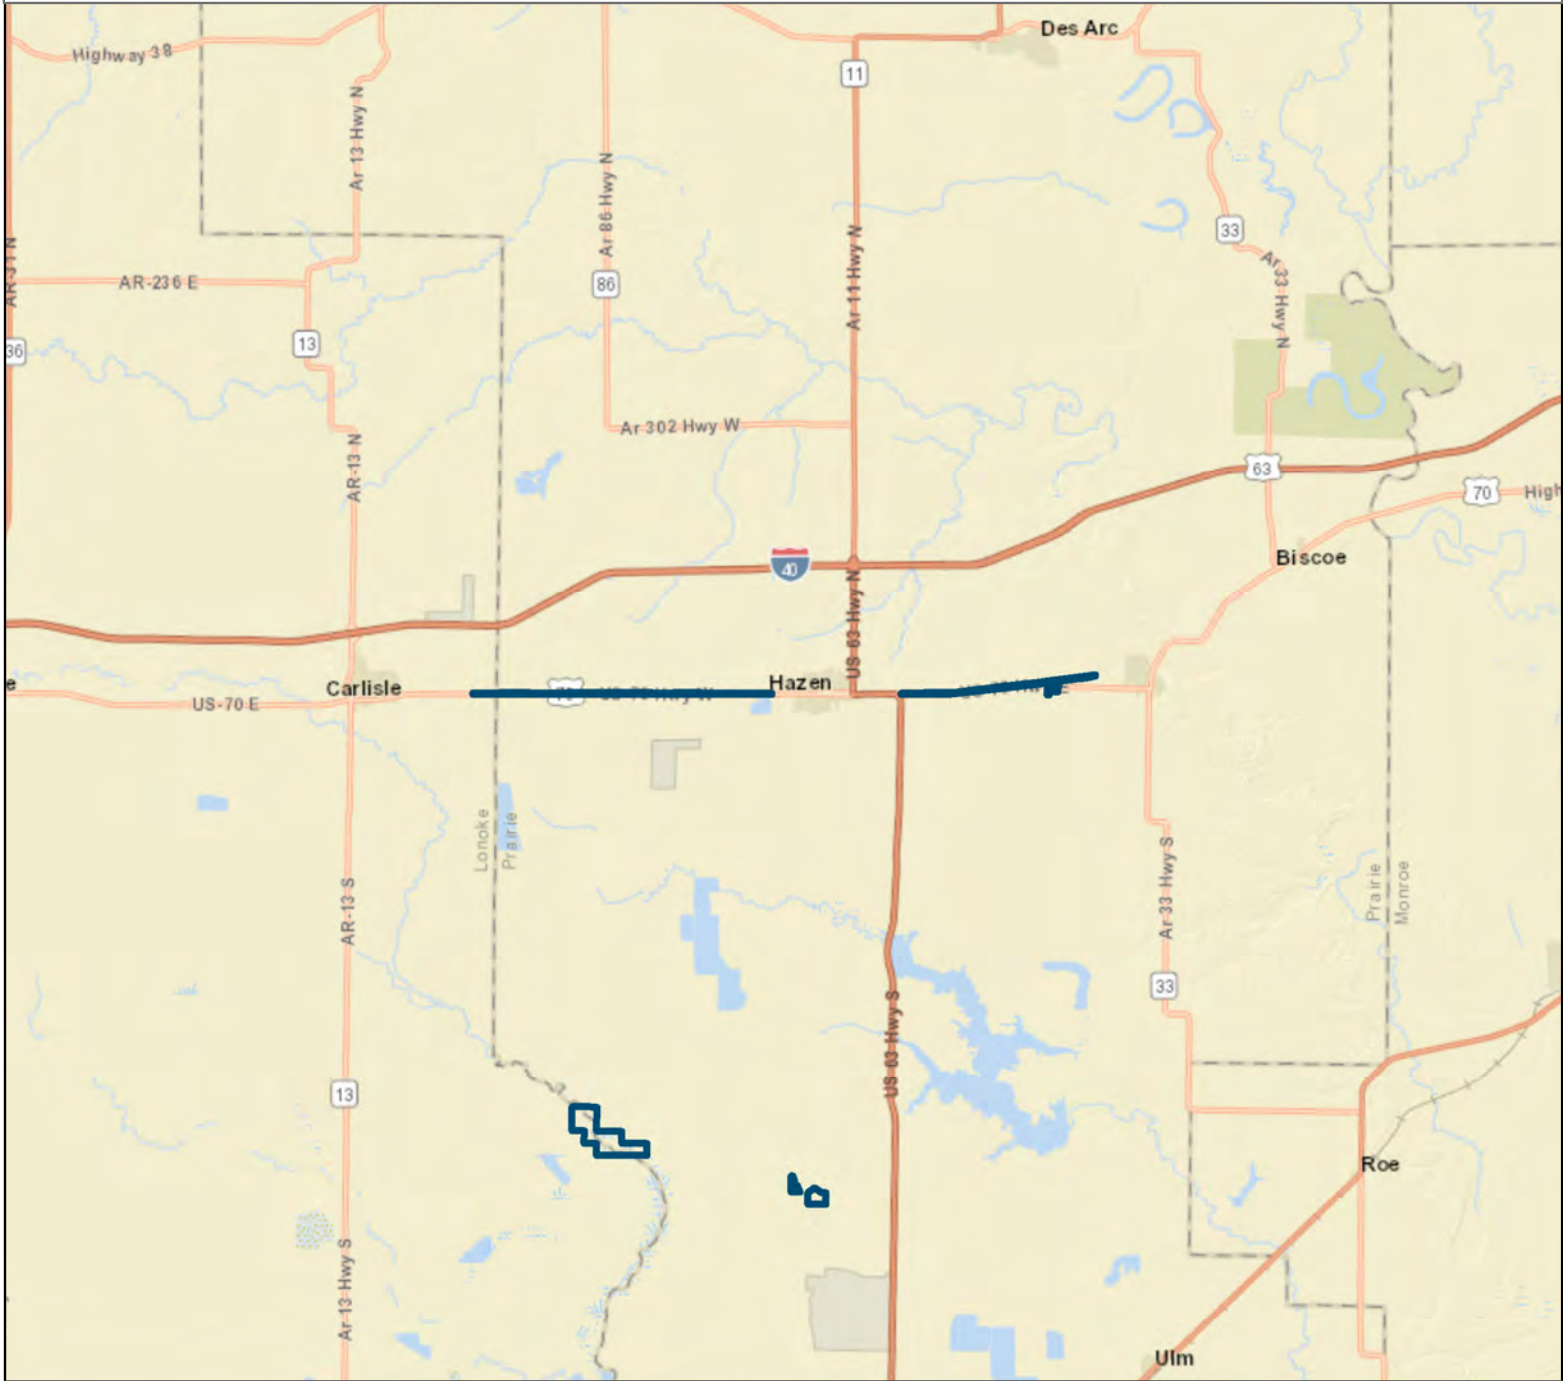

Arkansas Natural Heritage Commission
 System of Natural Areas
 Natural Area Boundaries
Railroad Prairie Natural Area

Date: 2/18/2022

County: Prairie, Lonoke

Date Added: 1987

Acres: 250.7

USGS Quadrangle: Carlisle 7.5', Hazen 7.5', DeValls Bluff 7.5'

Directions: From Interstate 40 take the Carlisle exit (State Highway 13) and travel to the intersection with U.S. Highway 70. Turn left (east) on U.S. Highway 70. The prairie lies along the north right-of-way of Highway 70 beginning just east of Carlisle and extending to DeValls Bluff.

Legend

- Parking
- Natural Area

Disclaimer: This map is for general reference purposes only and is not a legal document. User assumes all risks.