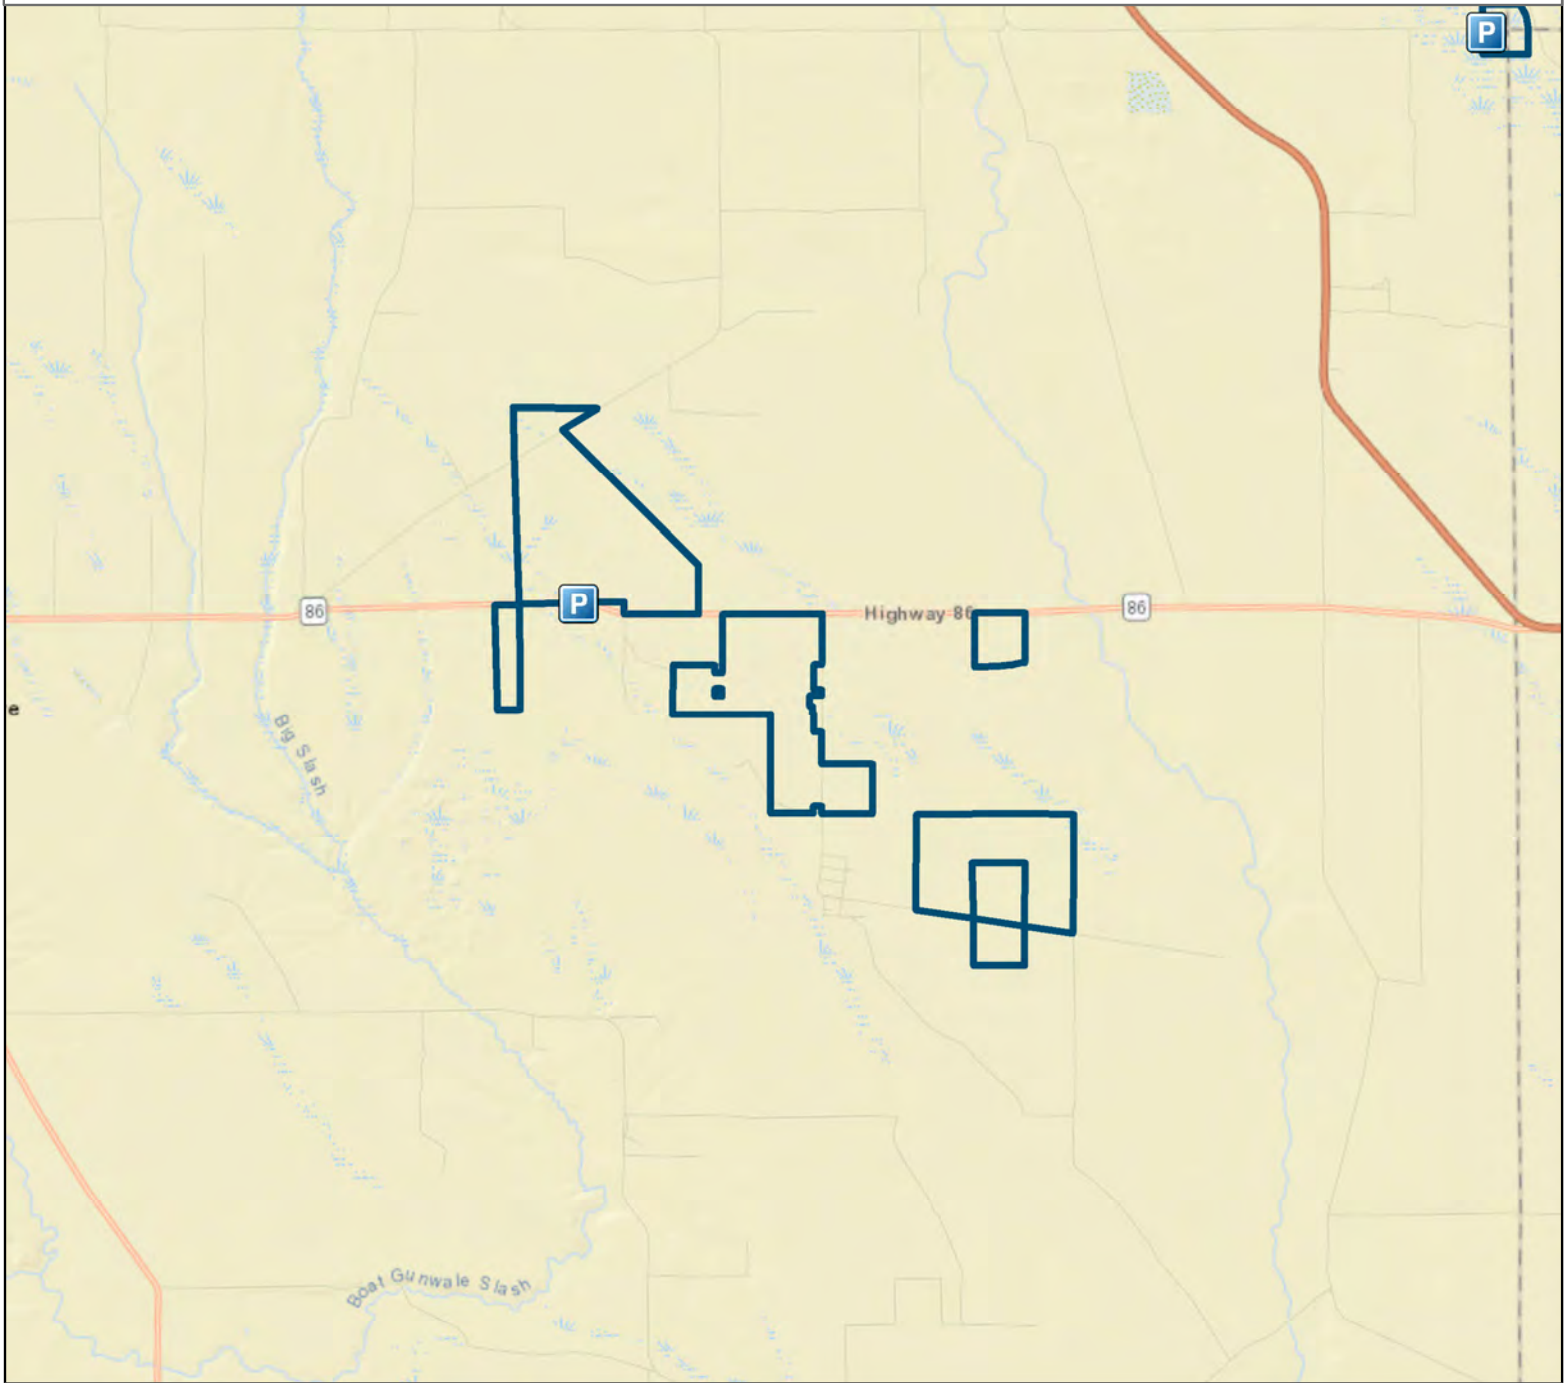

Arkansas Natural Heritage Commission
 System of Natural Areas
 Natural Area Boundaries
Pine City Natural Area

Date: 2/18/2022

County: Monroe

Date Added: 1988

Acres: 1043.21

USGS Quadrangle: Pine City 7.5', Holly Grove 7.5'

Directions: From Clarendon, take U.S. Highway 79 east (about 5 miles) to State Highway 17. Travel south on State Highway 17 (approximately 6 miles) to State Highway 86. Go east on State Highway 86 for 3 miles.

Legend

Parking

Natural Area

Disclaimer: This map is for general reference purposes only and is not a legal document. User assumes all risks.