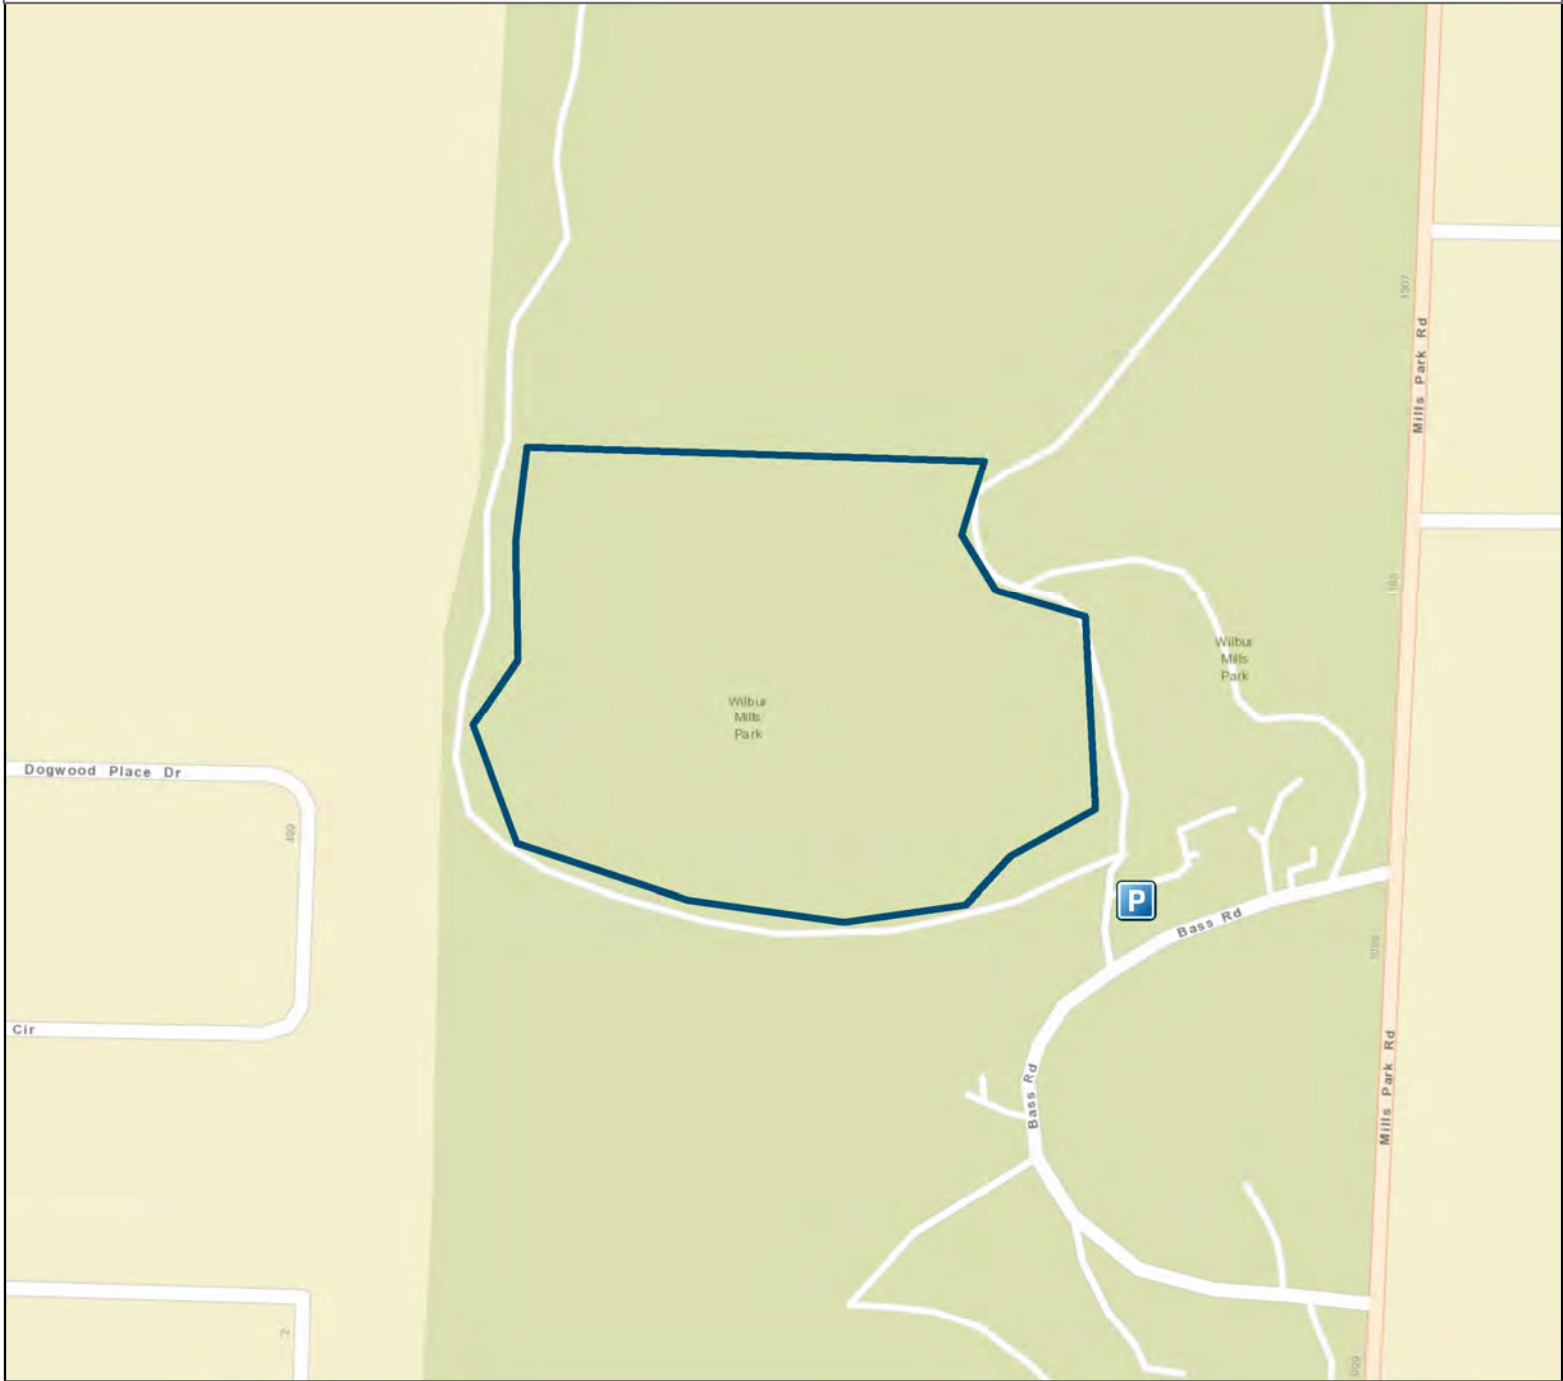

Arkansas Natural Heritage Commission
 System of Natural Areas
 Natural Area Boundaries
Mills Park Natural Area

Date: 2/18/2022

County: Saline

Date Added: 1990

Acres: 10.4763

USGS Quadrangle: Bryant 7.5'

Directions: Travel southeast on State Highway 183 through Bryant to Mills Park Road. Travel east and then north on Mills Park Road. Turn left at the second Warren Bass Circle entrance to the city park. The natural area lies within the city park in the northwest corner.

Legend

- Parking
- Natural Area

Disclaimer: This map is for general reference purposes only and is not a legal document. User assumes all risks.