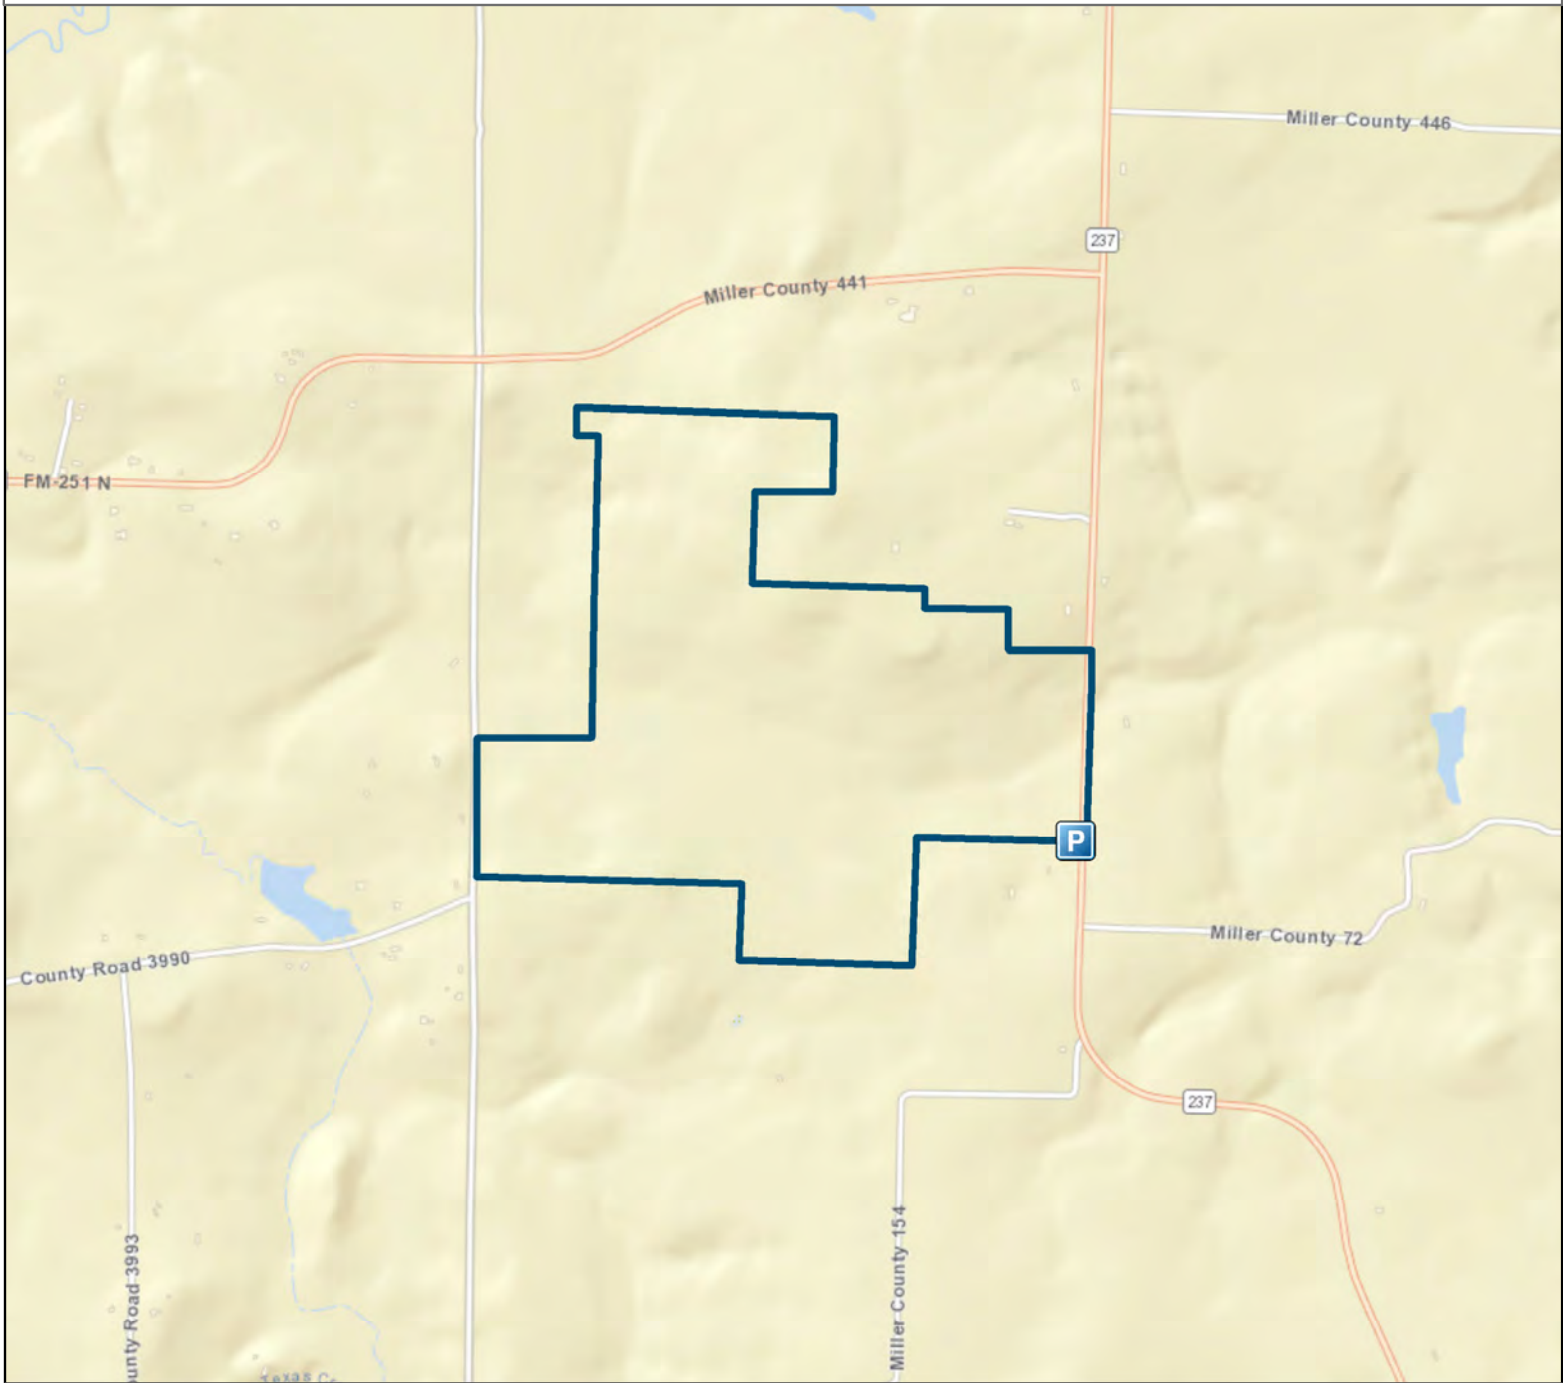

Arkansas Natural Heritage Commission
 System of Natural Areas
 Natural Area Boundaries
Miller County Sandhills Natural Area

Date: 2/18/2022

County: Miller

Date Added: 1992

Acres: 274.3104

USGS Quadrangle: Bloomburg 7.5'

Directions: From Texarkana travel south on U.S. Highway 71 to State Highway 237. Travel south about 13.6 miles. The natural area is on the west side of State Highway 237. A primitive parking area is located about 0.8 mile south of the junction with State Highway 134 (County Road 434) on the west side of the road.

Legend

- Parking
- Natural Area

Disclaimer: This map is for general reference purposes only and is not a legal document. User assumes all risks.