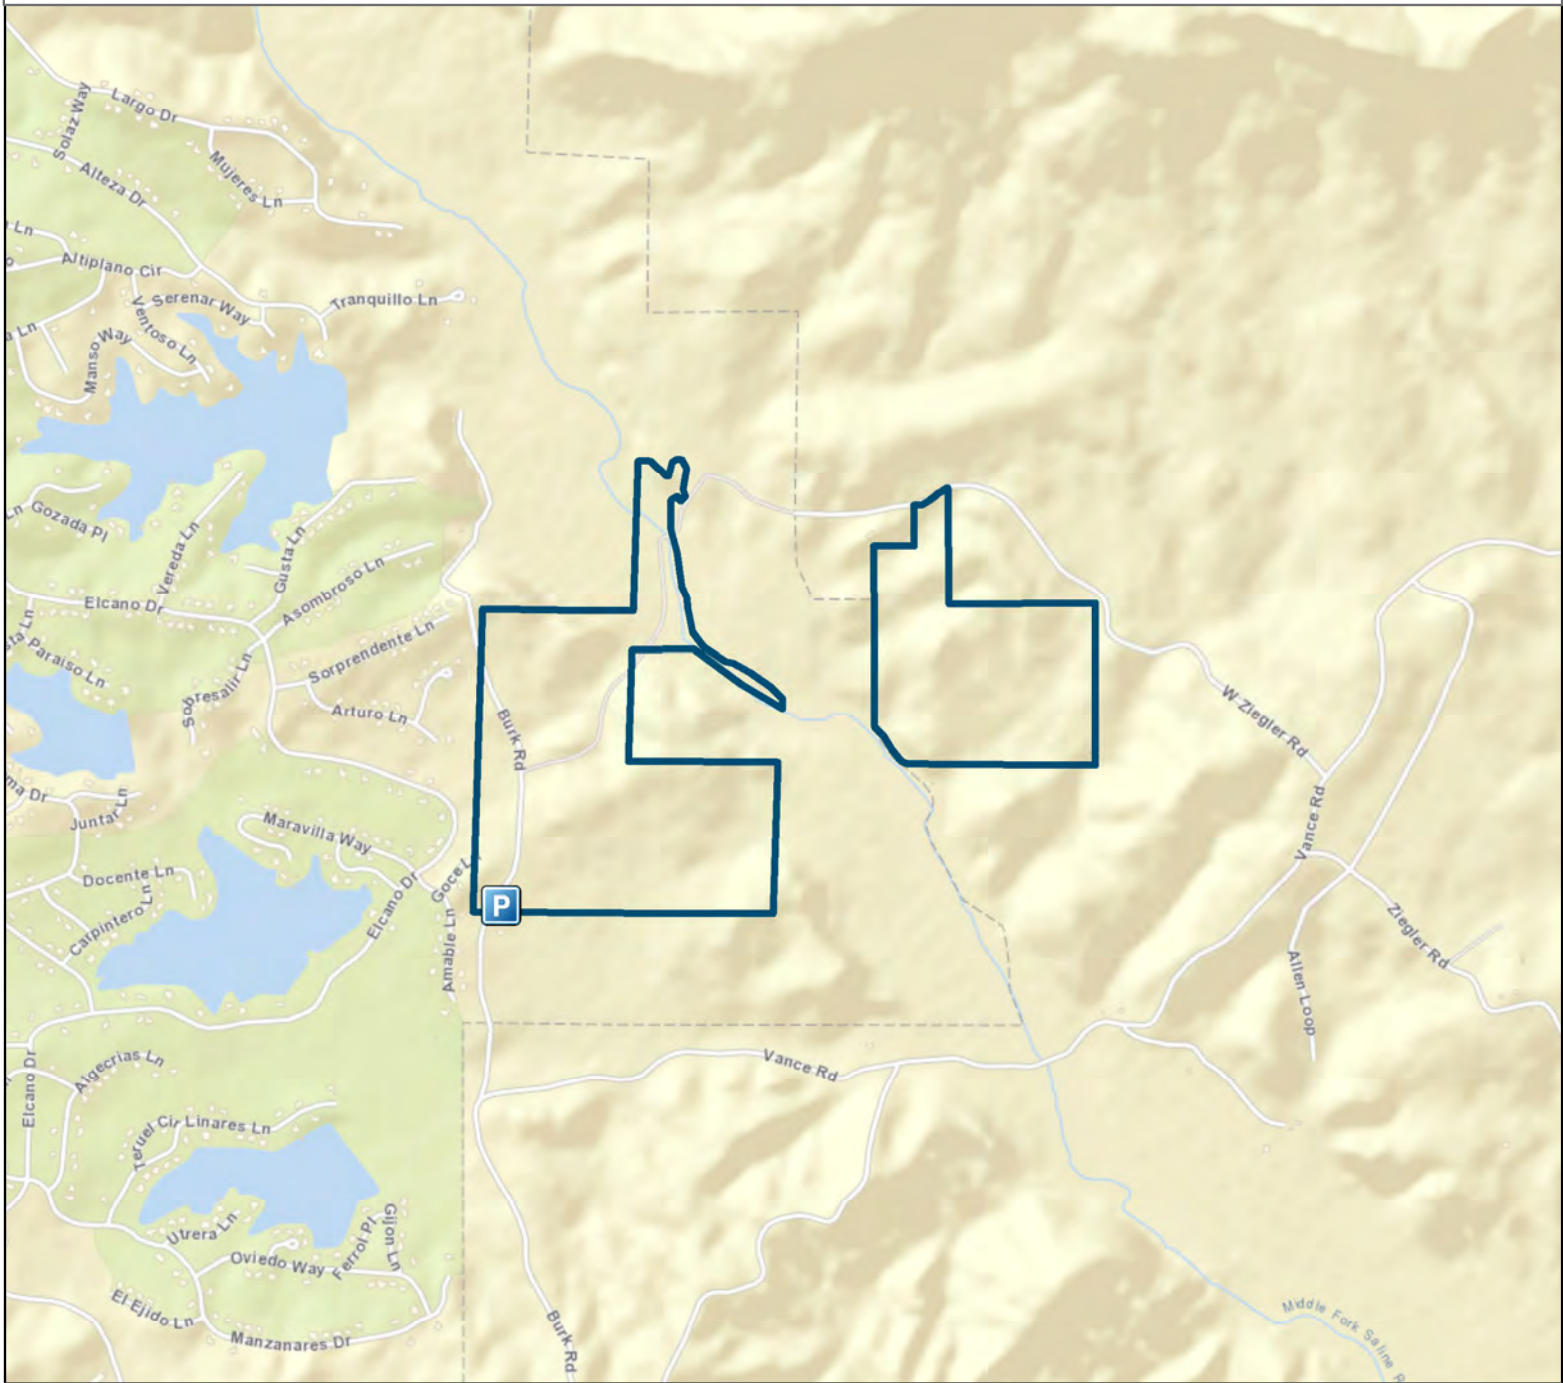

Middle Fork Barrens Natural Area

County: Saline

Date Added: 2004

Acres: 205.98

USGS Quadrangle: Lonsdale NE 7.5'

Directions: From the junction of State Highway 5 and State Highway 9 at Crows, travel approximately 4.6 miles west, through Owensville to Burk Road, and turn right. Then travel approximately 1.5 miles. The majority of the area is located on the east side of the road.

Legend

Parking

Natural Area