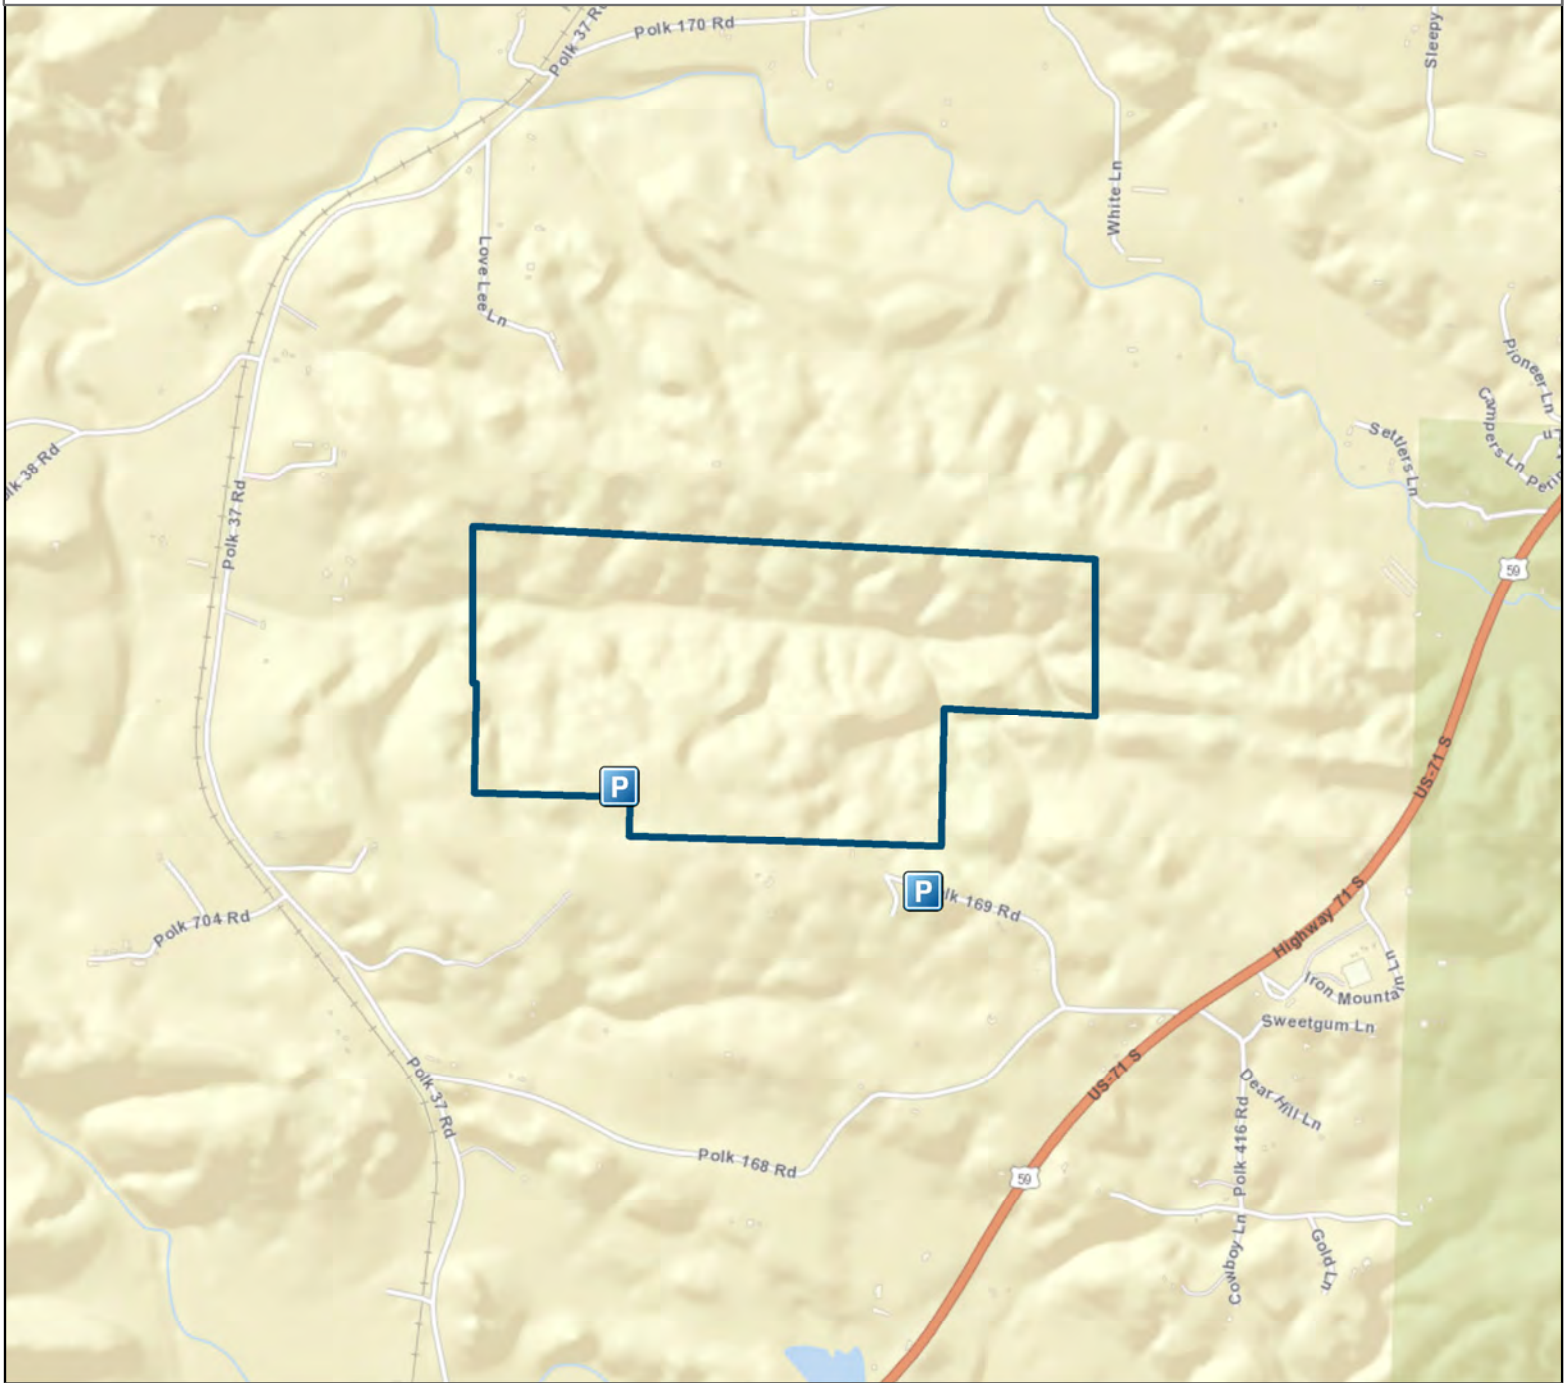

Arkansas Natural Heritage Commission
 System of Natural Areas
 Natural Area Boundaries
 Iron Mountain Natural Area

Date: 2/18/2022

County: Polk

Date Added: 1979

Acres: 260.51

USGS Quadrangle: Potter 7.5'

Directions: From Mena, travel approximately 7.1 miles southwest on U.S. Highway 71 through and beyond Potter Junction. Turn right on County Road 168 and travel 0.2 mile to fork. Turn right on County Road 169 and travel 0.3 mile to parking area on right. For additional parking, continue 0.1 mile on County Road 169, continue traveling west on a two track for 0.2 mile (keeping to the right as road splits) to the overflow parking area.

Legend

- Parking
- Natural Area

Disclaimer: This map is for general reference purposes only and is not a legal document. User assumes all risks.