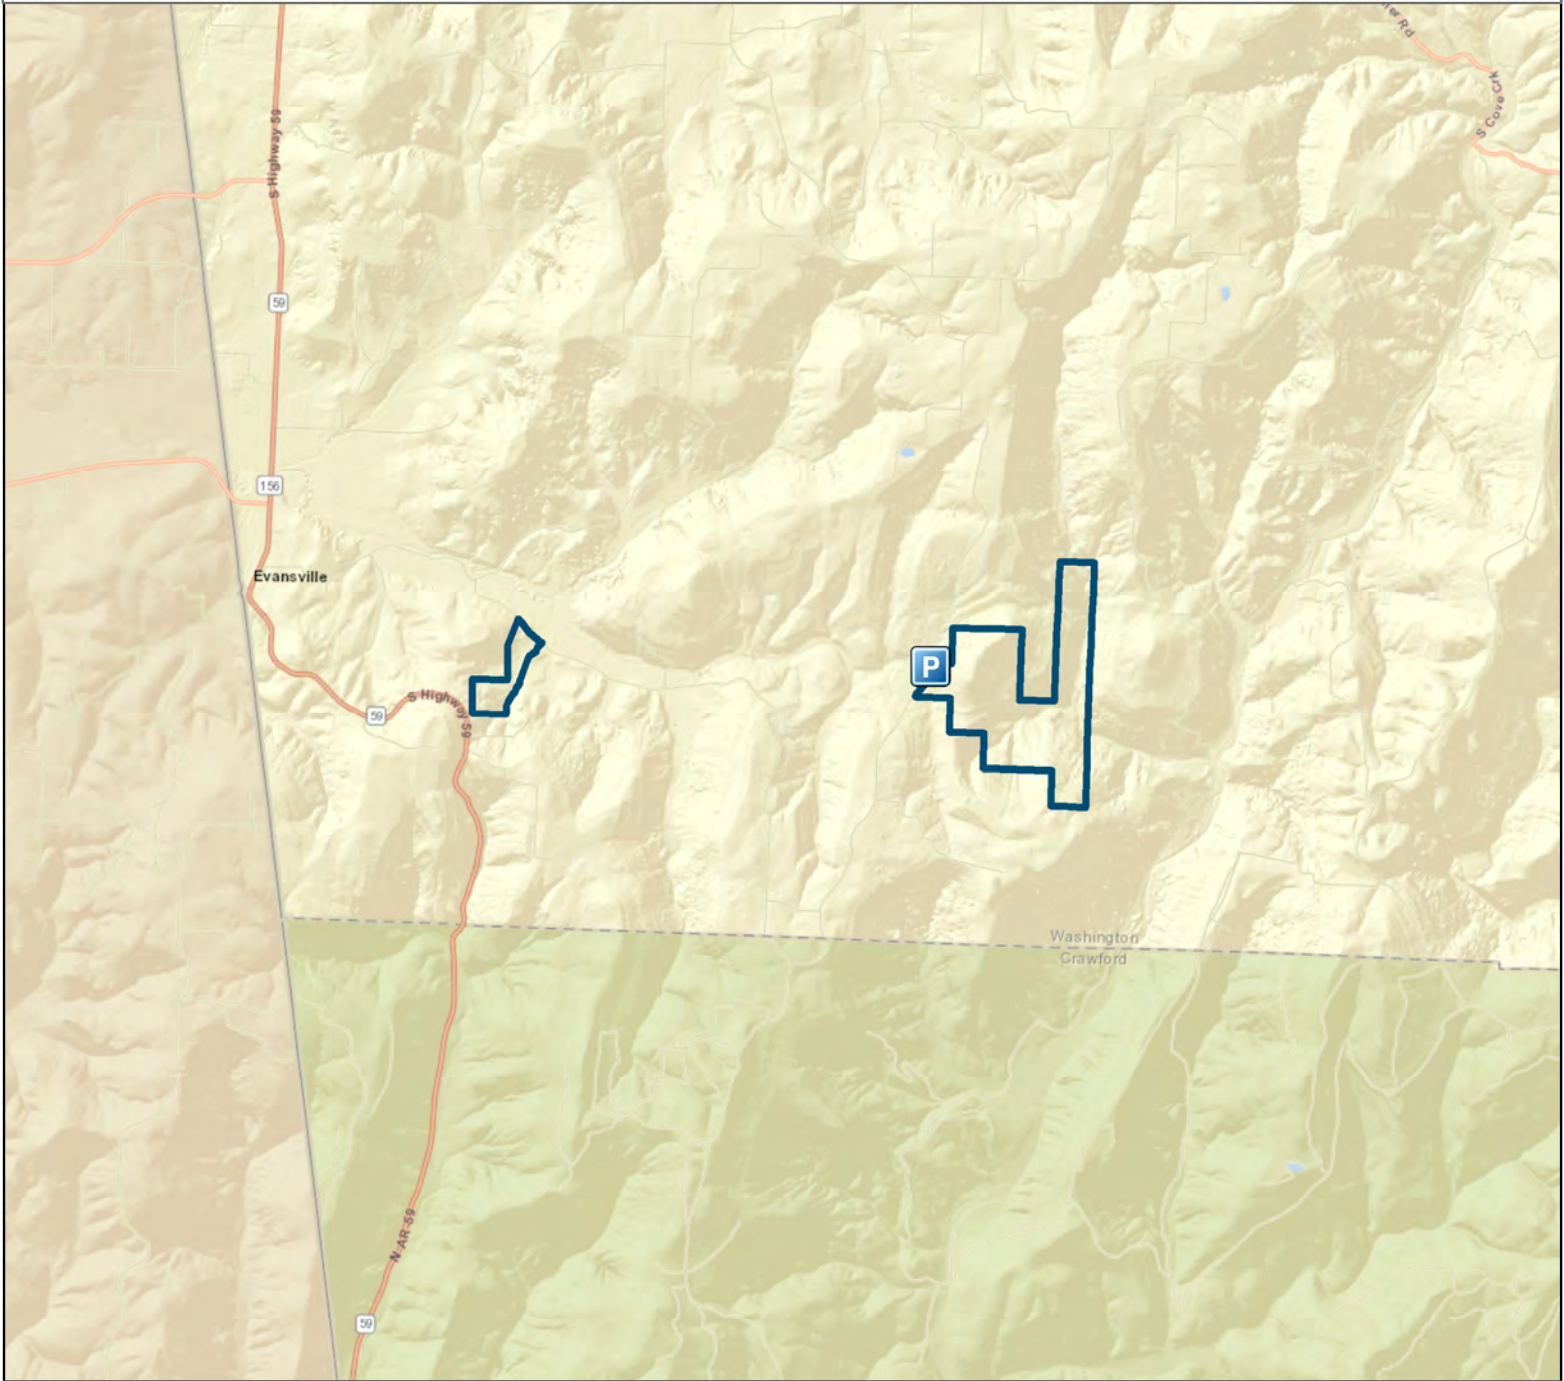

Arkansas Natural Heritage Commission  
 System of Natural Areas  
 Natural Area Boundaries  
**Garrett Hollow Natural Area**

Date: 2/18/2022

County: Washington

Date Added: 2004

Acres: 747.008

USGS Quadrangle: Evansville 7.5'

Directions: From Van Buren take State Highway 59 for 16 miles to Natural Dam. Turn right on Liberty Hill Road. Go 8.3 miles until the road forks. Take the road to the right (Antioch Road) to the natural area entrance sign.

Legend

Parking

Natural Area

Disclaimer: This map is for general reference purposes only and is not a legal document. User assumes all risks.