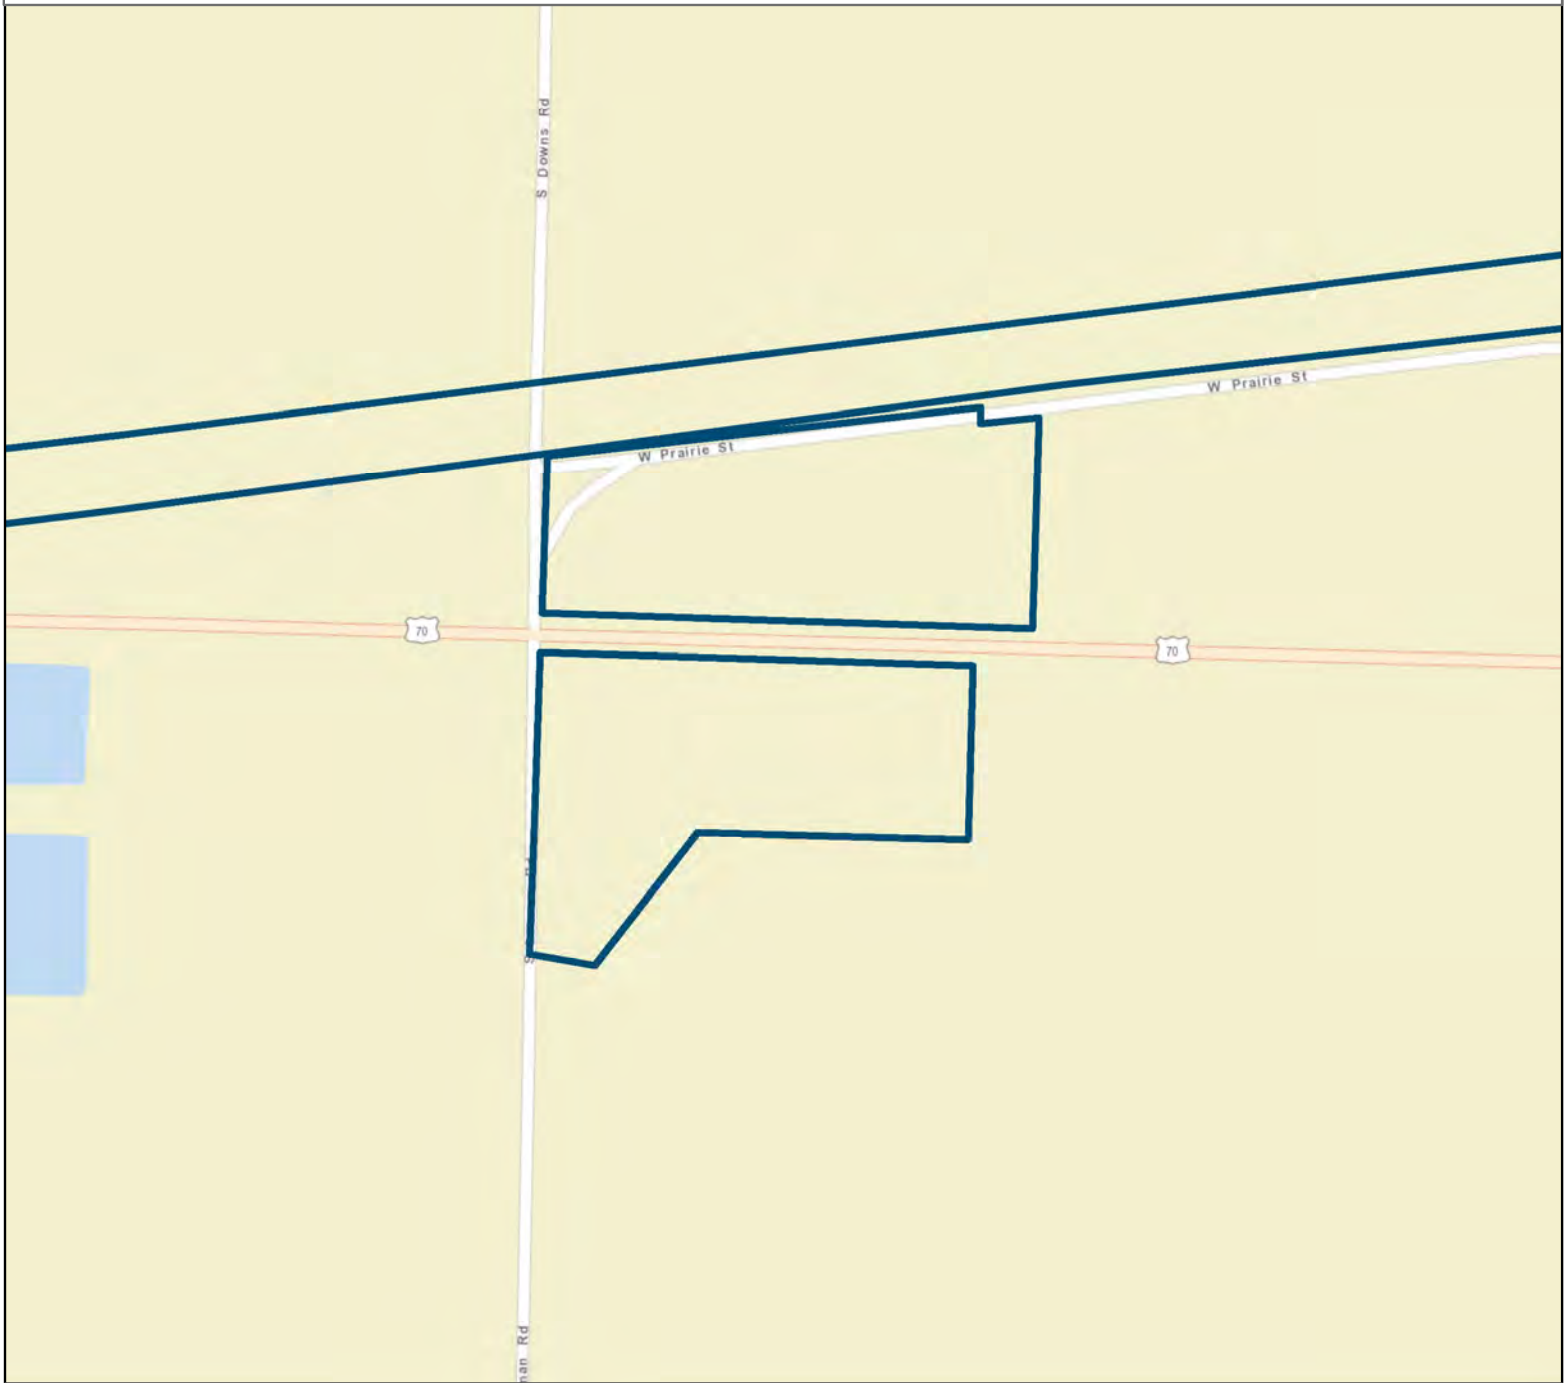

Arkansas Natural Heritage Commission
 System of Natural Areas
 Natural Area Boundaries
Downs Prairie Natural Area

Date: 2/18/2022

County: Prairie

Date Added: 2000

Acres: 28.19

USGS Quadrangle: DeValls Bluff 7.5'

Directions: From DeValls Bluff travel approximately 1.5 miles west on U.S. Highway 70.

Legend

Parking

Natural Area

Disclaimer: This map is for general reference purposes only and is not a legal document. User assumes all risks.