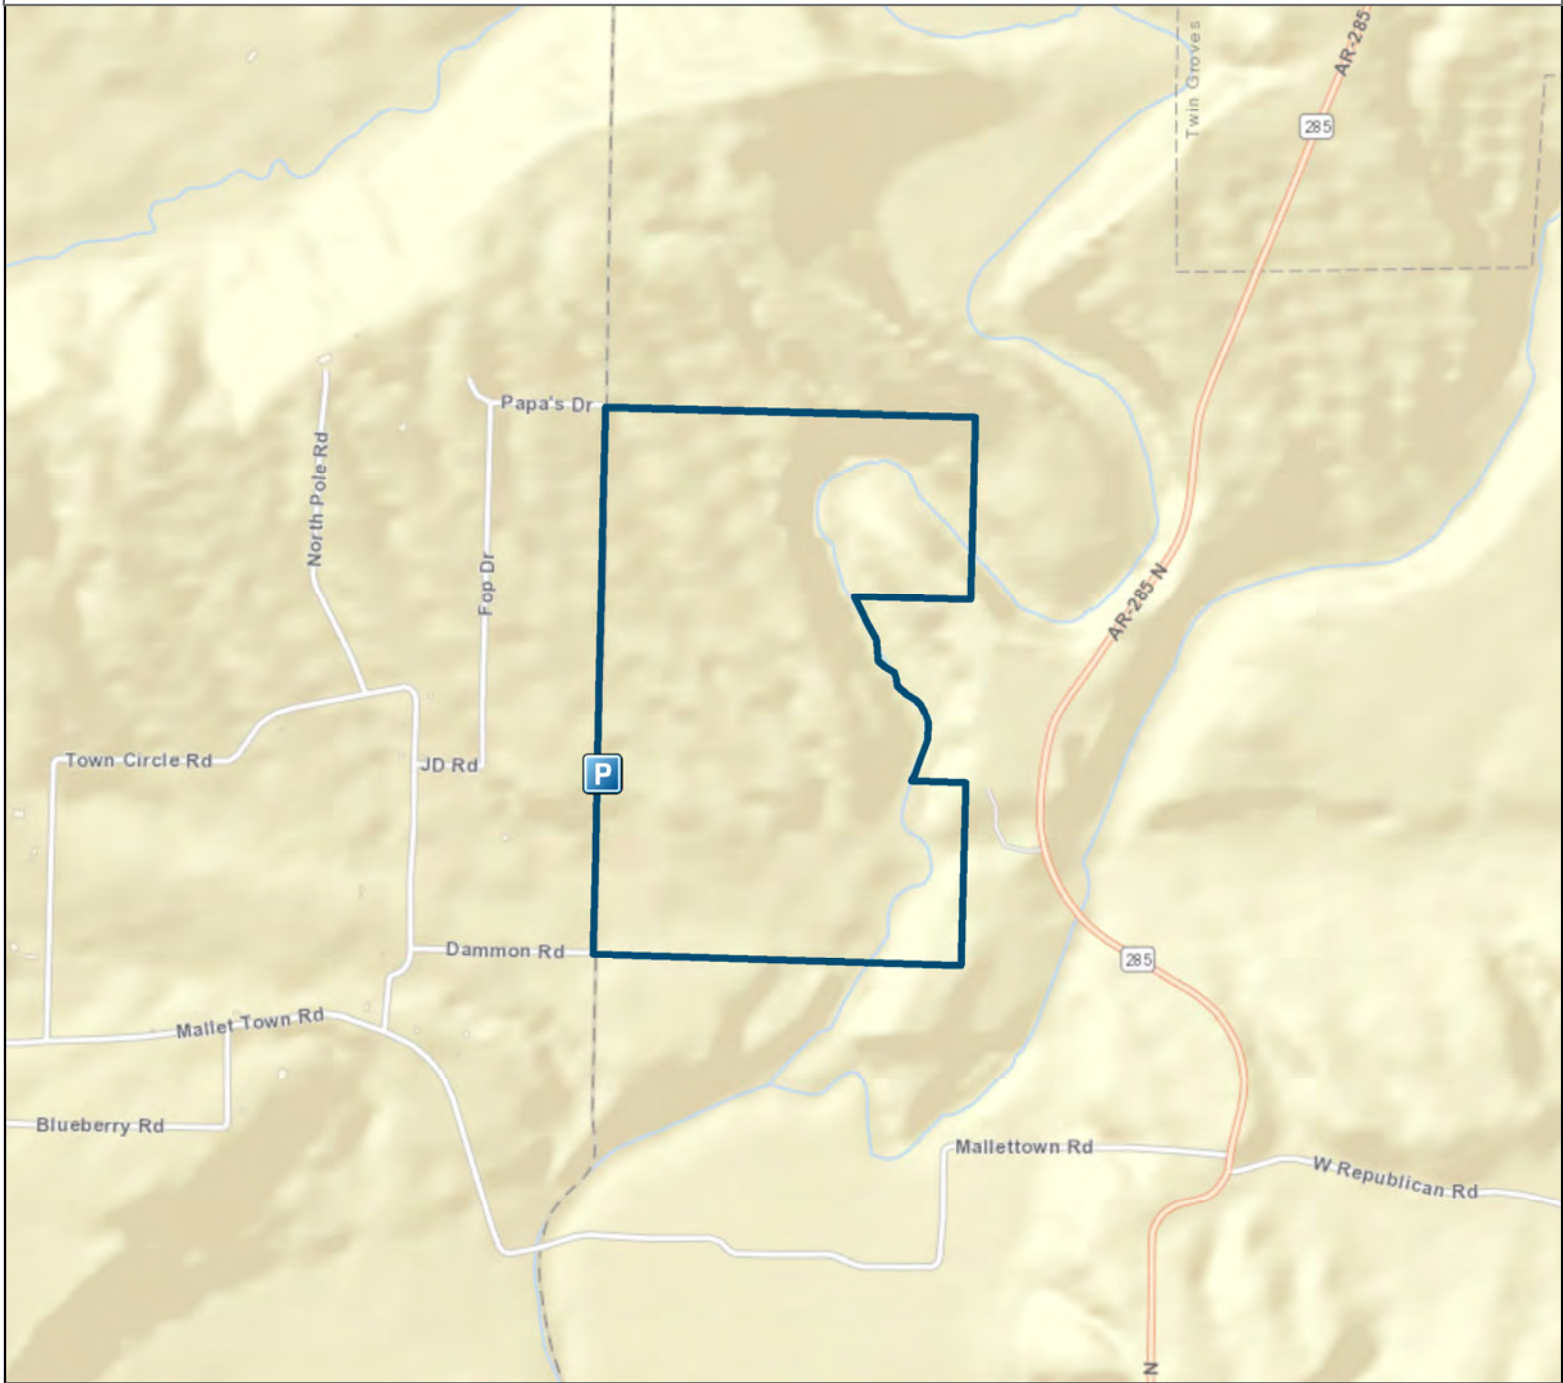

Arkansas Natural Heritage Commission
 System of Natural Areas
 Natural Area Boundaries
Cove Creek Natural Area

Date: 2/18/2022

County: Faulkner

Date Added: 1976

Acres: 228

USGS Quadrangle: Damascus 7.5'

Directions: From the junction of State Highway 25 and State Highway 285 in Wooster, travel north on State Highway 285 approximately 6.2 miles to intersection with Mallet Town Road. Turn left (west) onto Mallet Town Road and travel approximately 1.5 miles. Turn right (north) onto Town Circle Road. Go approximately 0.3 mile to JD Road and turn right (east). Follow road straight to parking area at end of road.

Legend

- Parking
- Natural Area

Disclaimer: This map is for general reference purposes only and is not a legal document. User assumes all risks.