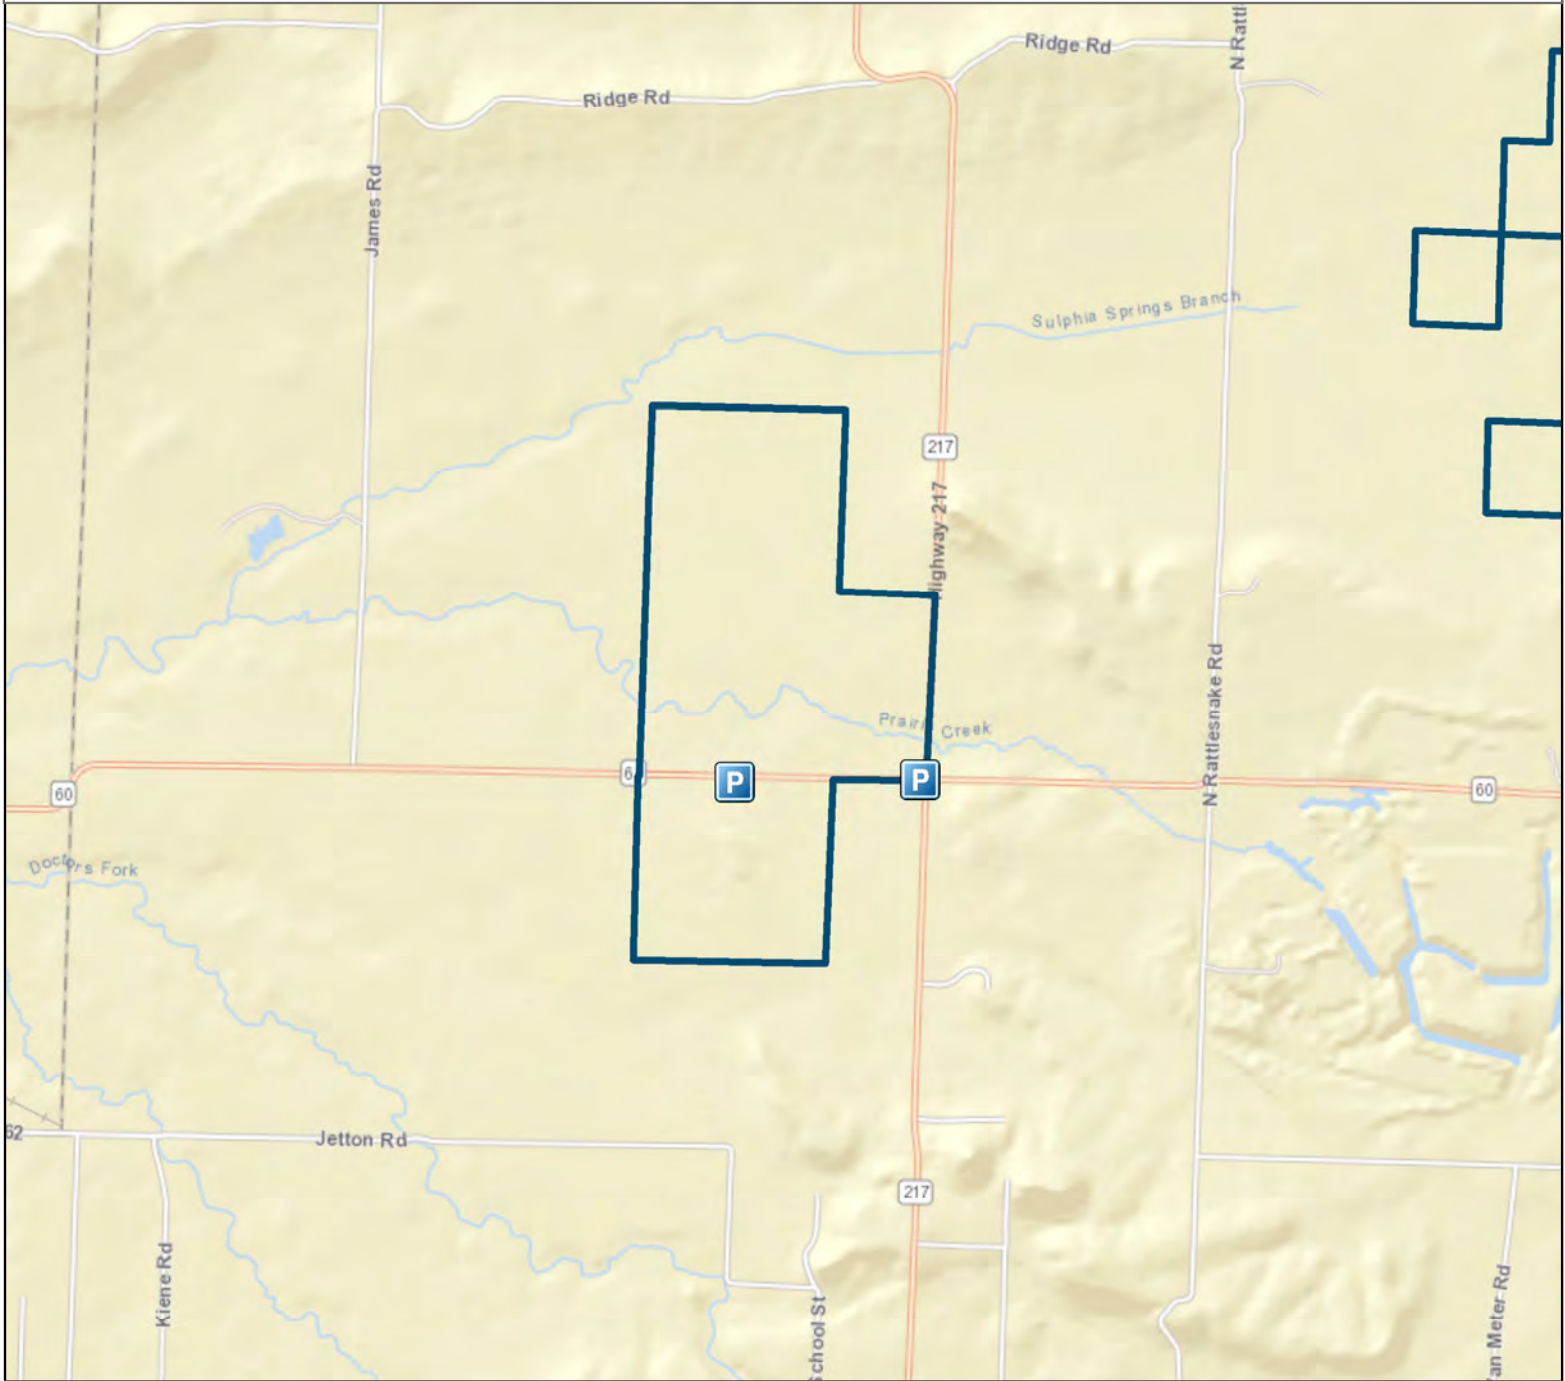

Arkansas Natural Heritage Commission
 System of Natural Areas
 Natural Area Boundaries
Cherokee Prairie Natural Area

Date: 2/18/2022

County: Franklin

Date Added: 1983

Acres: 584.436

USGS Quadrangle: Charleston 7.5'

Directions: The natural area is located approximately 2 miles north of Charleston, at the intersection of State Highways 60 and 217.

Legend

- Parking
- Natural Area

Disclaimer: This map is for general reference purposes only and is not a legal document. User assumes all risks.