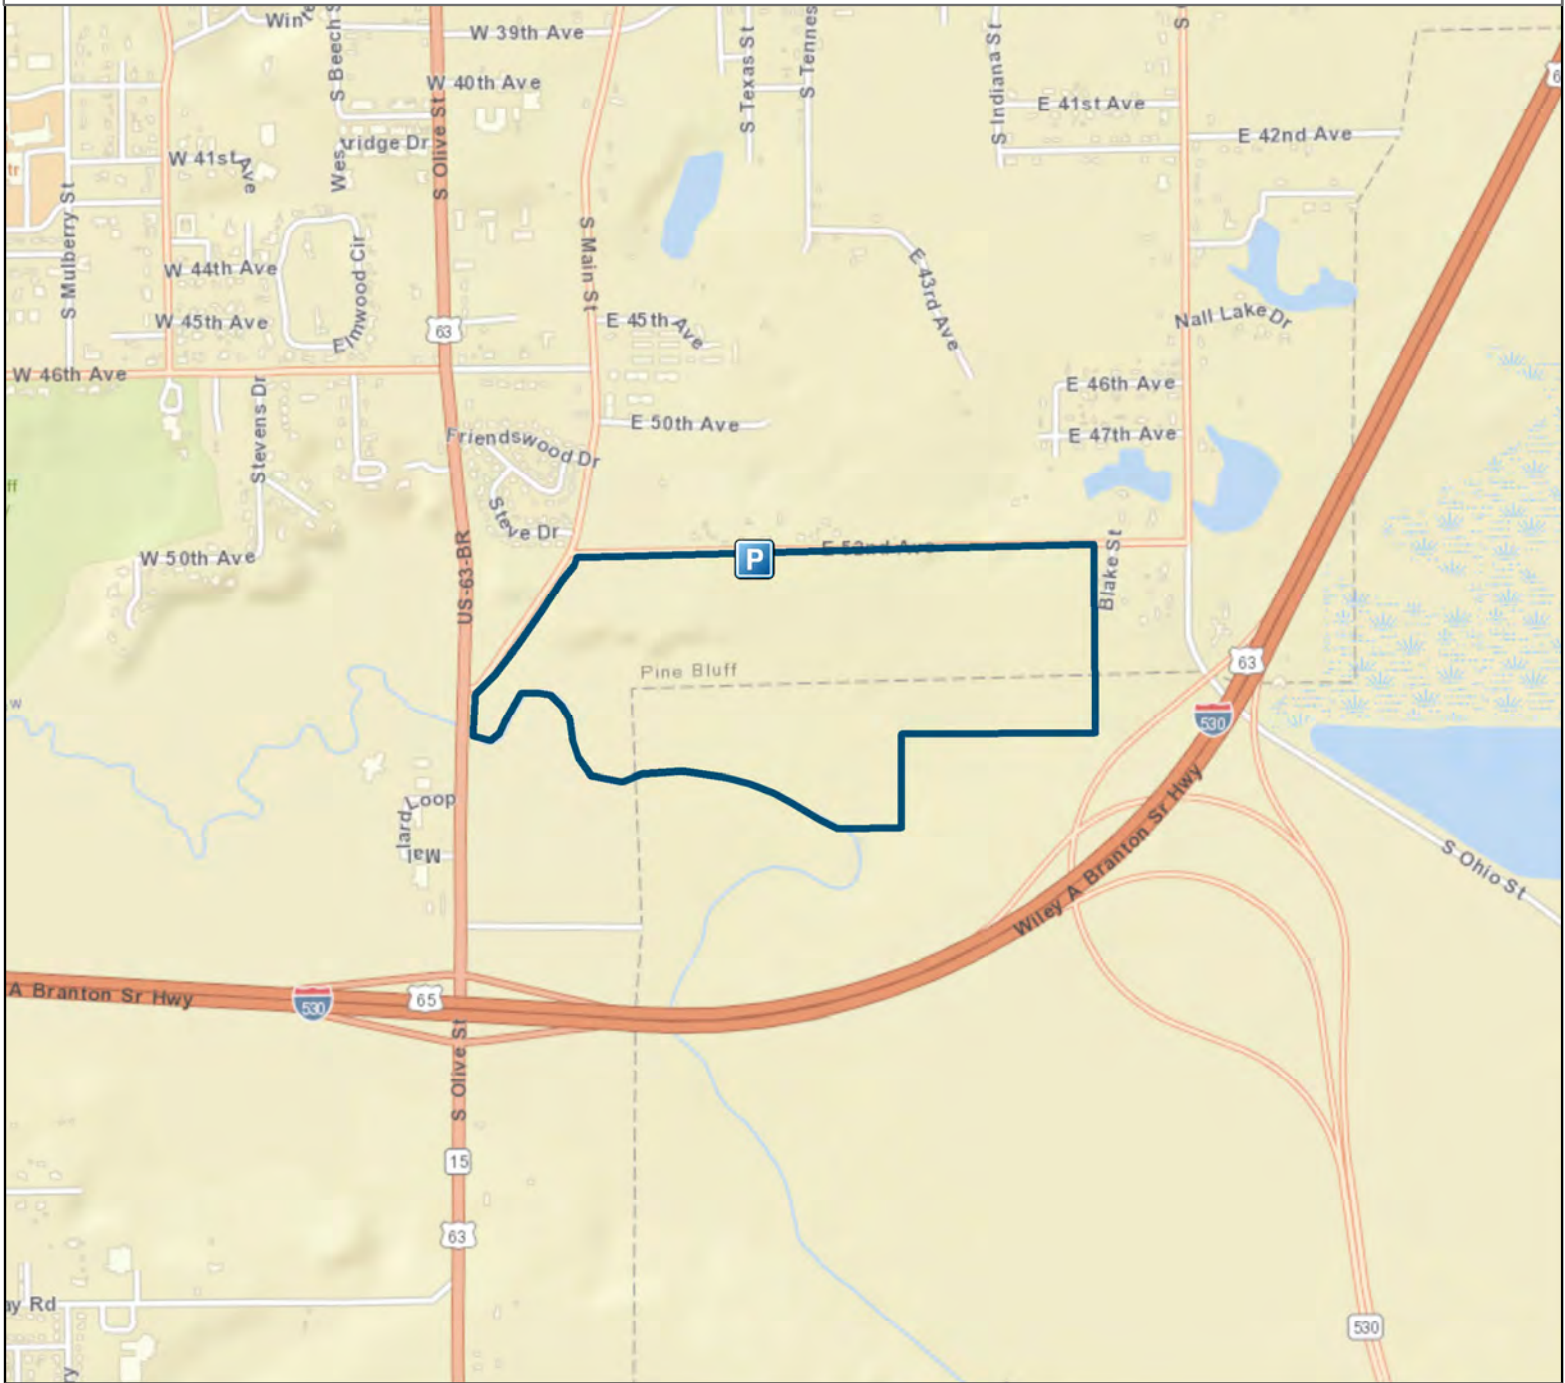

Byrd Lake Natural Area

County: Jefferson

Date Added: 1978

Acres: 144

USGS Quadrangle: Ladd 7.5', Pine Bluff 7.5'

Directions: From Interstate 530 in Pine Bluff, take exit 43. Travel north on Olive Street approximately 0.5 mile to Main Street and turn right. Travel 0.2 mile to 52nd Street and turn right. Travel east on 52nd Street 0.2 mile to the parking lot on the right.

Legend

Parking

Natural Area