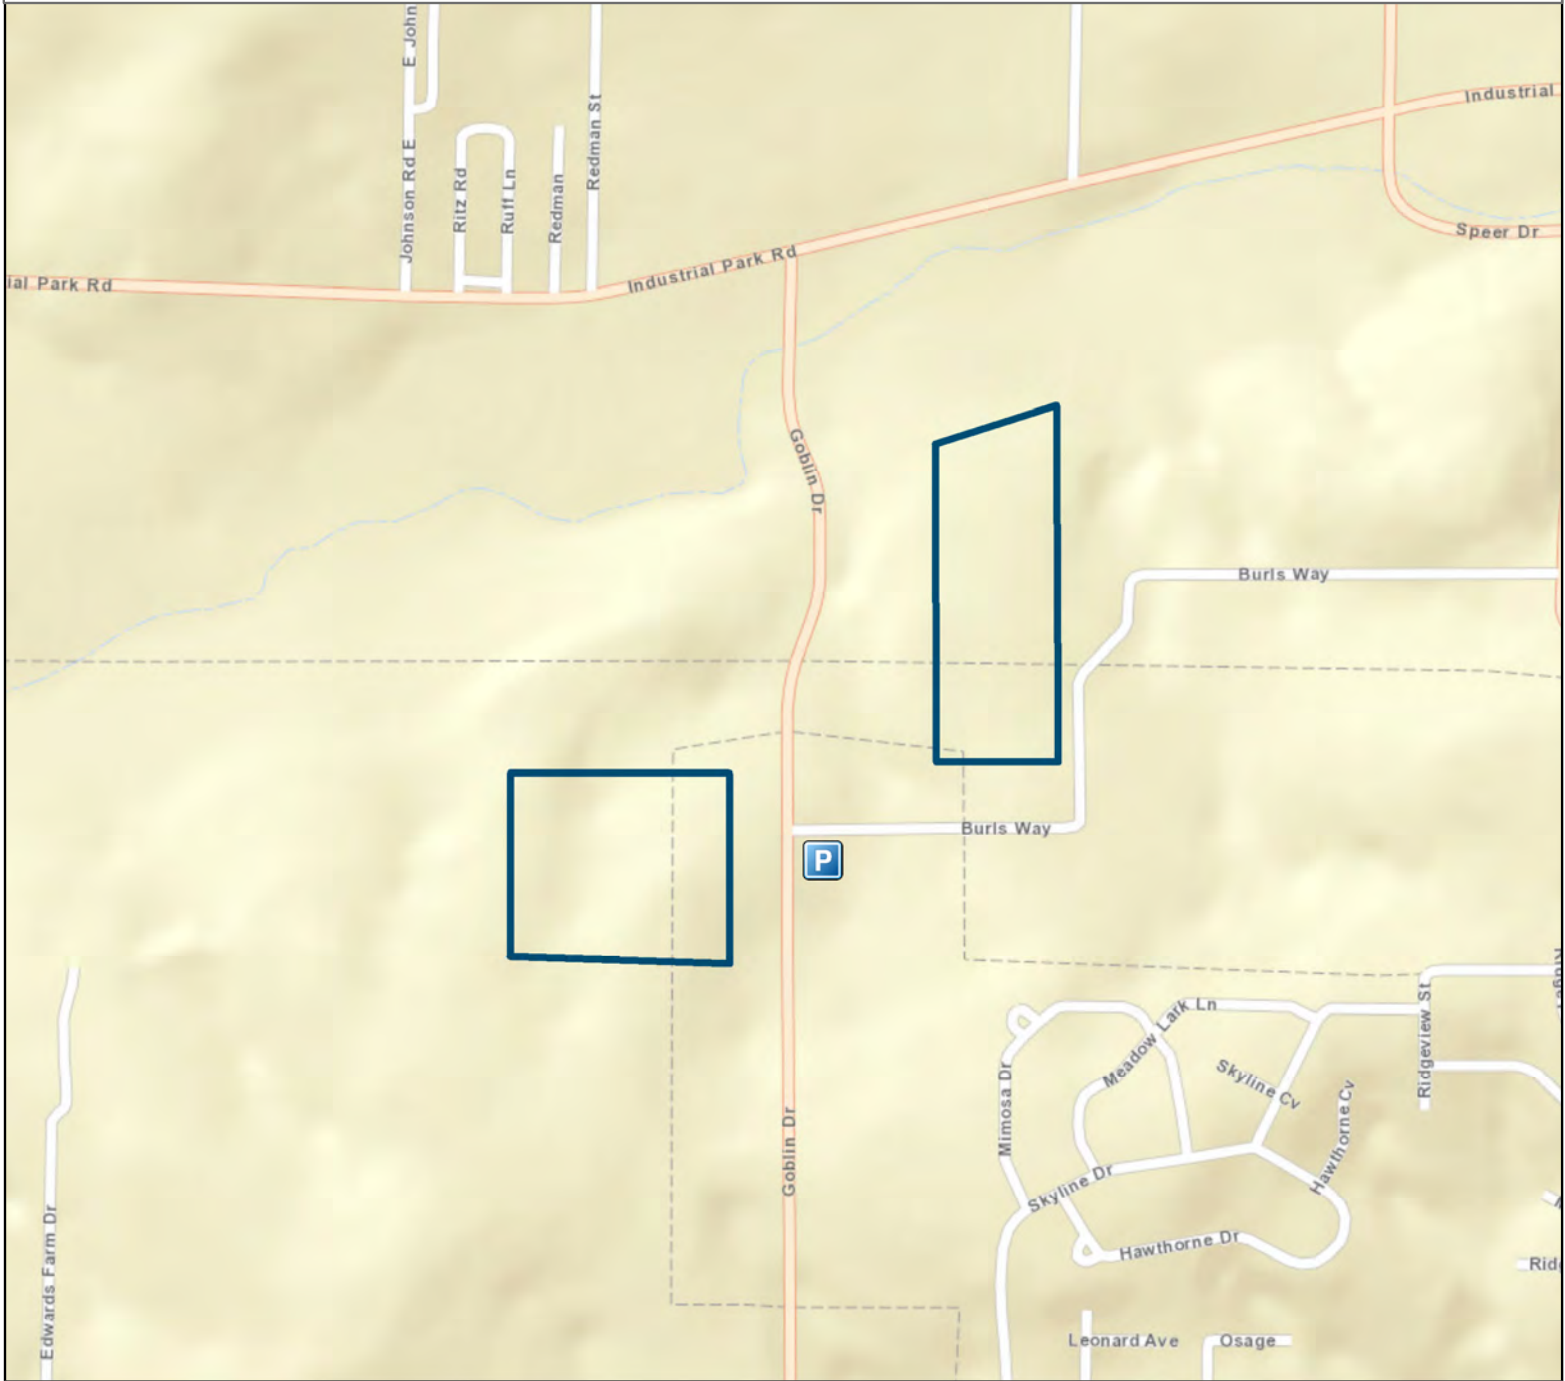

Arkansas Natural Heritage Commission
 System of Natural Areas
 Natural Area Boundaries
Baker Prairie Natural Area

Date: 2/18/2022

County: Boone

Date Added: 1993

Acres: 30.315

USGS Quadrangle: Gaither 7.5'

Directions: Follow U.S. Highway 65 north through Harrison. At the intersection of Hwy. 65, Hwy. 65B (North Main) and Industrial Park Road continue west on Industrial Park Road (Hwy. 65 is the main road and will turn to the north at this point). Follow Industrial Park Road to Goblin Drive. Turn left on Goblin Drive. The prairie is 0.5 mile down Goblin Drive. Signs are on both sides of the road. Parking is available on the left side of the road at the high school.

Legend

- Parking
- Natural Area

Disclaimer: This map is for general reference purposes only and is not a legal document. User assumes all risks.