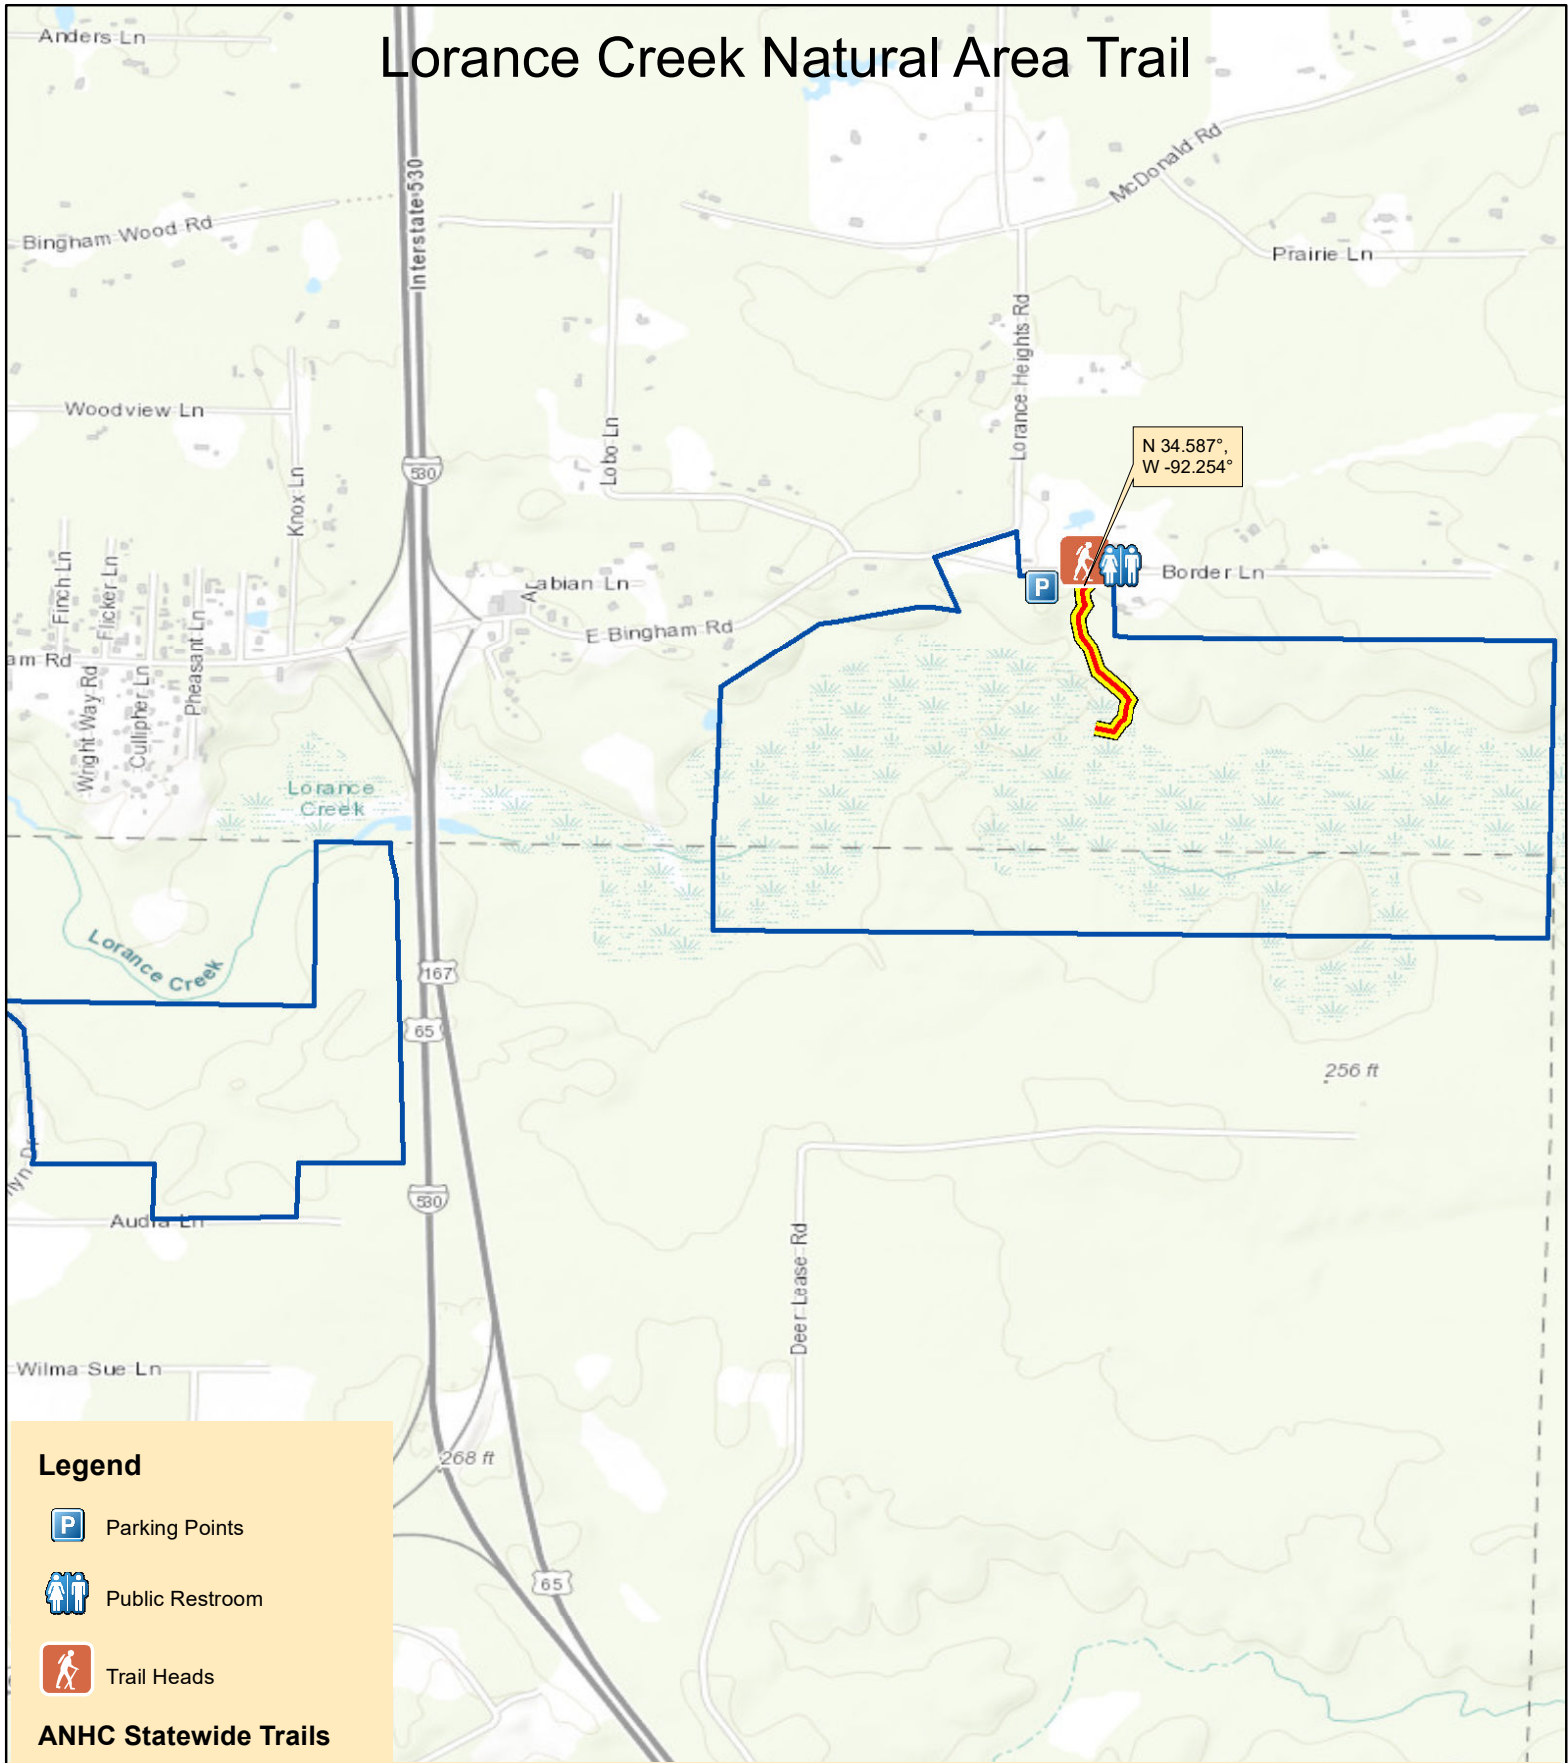

# Lorance Creek Natural Area Trail

## Legend

-  Parking Points
-  Public Restroom
-  Trail Heads

### Accessibility

-  ADA Compliant
-  By Boat
-  By Foot
-  Part of Trail ADA Compliant
-  Natural Area

Trail rated: Easy

Disclaimer: This map is for general reference purposes only and is not a legal document. User assumes all risks.

Trail Length: 0.5 mile