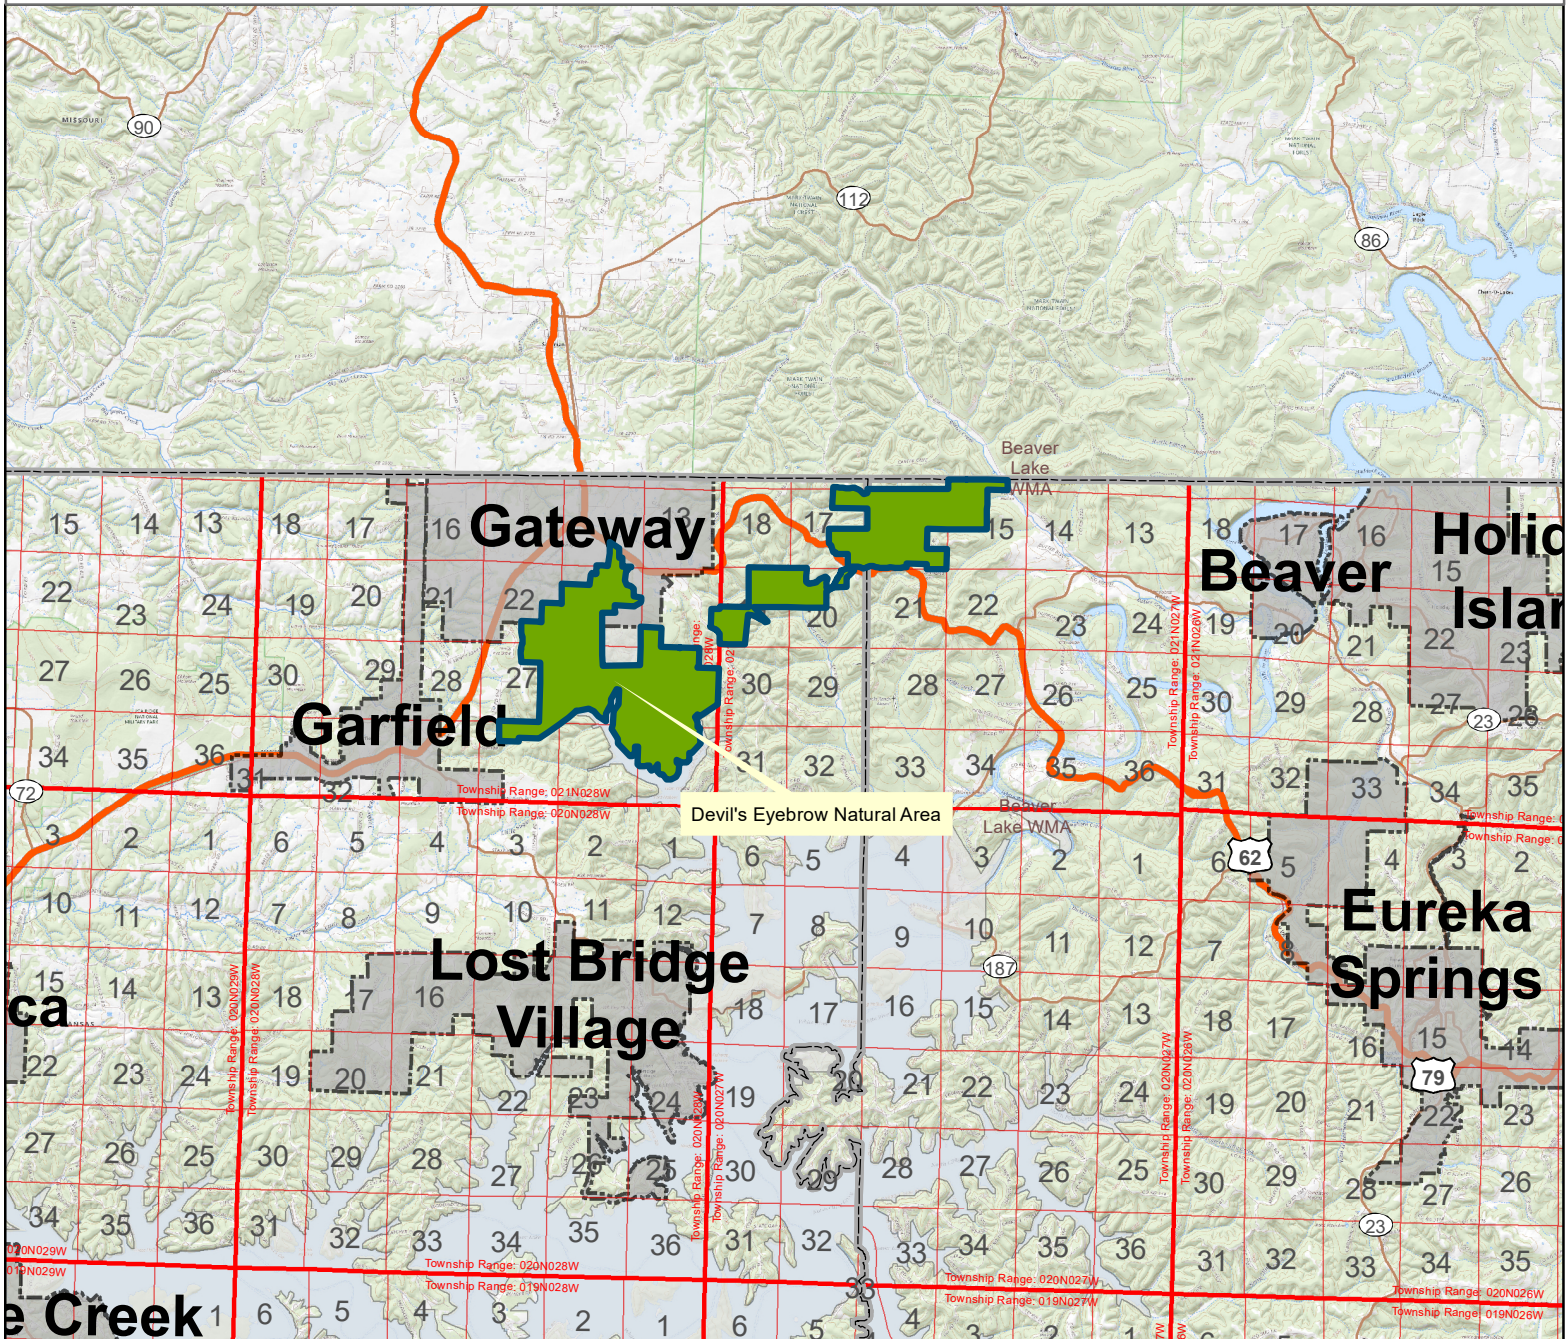

Arkansas Natural Heritage Commission
System of Natural Areas
Natural Area County Locator
Devil's Eyebrow Natural Area

Date: 2/13/2023

County: Benton, Carroll

Date Added: 2012

Acres: 3600.531

Directions: From the town of Garfield, travel east on U.S. Highway 62 for 4 miles to the community of Gateway. From the junction of Highways 62 and 37 at Gateway, continue east on U.S. Highway 62 for 0.4 miles to a gravel access road on the right (south) side of U.S. Highway 62 (marked with a sign). Follow the gravel access road to the parking area.

Disclaimer: This map is for general reference purposes only and is not a legal document. User assumes all risks.